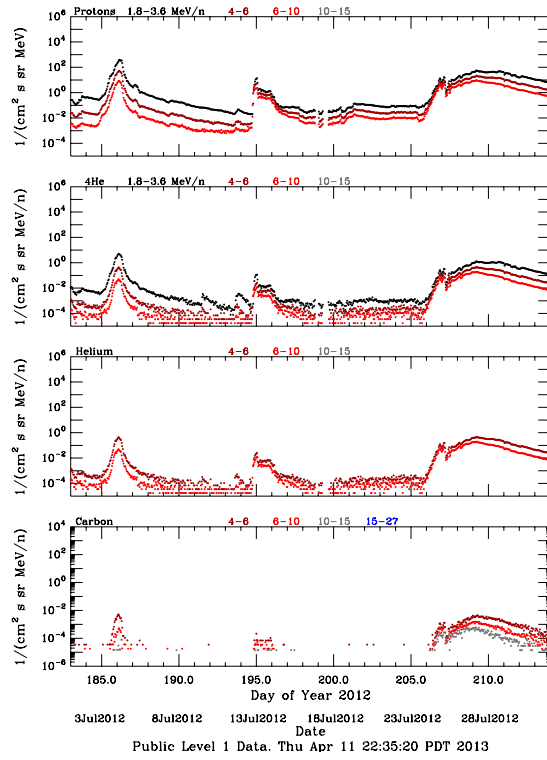

# LET Public Level 1 Hourly Averages, for July 2012.

Ahead

Behind