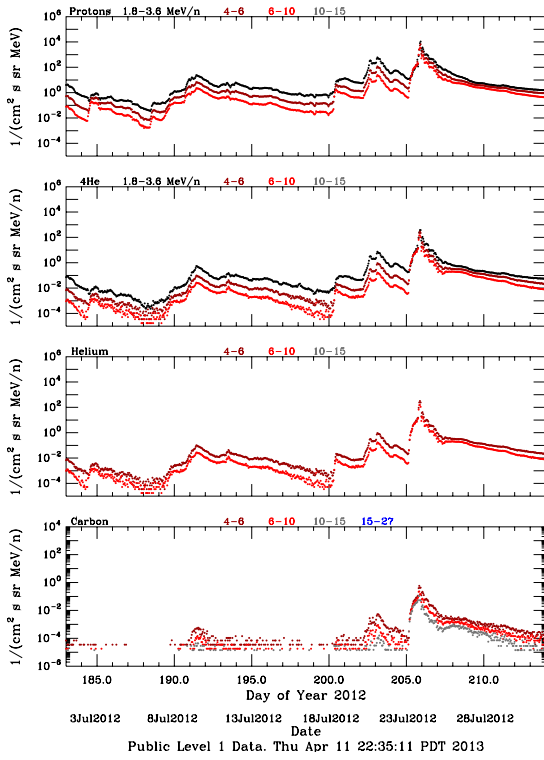

# LET Public Level 1 Hourly Averages, for July 2012.

Ahead

Behind