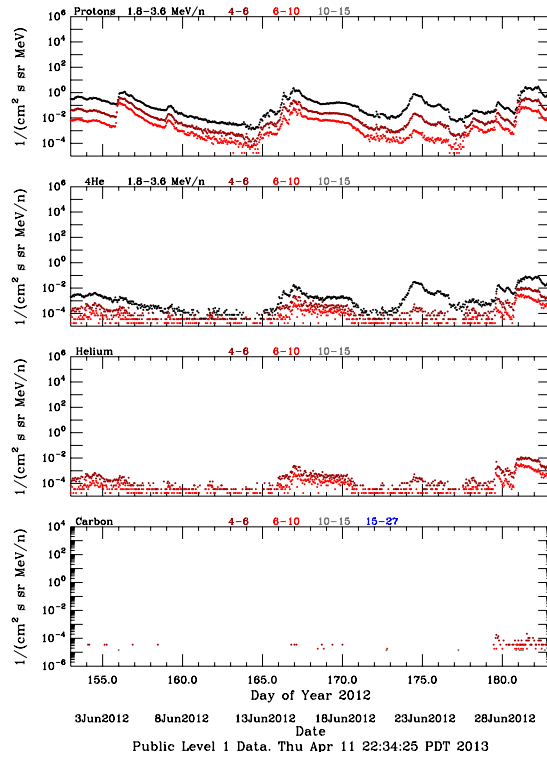

LET Public Level 1 Hourly Averages, for June 2012.

Ahead

Behind

LET Public Level 1 Hourly Averages, for June 2012.

Ahead

Behind