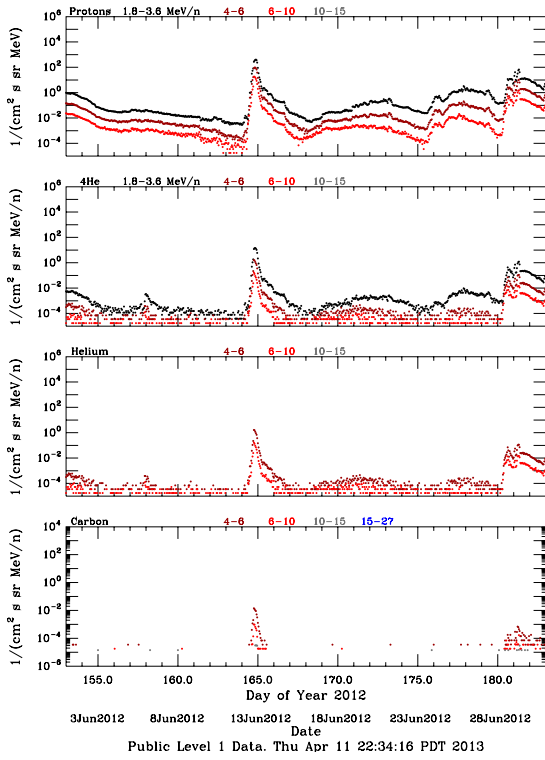

LET Public Level 1 Hourly Averages, for June 2012.

Ahead

Behind

LET Public Level 1 Hourly Averages, for June 2012.

Ahead

Behind