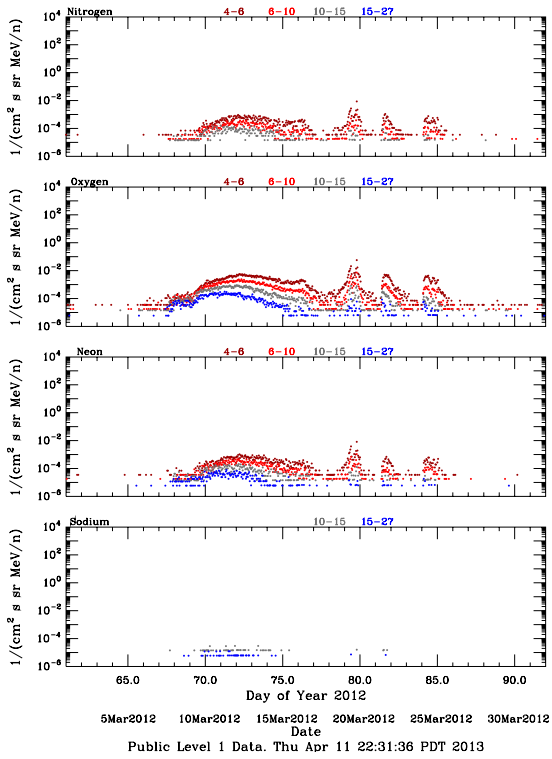

LET Public Level 1 Hourly Averages, for March 2012.

Ahead

Behind

LET Public Level 1 Hourly Averages, for March 2012.

Ahead

Behind