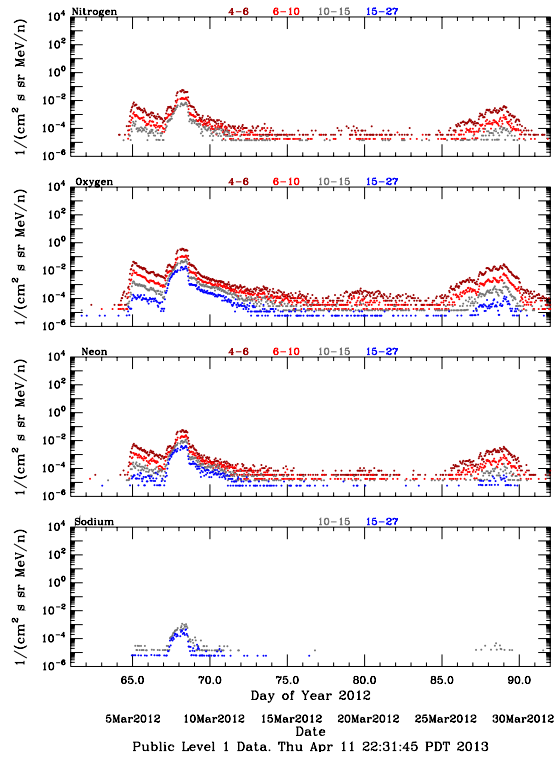

LET Public Level 1 Hourly Averages, for March 2012.

Ahead

Behind

LET Public Level 1 Hourly Averages, for March 2012.

Ahead

Behind