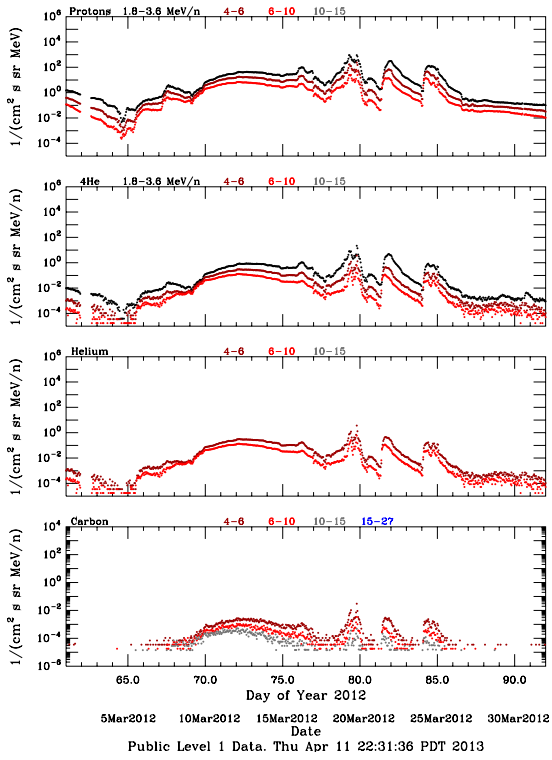

LET Public Level 1 Hourly Averages, for March 2012.

Ahead

Behind

LET Public Level 1 Hourly Averages, for March 2012.

Ahead

Behind