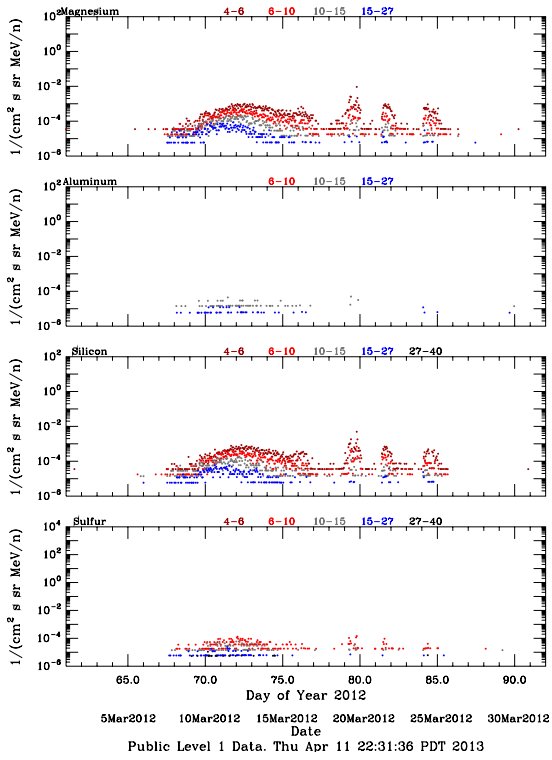

LET Public Level 1 Hourly Averages, for March 2012.

Ahead

Behind

LET Public Level 1 Hourly Averages, for March 2012.

Ahead

Behind