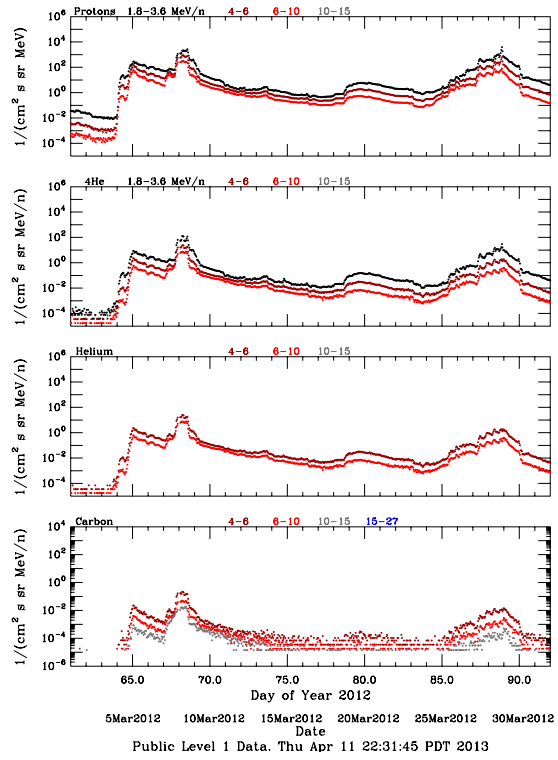

LET Public Level 1 Hourly Averages, for March 2012.

Ahead

Behind

LET Public Level 1 Hourly Averages, for March 2012.

Ahead

Behind