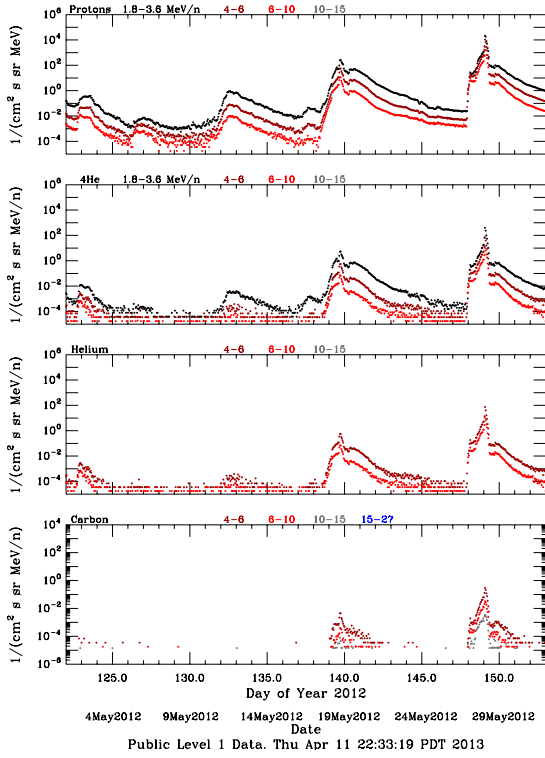

# LET Public Level 1 Hourly Averages, for May 2012.

Ahead

Behind