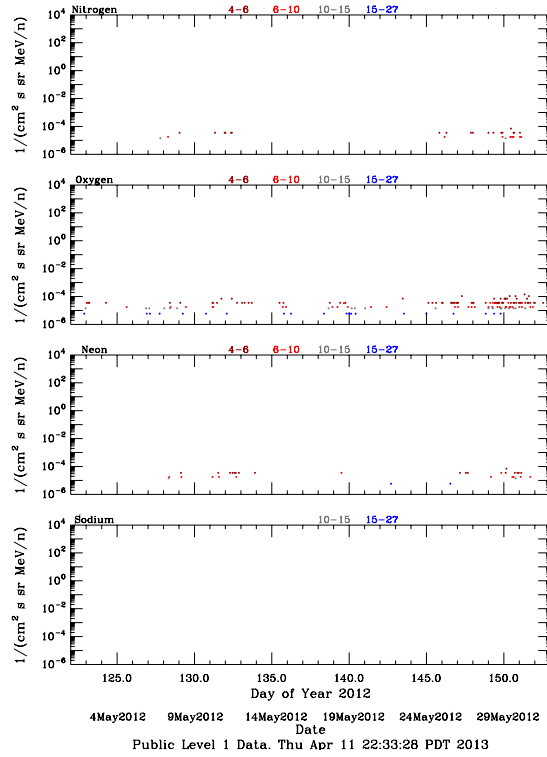

# LET Public Level 1 Hourly Averages, for May 2012.

Ahead

Behind