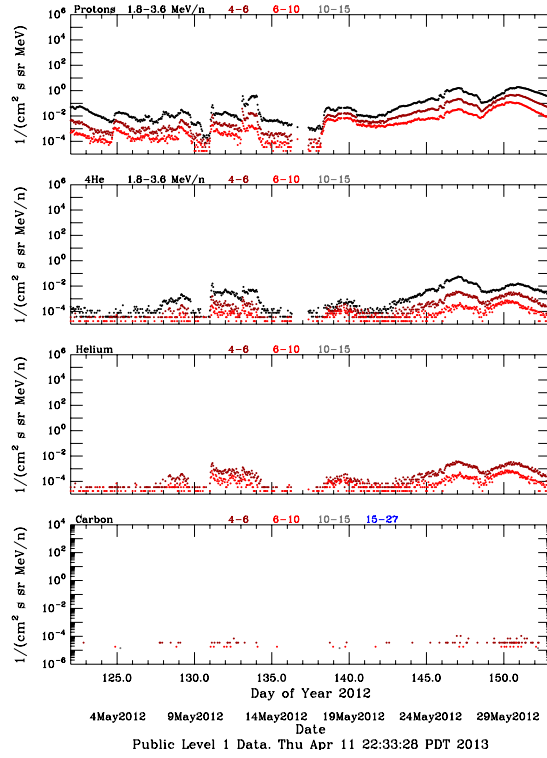

# LET Public Level 1 Hourly Averages, for May 2012.

Ahead

Behind