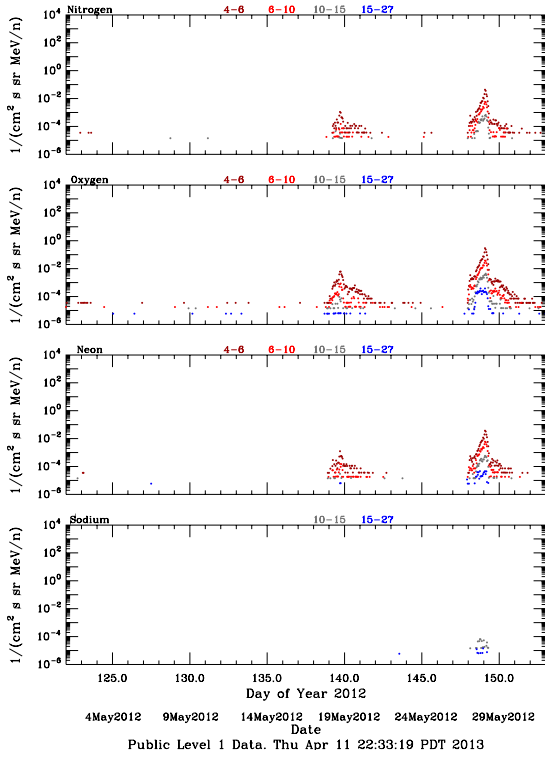

# LET Public Level 1 Hourly Averages, for May 2012.

Ahead

Behind