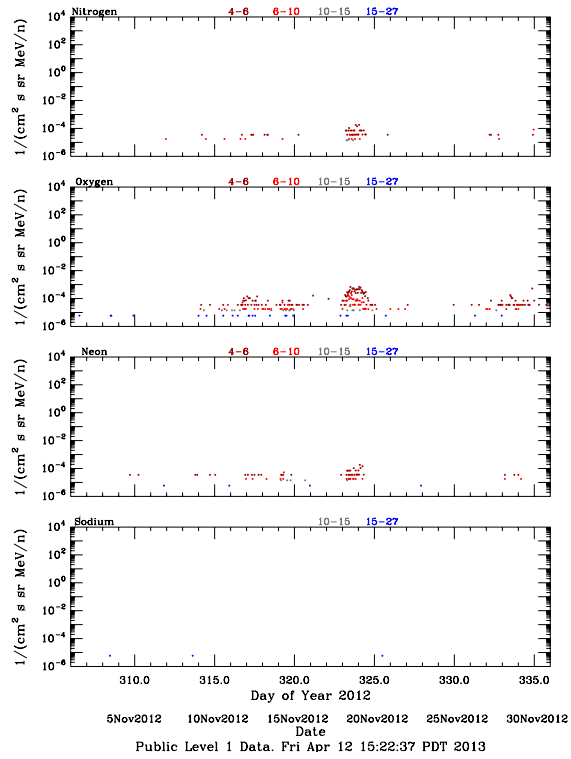

LET Public Level 1 Hourly Averages, for November 2012.

Ahead

Behind

LET Public Level 1 Hourly Averages, for November 2012.

Ahead

Behind