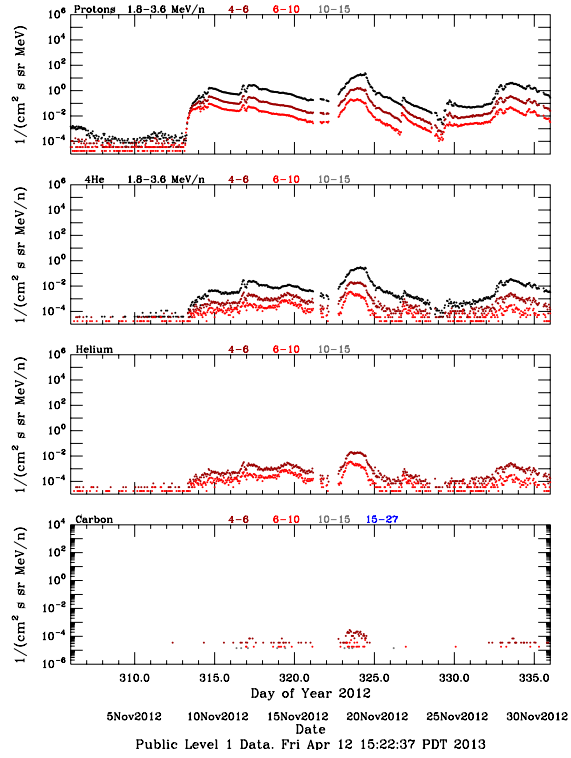

LET Public Level 1 Hourly Averages, for November 2012.

Ahead

Behind

LET Public Level 1 Hourly Averages, for November 2012.

Ahead

Behind