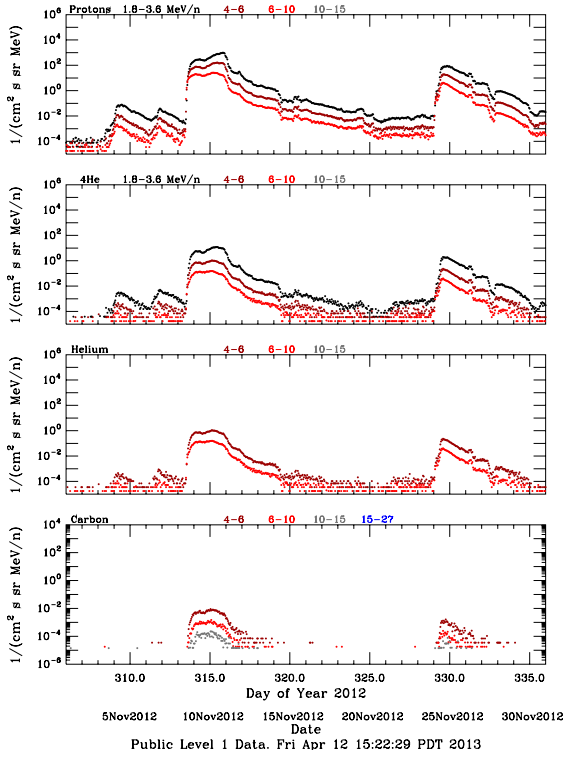

LET Public Level 1 Hourly Averages, for November 2012.

Ahead

Behind

LET Public Level 1 Hourly Averages, for November 2012.

Ahead

Behind