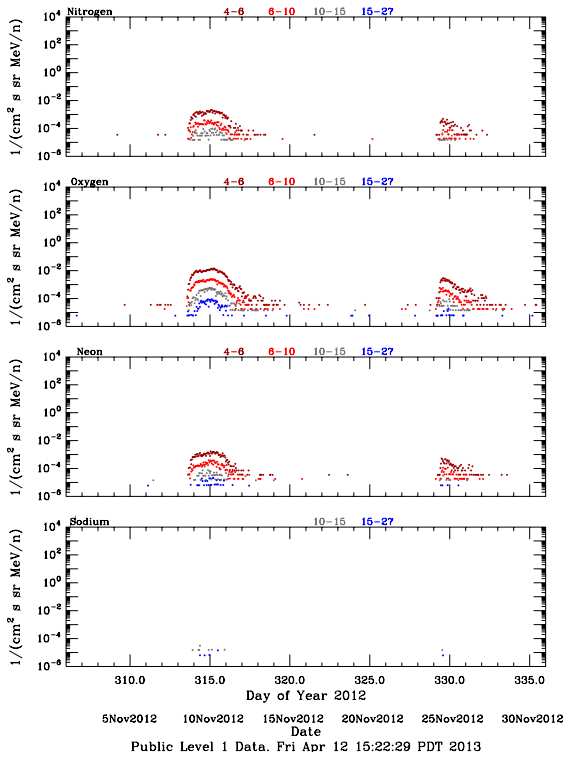

LET Public Level 1 Hourly Averages, for November 2012.

Ahead

Behind

LET Public Level 1 Hourly Averages, for November 2012.

Ahead

Behind