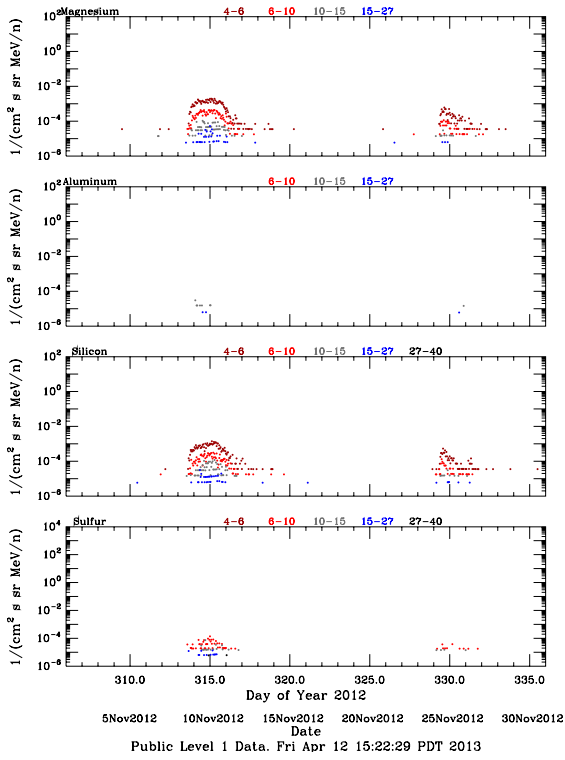

LET Public Level 1 Hourly Averages, for November 2012.

Ahead

Behind

LET Public Level 1 Hourly Averages, for November 2012.

Ahead

Behind