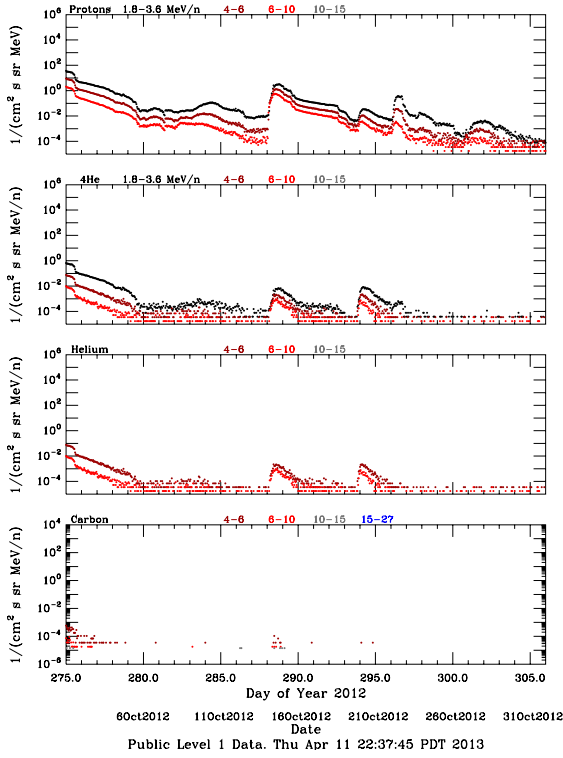

LET Public Level 1 Hourly Averages, for October 2012.

Ahead

Behind

LET Public Level 1 Hourly Averages, for October 2012.

Ahead

Behind