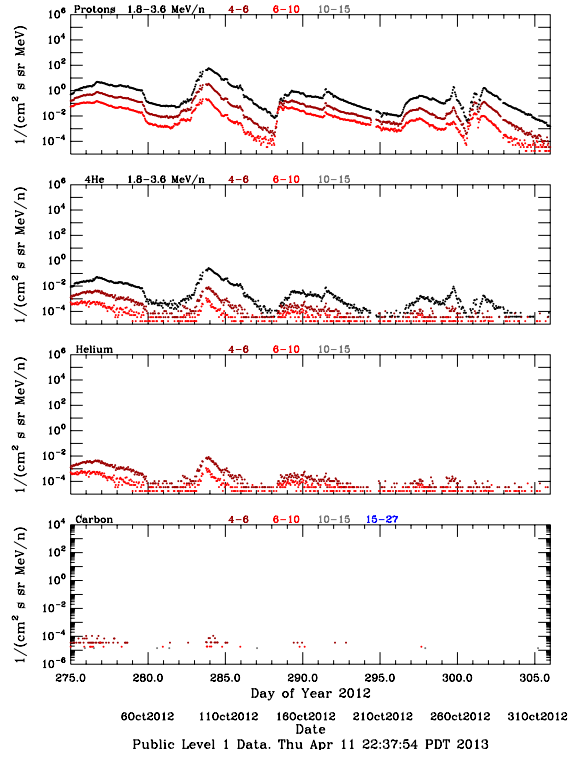

LET Public Level 1 Hourly Averages, for October 2012.

Ahead

Behind

LET Public Level 1 Hourly Averages, for October 2012.

Ahead

Behind