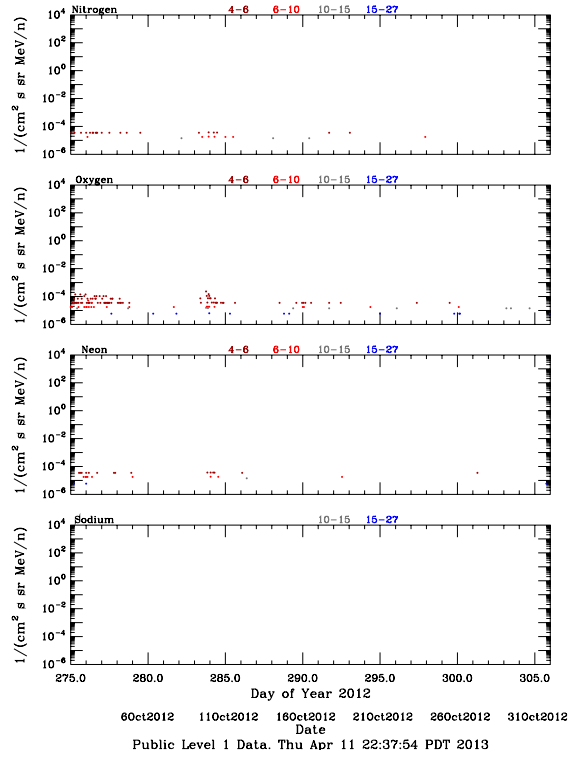

LET Public Level 1 Hourly Averages, for October 2012.

Ahead

Behind

LET Public Level 1 Hourly Averages, for October 2012.

Ahead

Behind