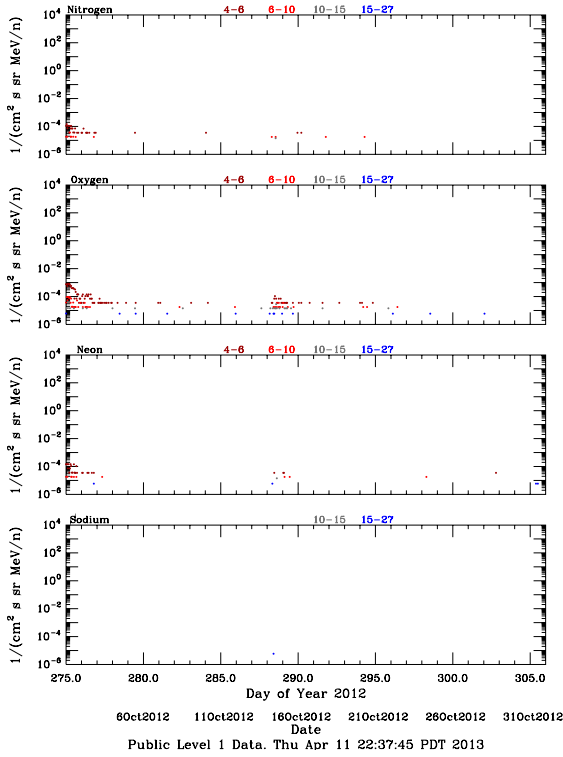

LET Public Level 1 Hourly Averages, for October 2012.

Ahead

Behind

LET Public Level 1 Hourly Averages, for October 2012.

Ahead

Behind