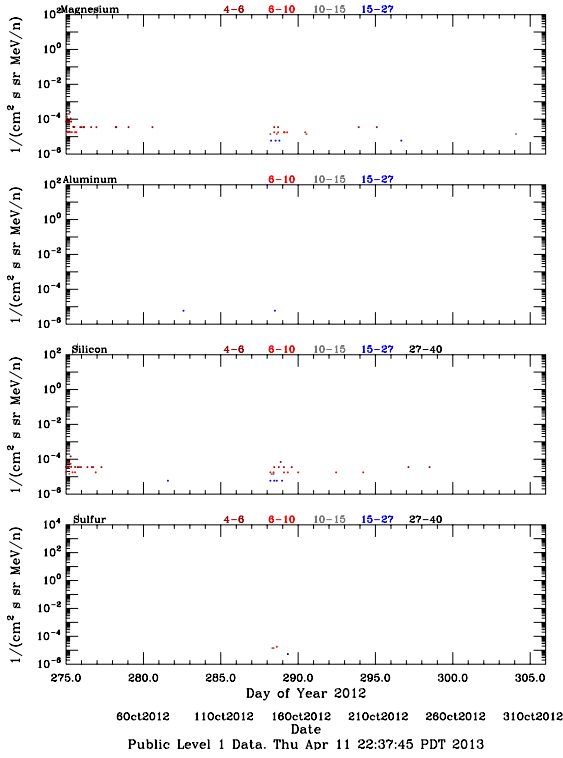

LET Public Level 1 Hourly Averages, for October 2012.

Ahead

Behind

LET Public Level 1 Hourly Averages, for October 2012.

Ahead

Behind