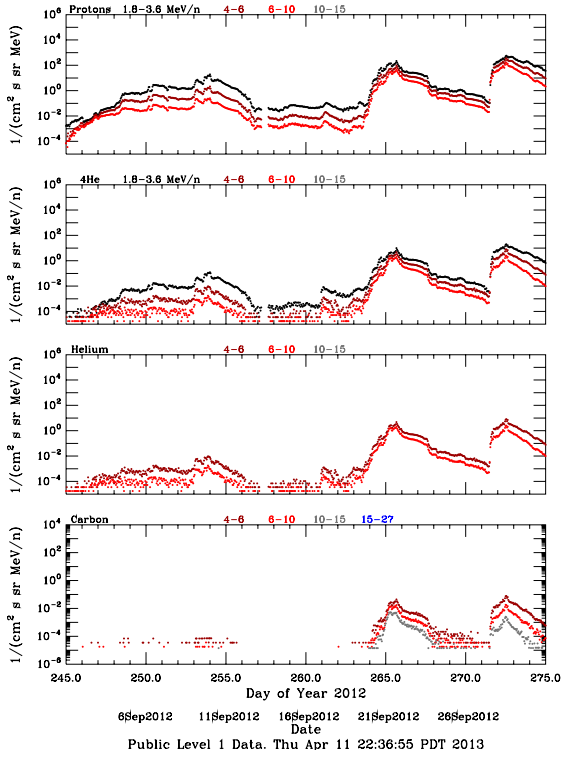

# LET Public Level 1 Hourly Averages, for September 2012.

Ahead

Behind