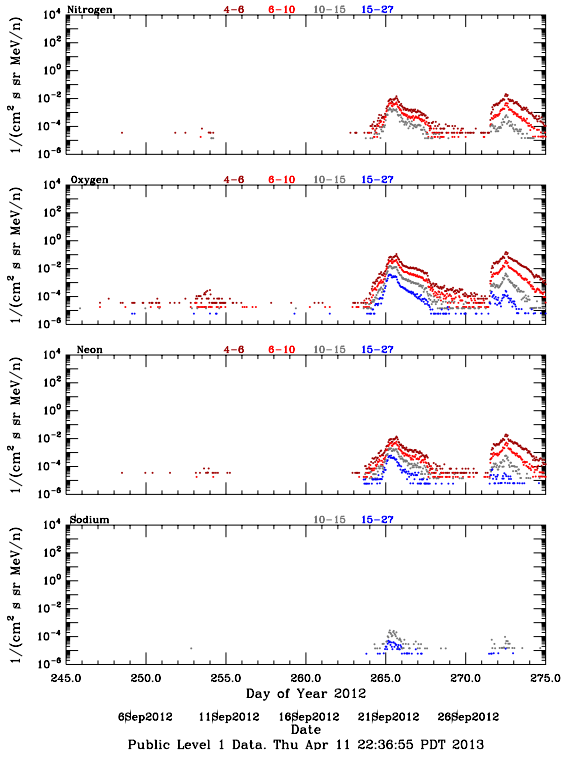

# LET Public Level 1 Hourly Averages, for September 2012.

Ahead

Behind