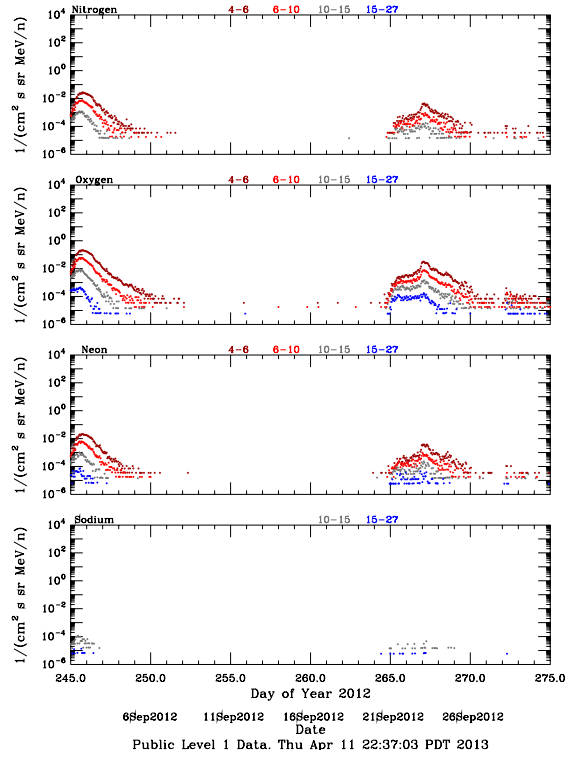

# LET Public Level 1 Hourly Averages, for September 2012.

Ahead

Behind