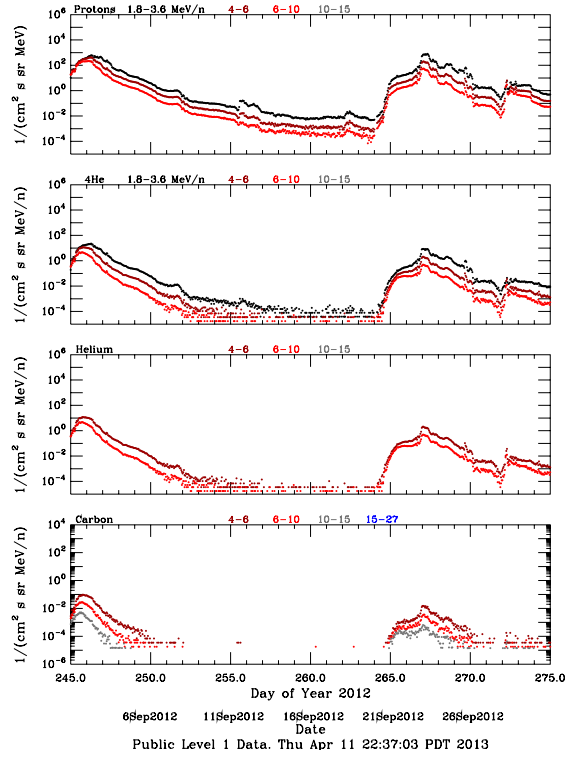

# LET Public Level 1 Hourly Averages, for September 2012.

Ahead

Behind