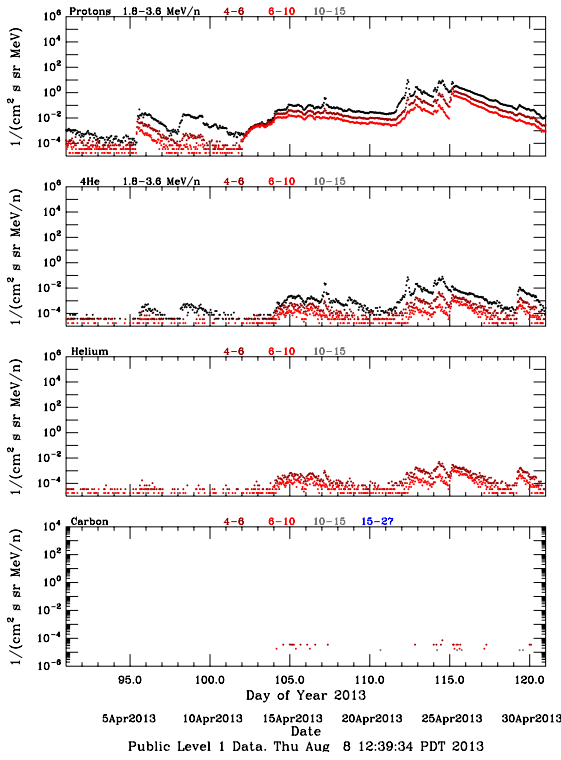

LET Public Level 1 Hourly Averages, for April 2013.

Ahead

Behind

LET Public Level 1 Hourly Averages, for April 2013.

Ahead

Behind