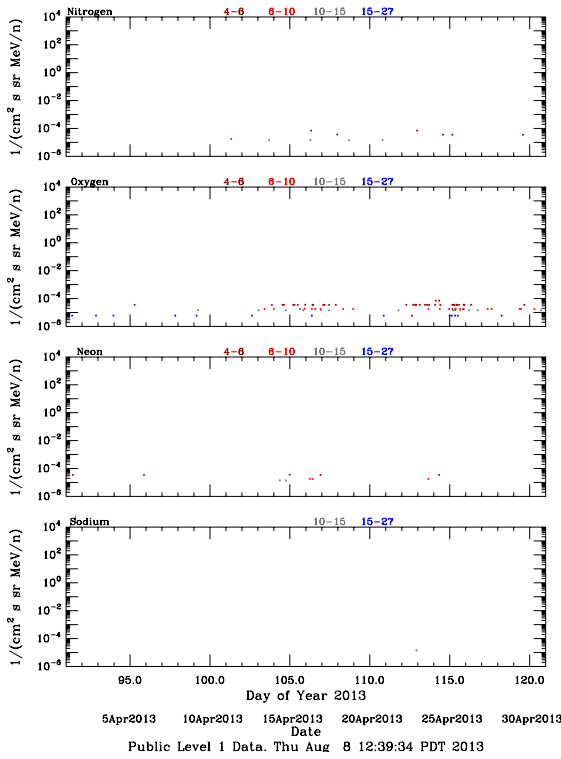

LET Public Level 1 Hourly Averages, for April 2013.

Ahead

Behind

LET Public Level 1 Hourly Averages, for April 2013.

Ahead

Behind