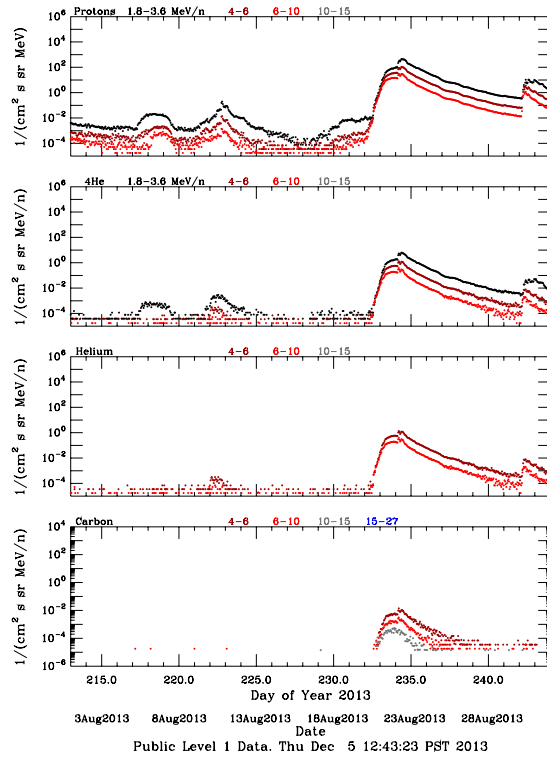

# LET Public Level 1 Hourly Averages, for August 2013.

Ahead

Behind