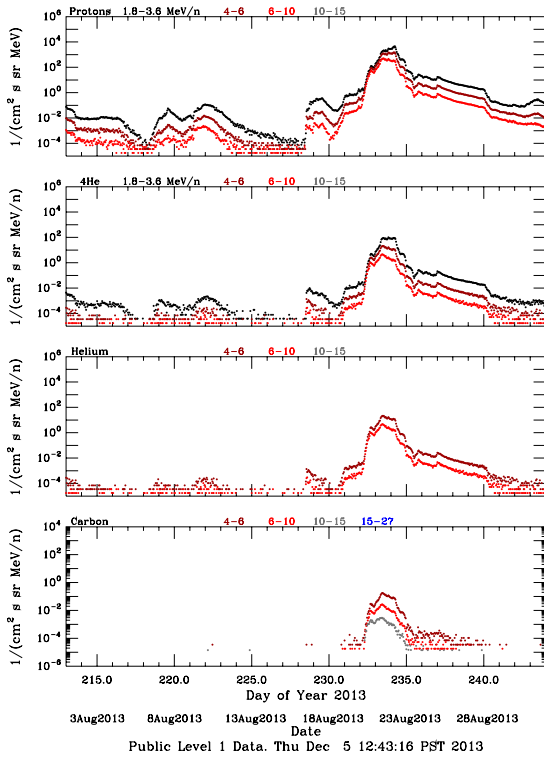

# LET Public Level 1 Hourly Averages, for August 2013.

Ahead

Behind