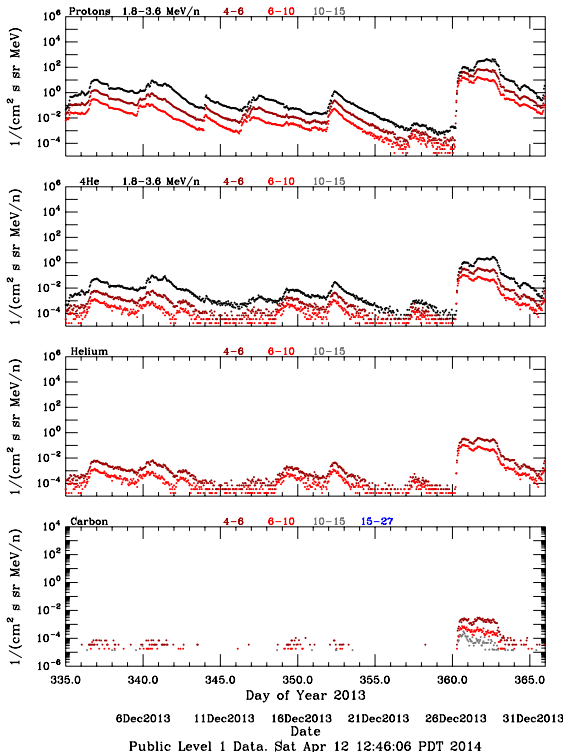

# LET Public Level 1 Hourly Averages, for December 2013.

Ahead

Behind