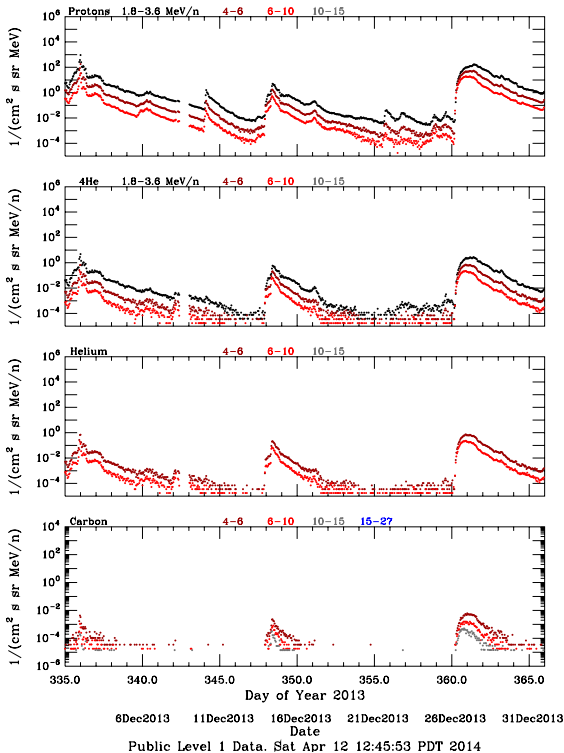

# LET Public Level 1 Hourly Averages, for December 2013.

Ahead

Behind