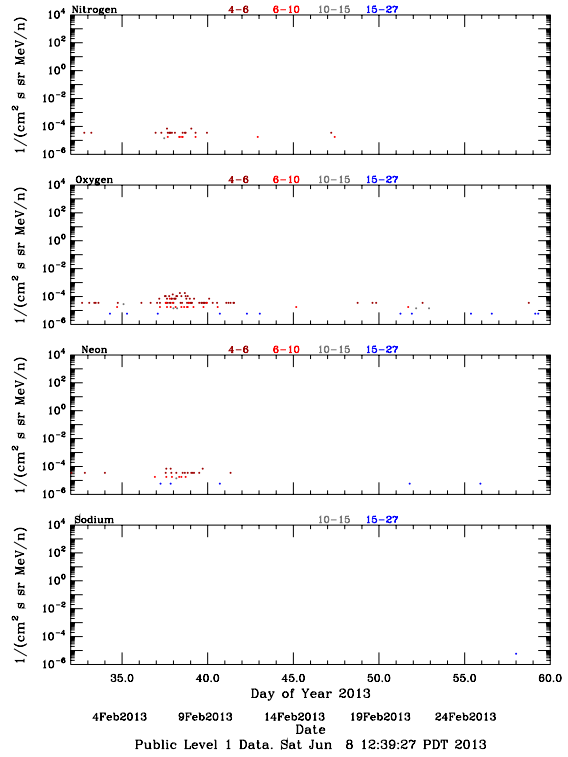

LET Public Level 1 Hourly Averages, for February 2013.

Ahead

Behind

LET Public Level 1 Hourly Averages, for February 2013.

Ahead

Behind