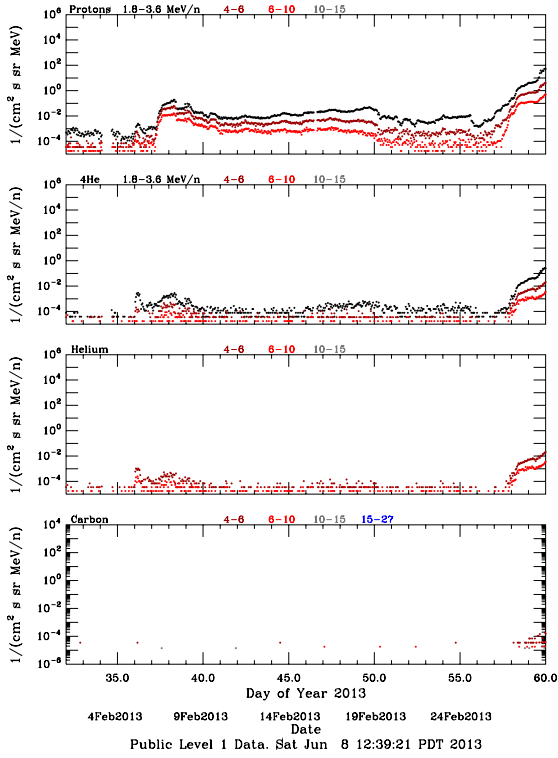

LET Public Level 1 Hourly Averages, for February 2013.

Ahead

Behind

LET Public Level 1 Hourly Averages, for February 2013.

Ahead

Behind