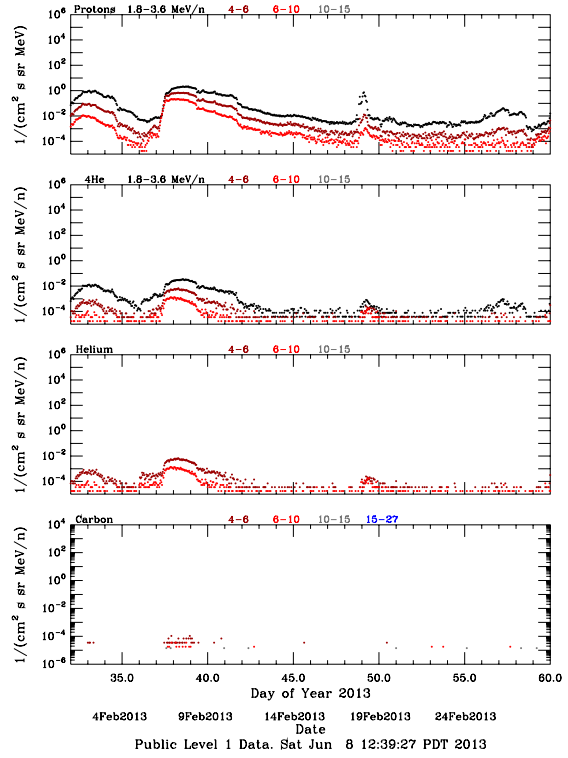

LET Public Level 1 Hourly Averages, for February 2013.

Ahead

Behind

LET Public Level 1 Hourly Averages, for February 2013.

Ahead

Behind