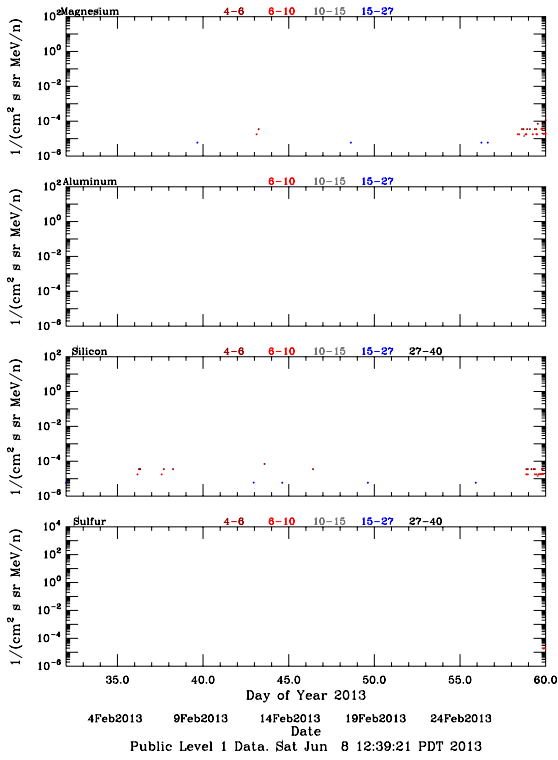

LET Public Level 1 Hourly Averages, for February 2013.

Ahead

Behind

LET Public Level 1 Hourly Averages, for February 2013.

Ahead

Behind