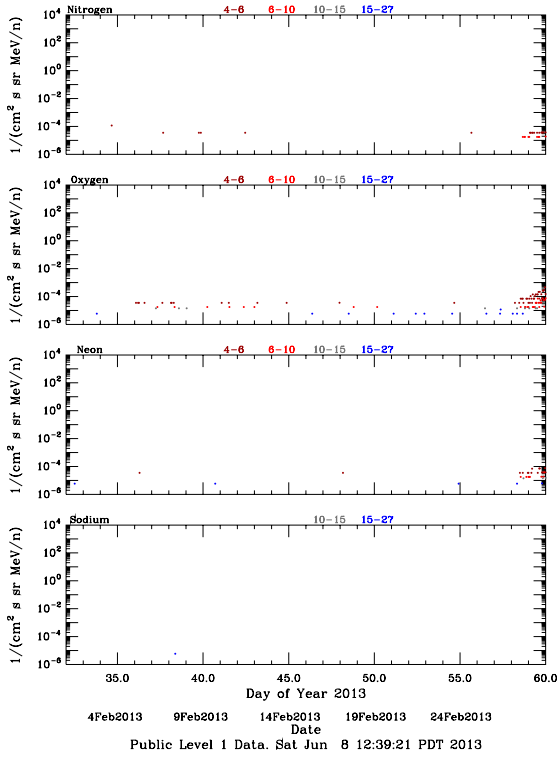

LET Public Level 1 Hourly Averages, for February 2013.

Ahead

Behind

LET Public Level 1 Hourly Averages, for February 2013.

Ahead

Behind