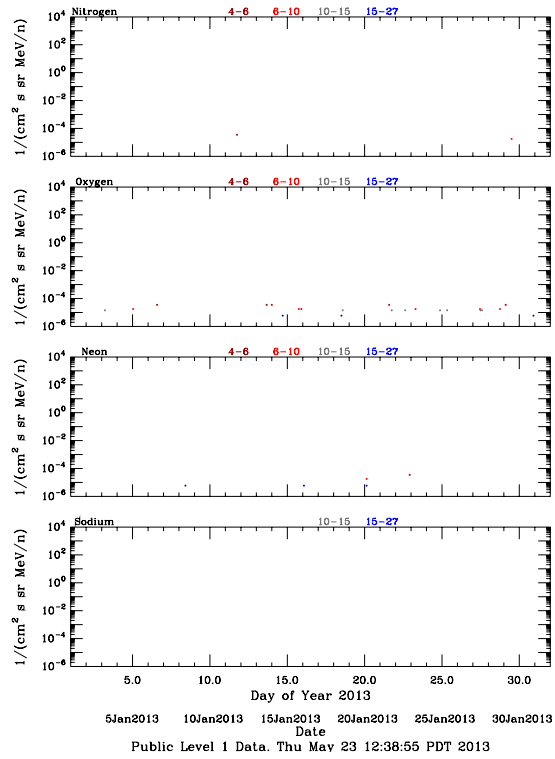

LET Public Level 1 Hourly Averages, for January 2013.

Ahead

Behind

LET Public Level 1 Hourly Averages, for January 2013.

Ahead

Behind