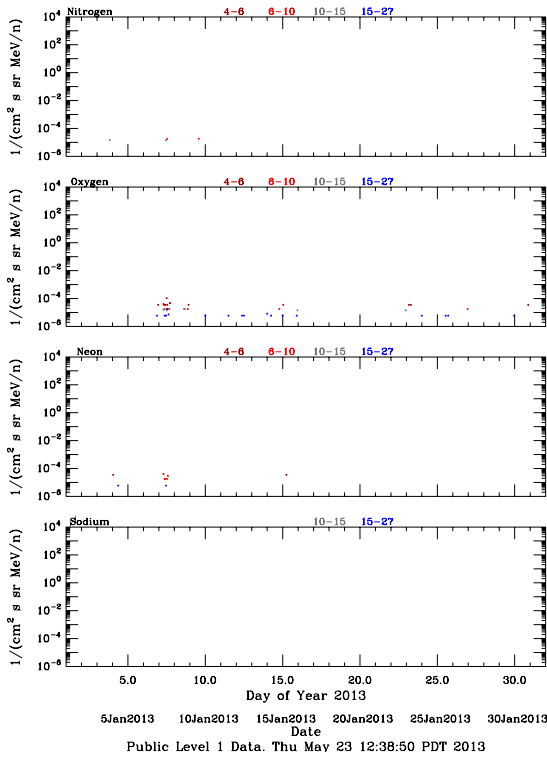

LET Public Level 1 Hourly Averages, for January 2013.

Ahead

Behind

LET Public Level 1 Hourly Averages, for January 2013.

Ahead

Behind