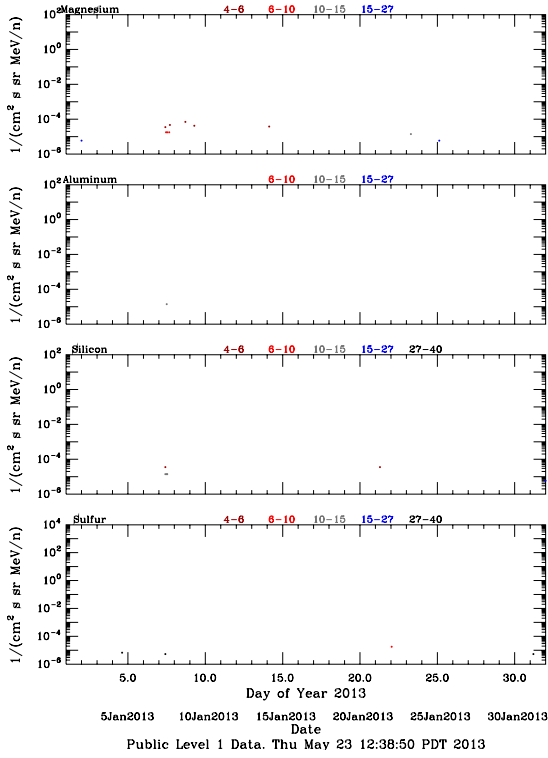

LET Public Level 1 Hourly Averages, for January 2013.

Ahead

Behind

LET Public Level 1 Hourly Averages, for January 2013.

Ahead

Behind