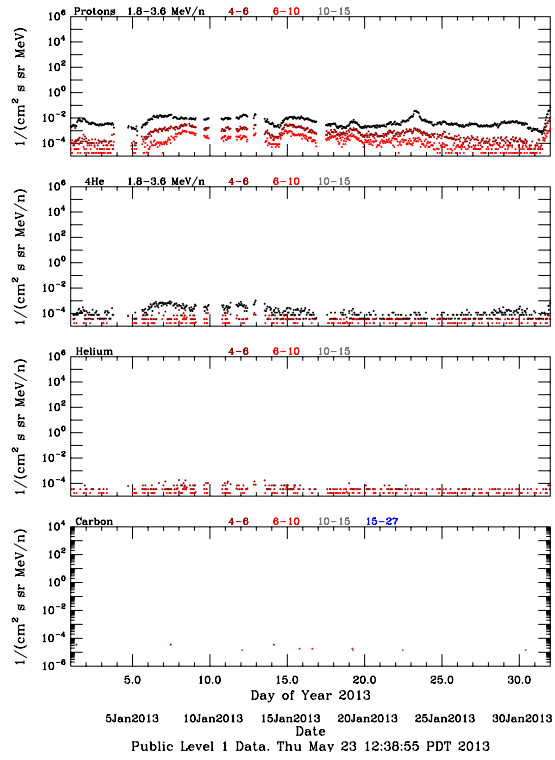

LET Public Level 1 Hourly Averages, for January 2013.

Ahead

Behind

LET Public Level 1 Hourly Averages, for January 2013.

Ahead

Behind