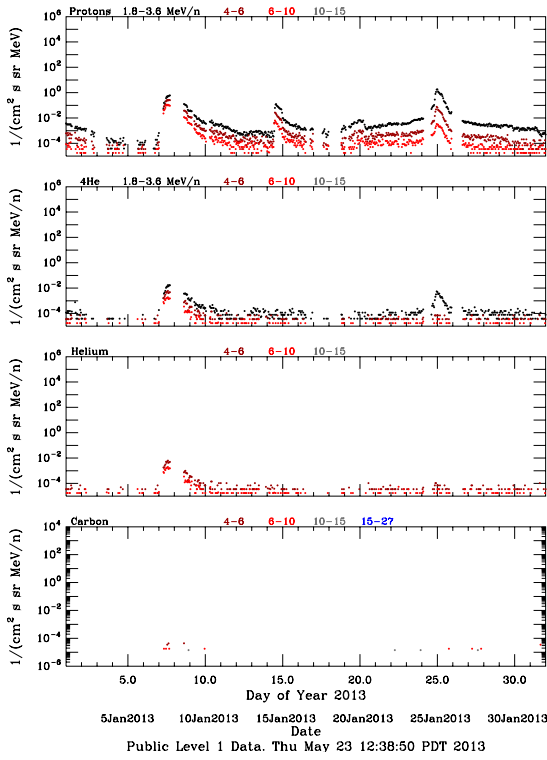

LET Public Level 1 Hourly Averages, for January 2013.

Ahead

Behind

LET Public Level 1 Hourly Averages, for January 2013.

Ahead

Behind