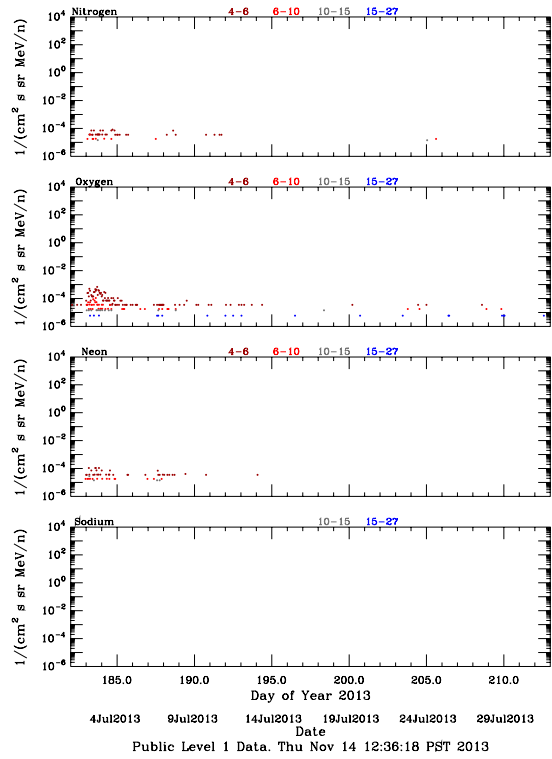

LET Public Level 1 Hourly Averages, for July 2013.

Ahead

Behind