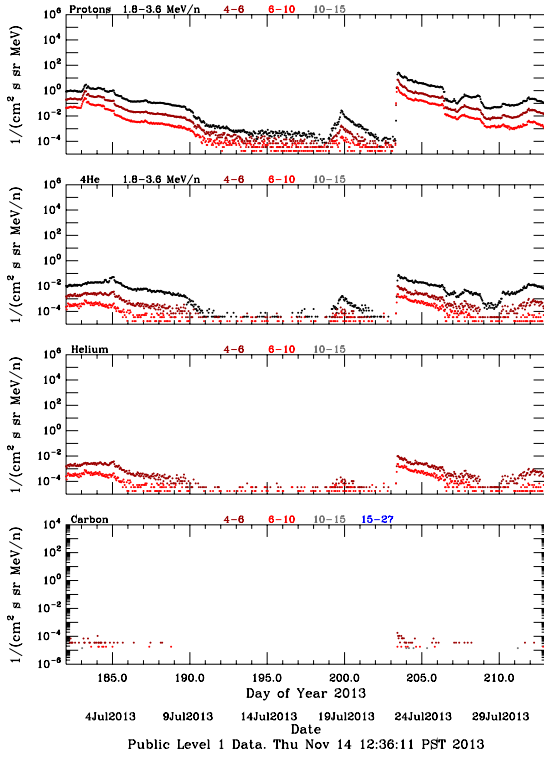

LET Public Level 1 Hourly Averages, for July 2013.

Ahead

Behind