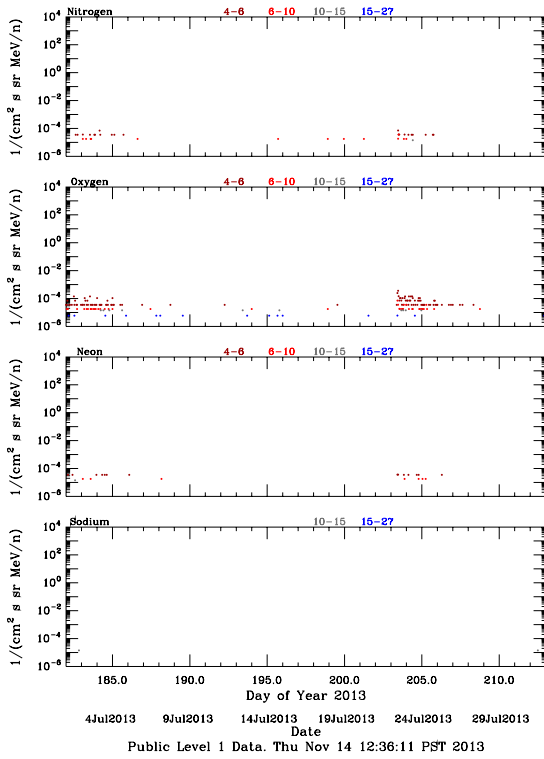

LET Public Level 1 Hourly Averages, for July 2013.

Ahead

Behind