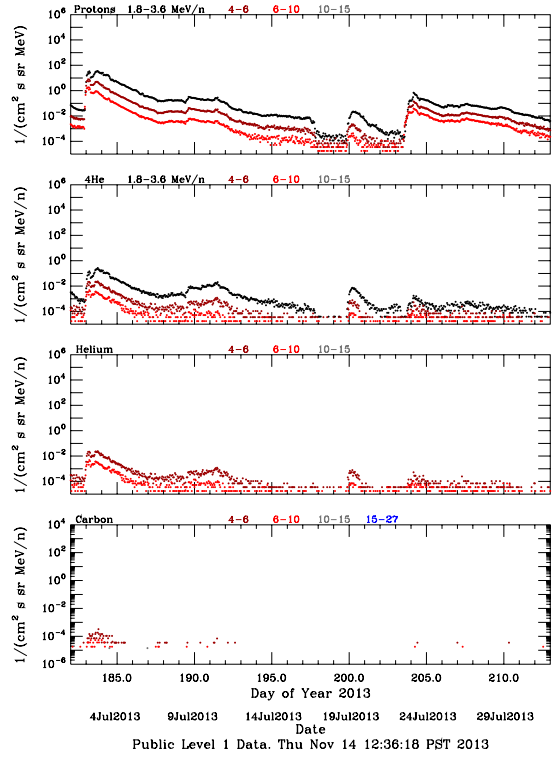

LET Public Level 1 Hourly Averages, for July 2013.

Ahead

Behind