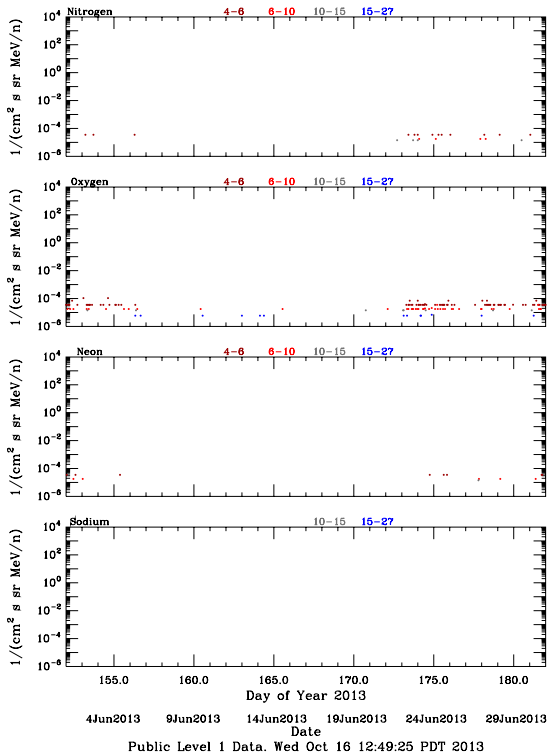

# LET Public Level 1 Hourly Averages, for June 2013.

Ahead

Behind