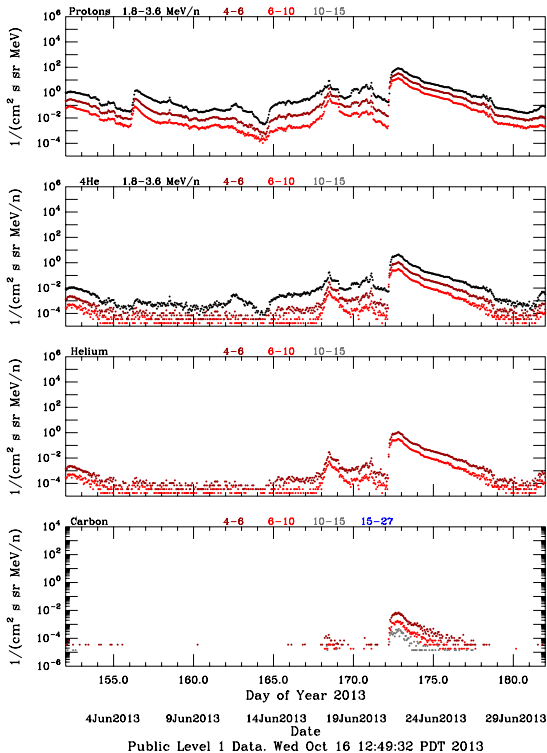

# LET Public Level 1 Hourly Averages, for June 2013.

Ahead

Behind