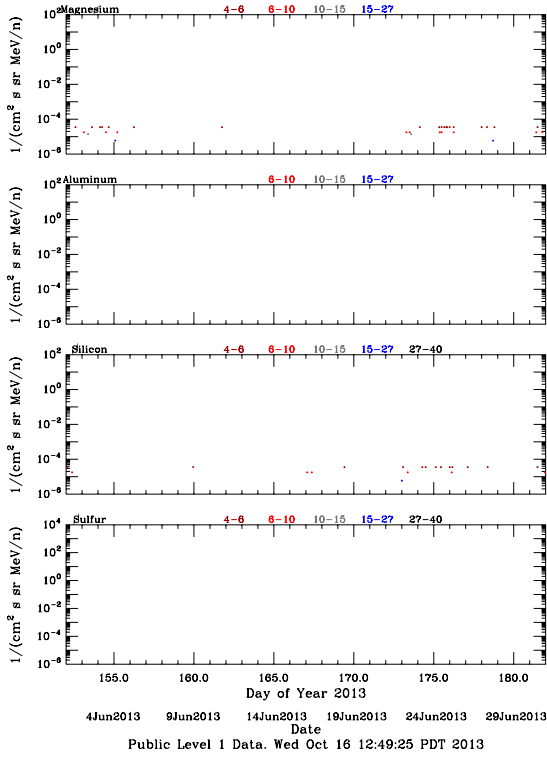

LET Public Level 1 Hourly Averages, for June 2013.

Ahead