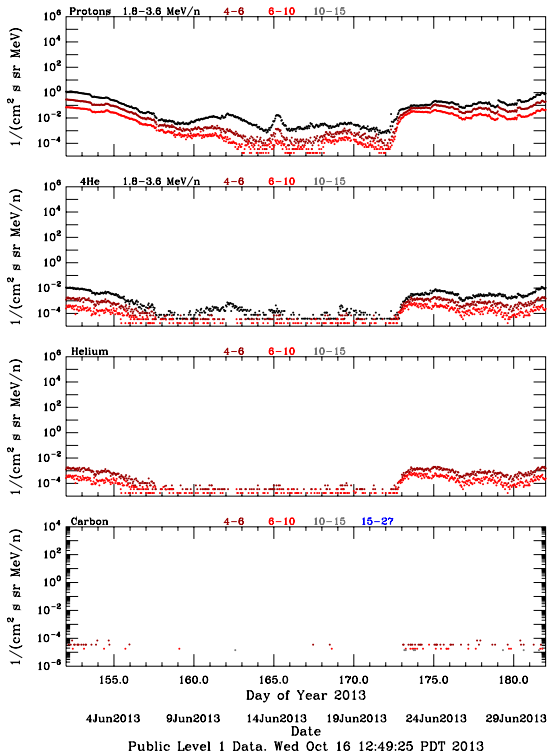

# LET Public Level 1 Hourly Averages, for June 2013.

Ahead

Behind