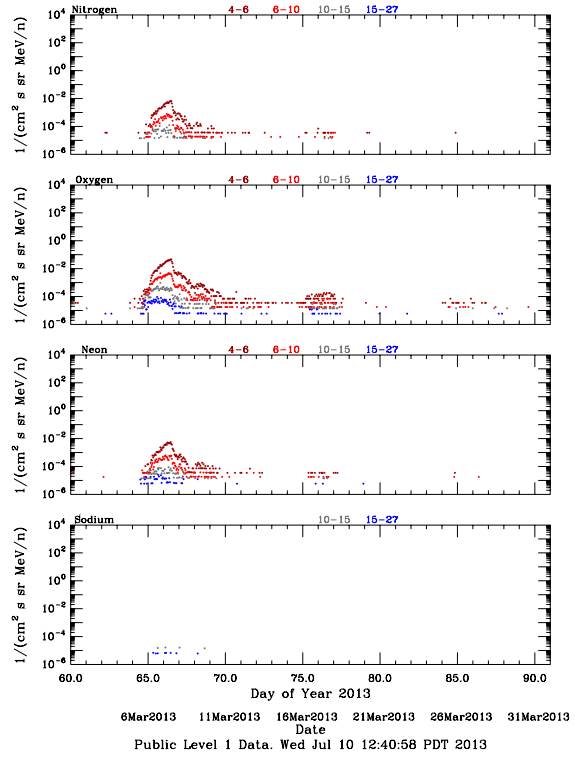

LET Public Level 1 Hourly Averages, for March 2013.

Ahead

Behind

LET Public Level 1 Hourly Averages, for March 2013.

Ahead

Behind