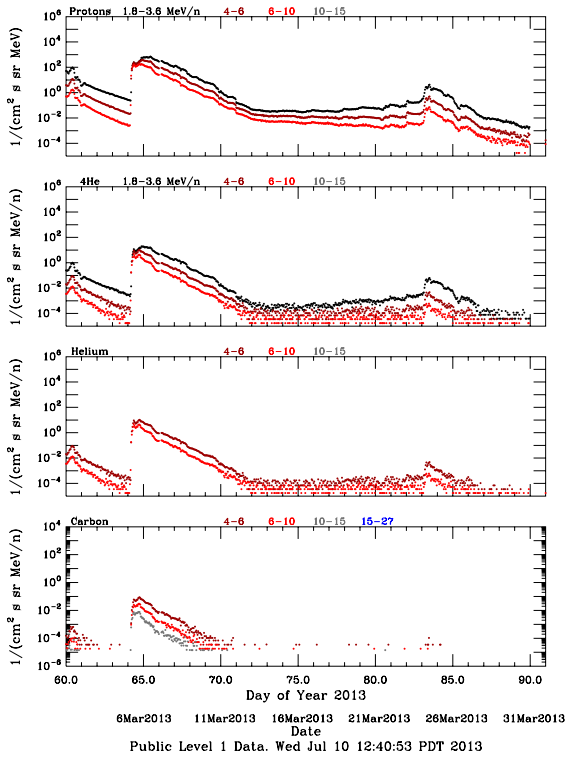

LET Public Level 1 Hourly Averages, for March 2013.

Ahead

Behind

LET Public Level 1 Hourly Averages, for March 2013.

Ahead

Behind