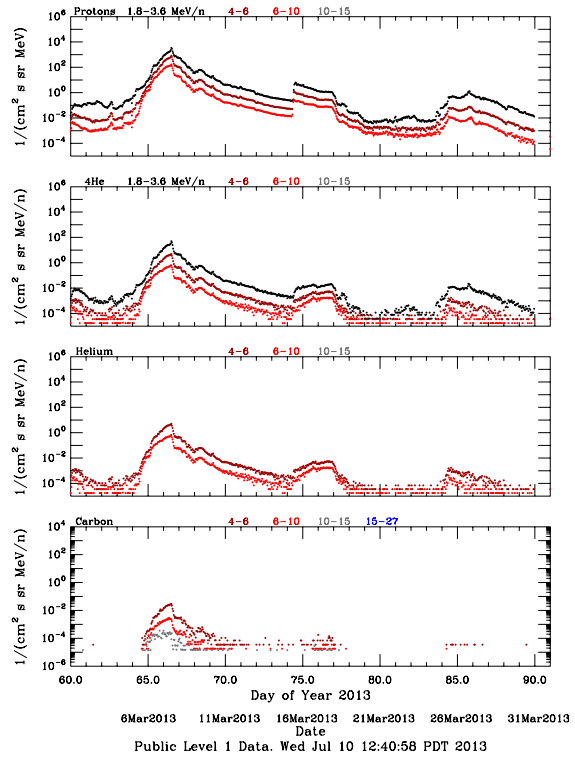

LET Public Level 1 Hourly Averages, for March 2013.

Ahead

Behind

LET Public Level 1 Hourly Averages, for March 2013.

Ahead

Behind