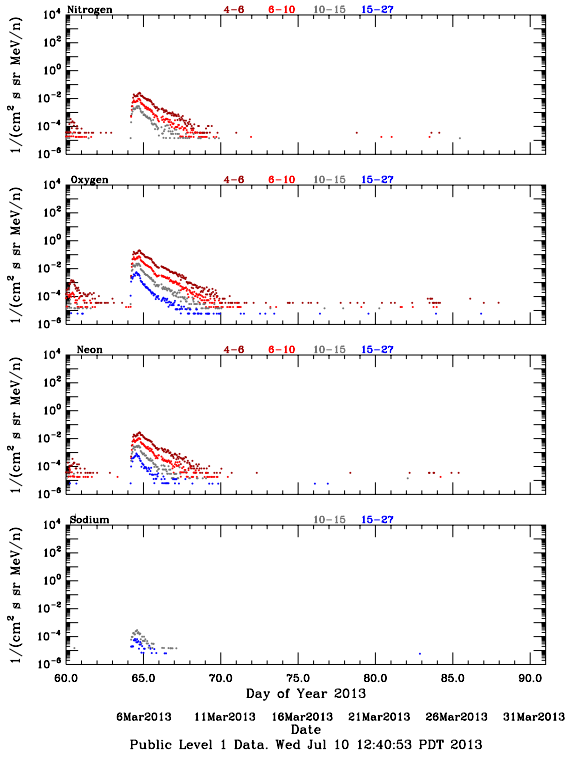

LET Public Level 1 Hourly Averages, for March 2013.

Ahead

Behind

LET Public Level 1 Hourly Averages, for March 2013.

Ahead

Behind