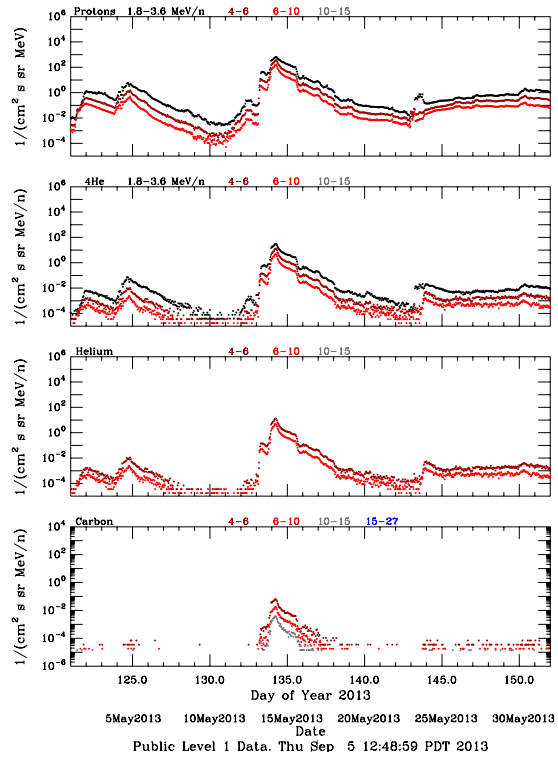

LET Public Level 1 Hourly Averages, for May 2013.

Ahead

Behind

LET Public Level 1 Hourly Averages, for May 2013.

Ahead

Behind