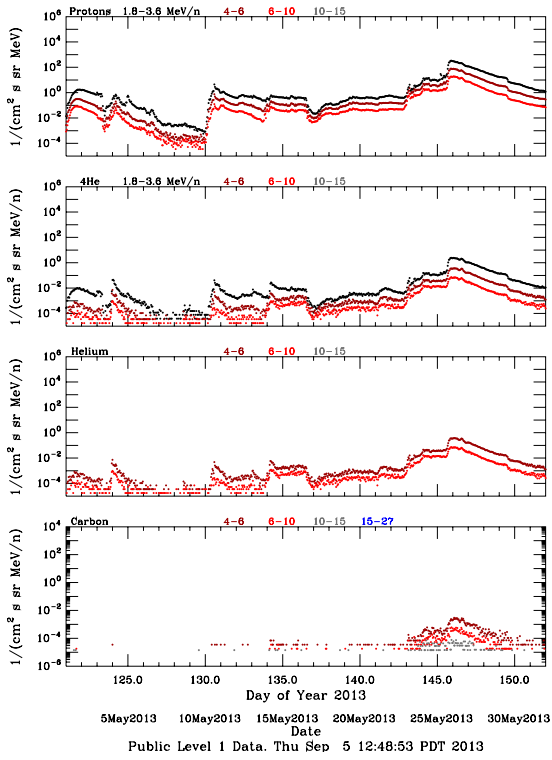

LET Public Level 1 Hourly Averages, for May 2013.

Ahead

Behind

LET Public Level 1 Hourly Averages, for May 2013.

Ahead

Behind