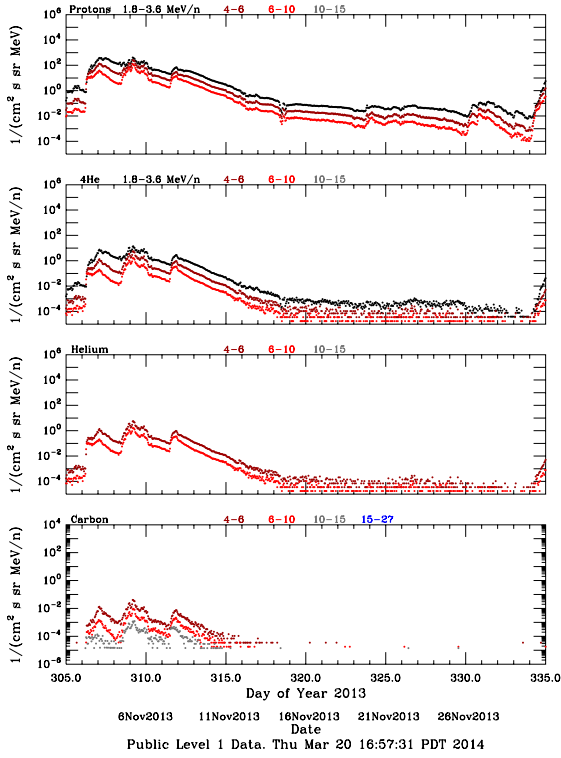

LET Public Level 1 Hourly Averages, for November 2013.

Ahead

Behind