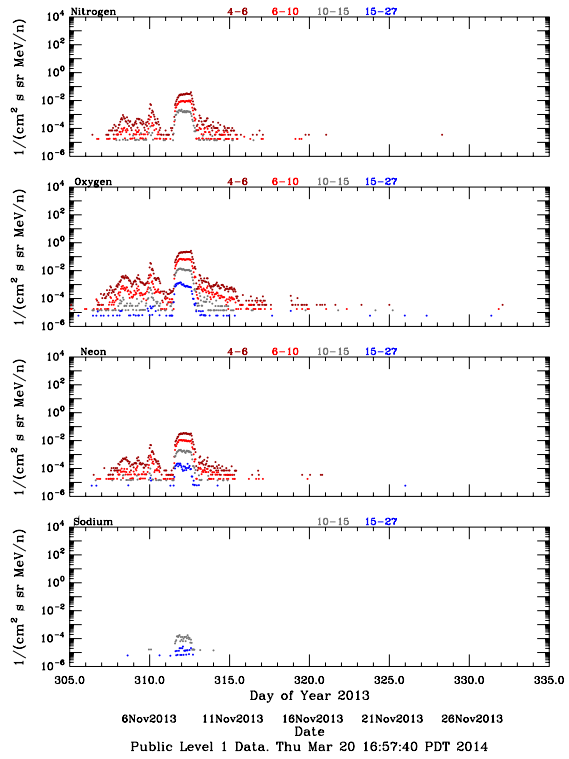

LET Public Level 1 Hourly Averages, for November 2013.

Ahead

Behind