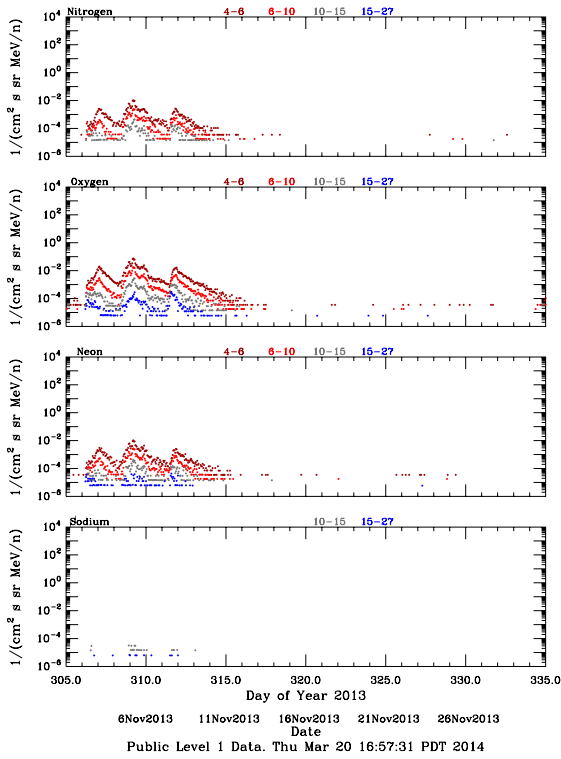

LET Public Level 1 Hourly Averages, for November 2013.

Ahead

Behind