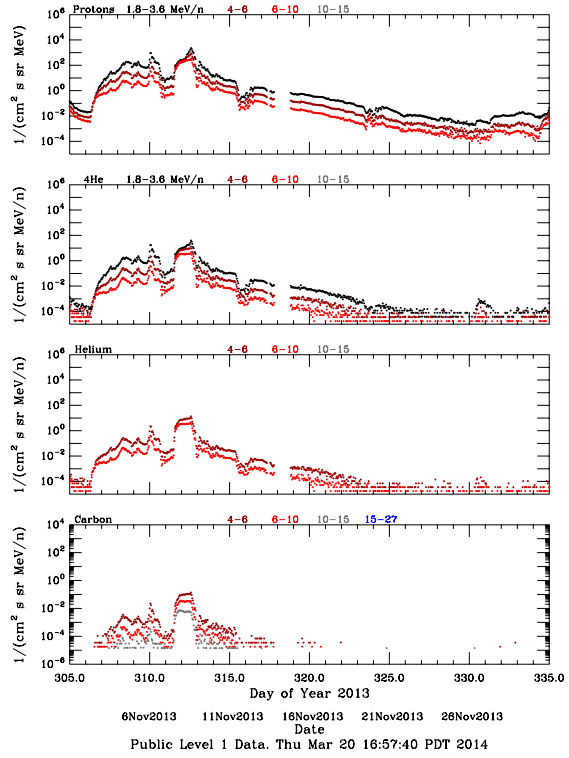

LET Public Level 1 Hourly Averages, for November 2013.

Ahead

Behind