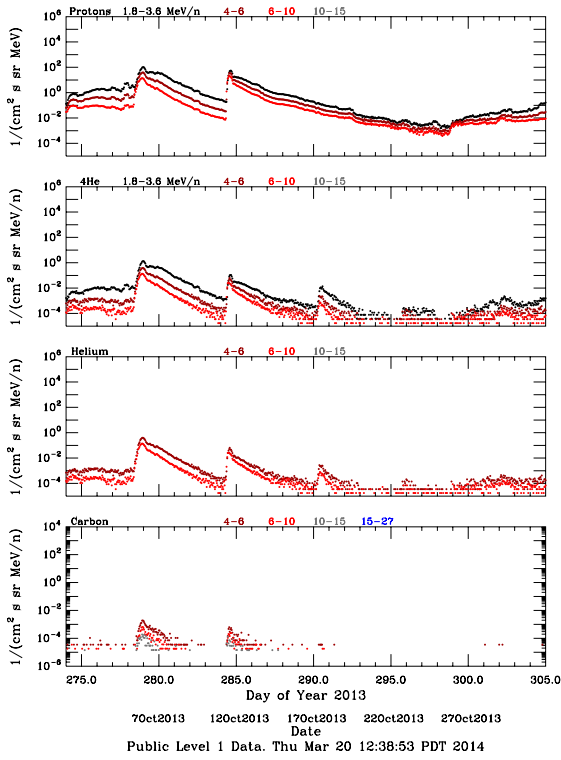

LET Public Level 1 Hourly Averages, for October 2013.

Ahead

Behind

LET Public Level 1 Hourly Averages, for October 2013.

Ahead

Behind