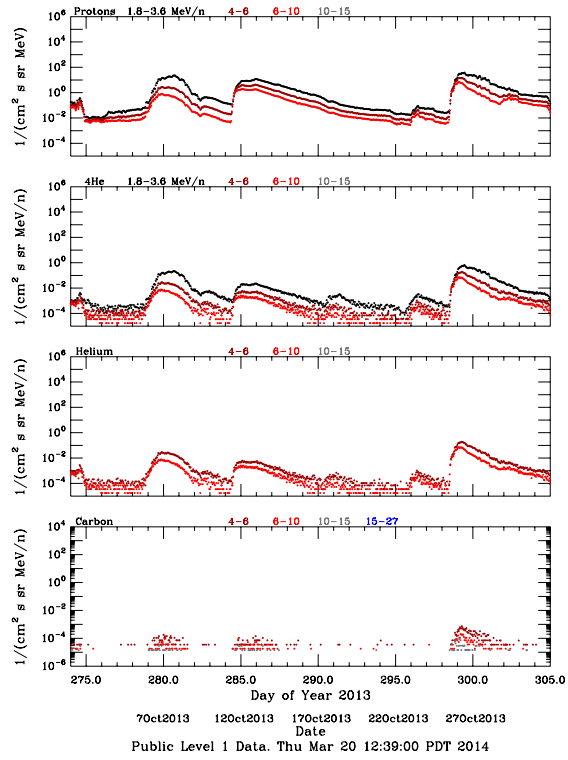

LET Public Level 1 Hourly Averages, for October 2013.

Ahead

Behind

LET Public Level 1 Hourly Averages, for October 2013.

Ahead

Behind