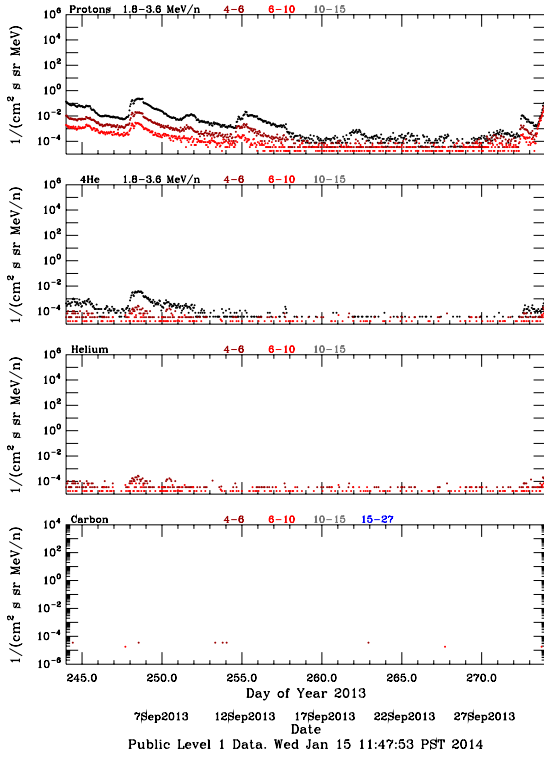

LET Public Level 1 Hourly Averages, for September 2013.

Ahead

Behind

LET Public Level 1 Hourly Averages, for September 2013.

Ahead

Behind