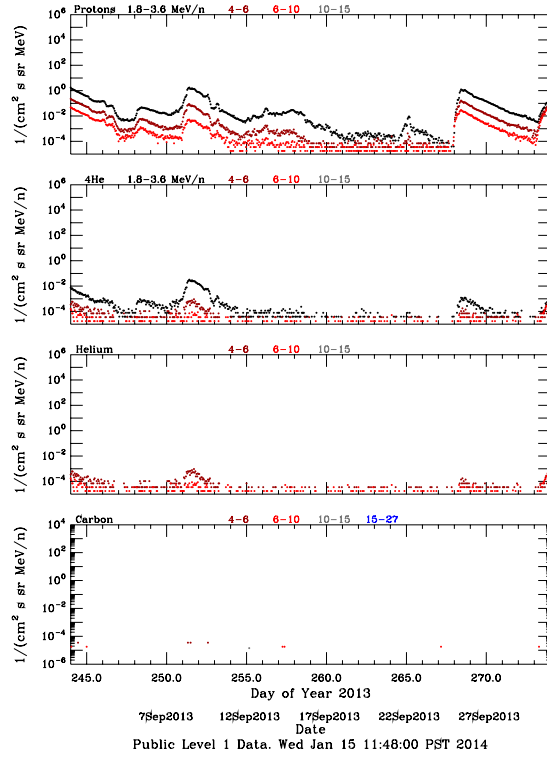

LET Public Level 1 Hourly Averages, for September 2013.

Ahead

Behind

LET Public Level 1 Hourly Averages, for September 2013.

Ahead

Behind