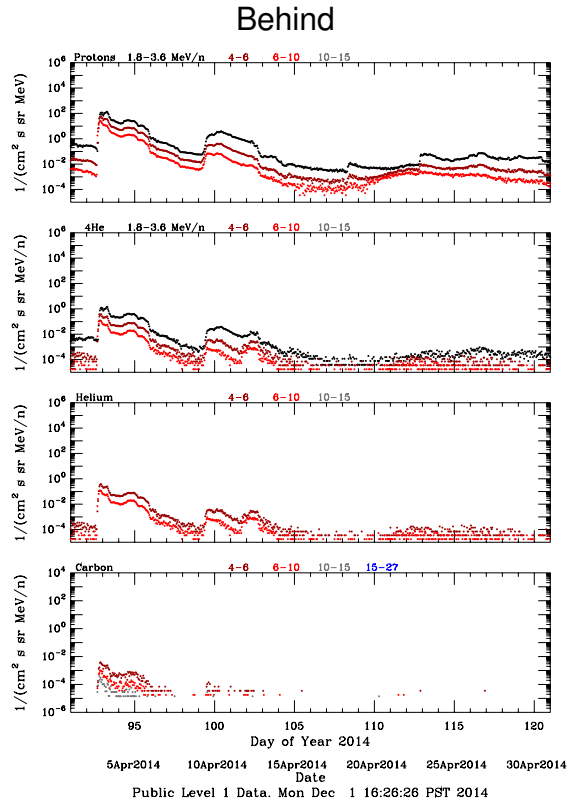

LET Public Level 1 Hourly Averages, for April 2014.

Ahead

LET Public Level 1 Hourly Averages, for April 2014.