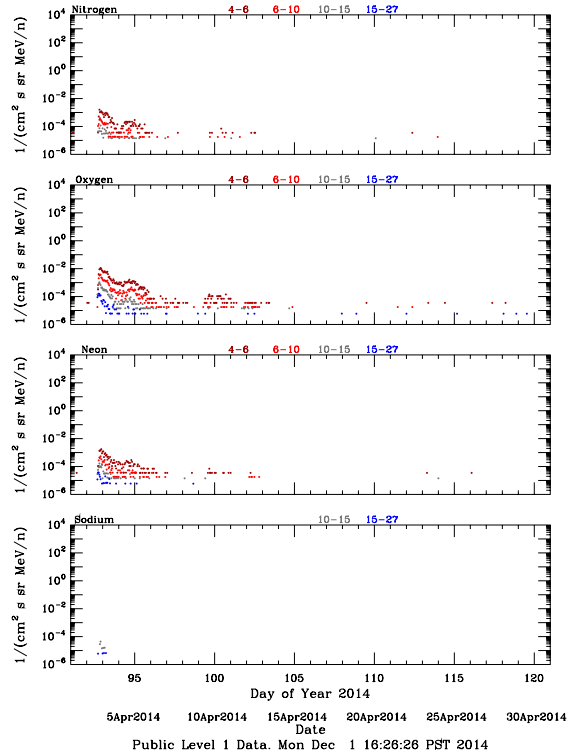

LET Public Level 1 Hourly Averages, for April 2014.

Ahead

LET Public Level 1 Hourly Averages, for April 2014.