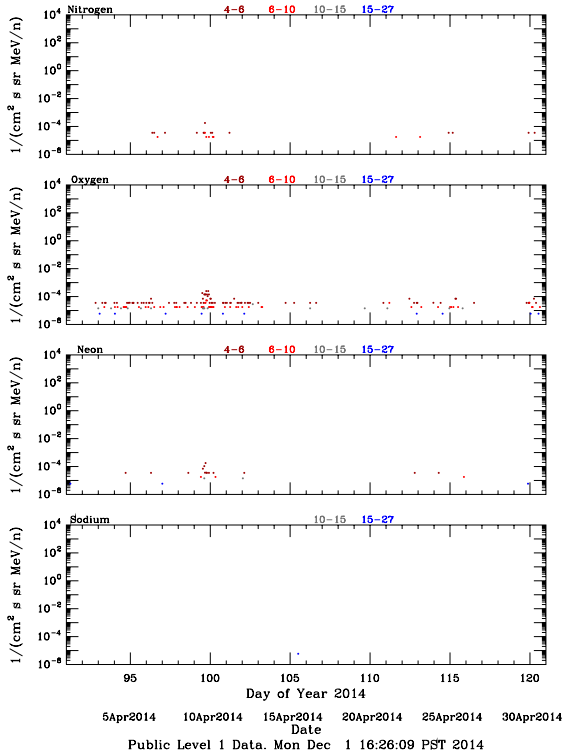

LET Public Level 1 Hourly Averages, for April 2014.

Ahead

LET Public Level 1 Hourly Averages, for April 2014.