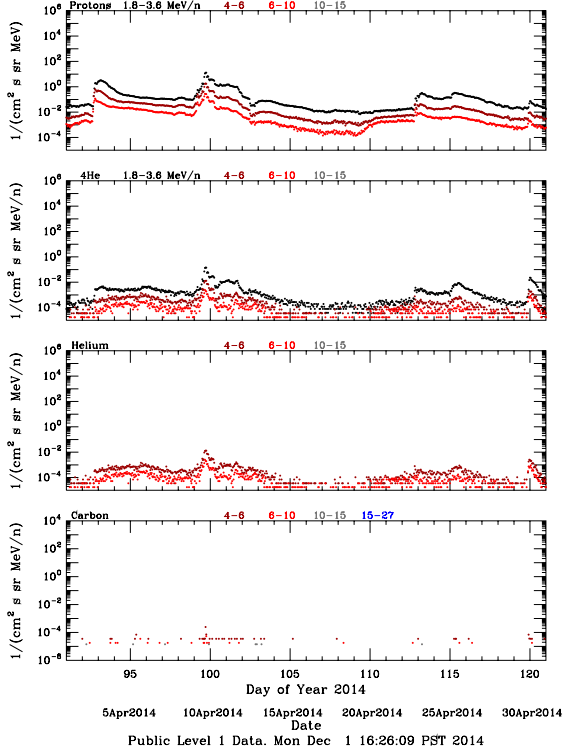

LET Public Level 1 Hourly Averages, for April 2014.

Ahead

LET Public Level 1 Hourly Averages, for April 2014.