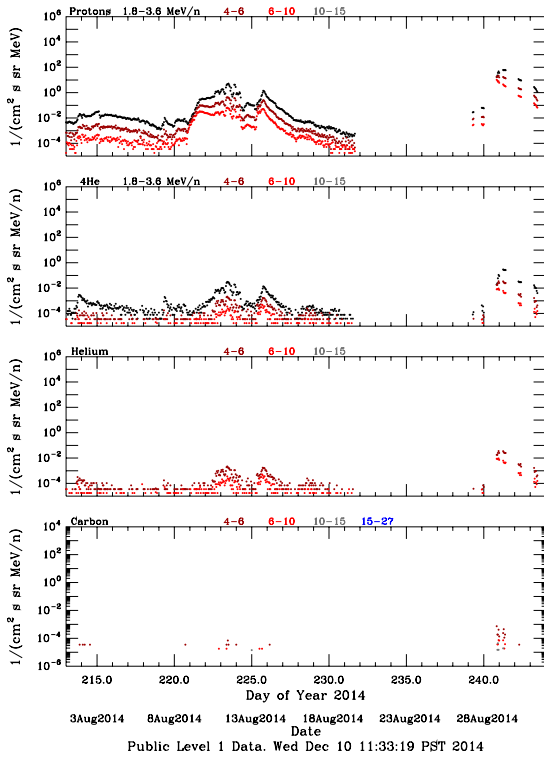

# LET Public Level 1 Hourly Averages, for August 2014.

Ahead

Behind