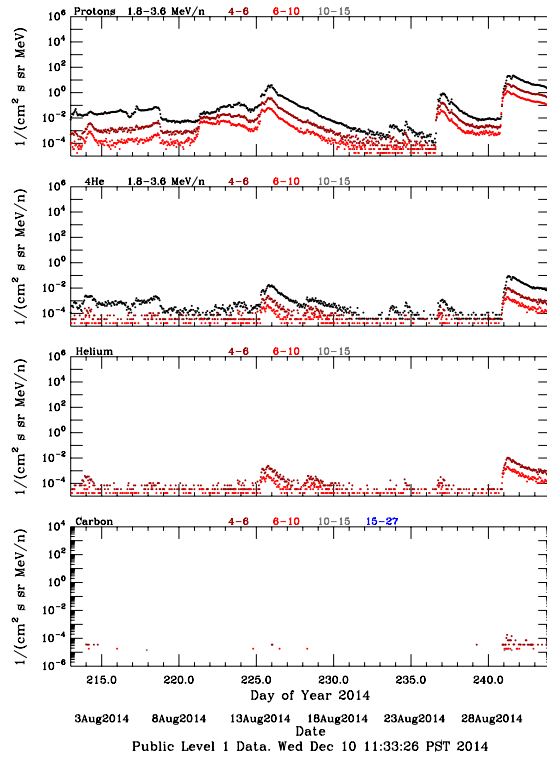

# LET Public Level 1 Hourly Averages, for August 2014.

Ahead

Behind