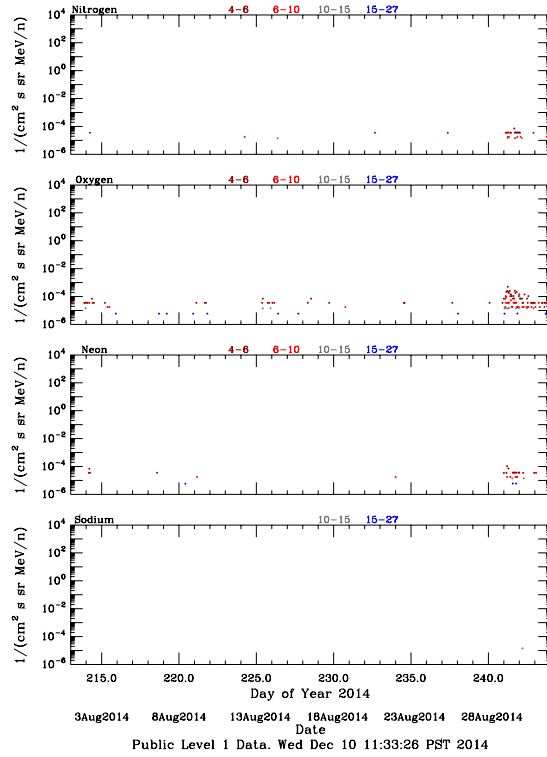

# LET Public Level 1 Hourly Averages, for August 2014.

Ahead

Behind