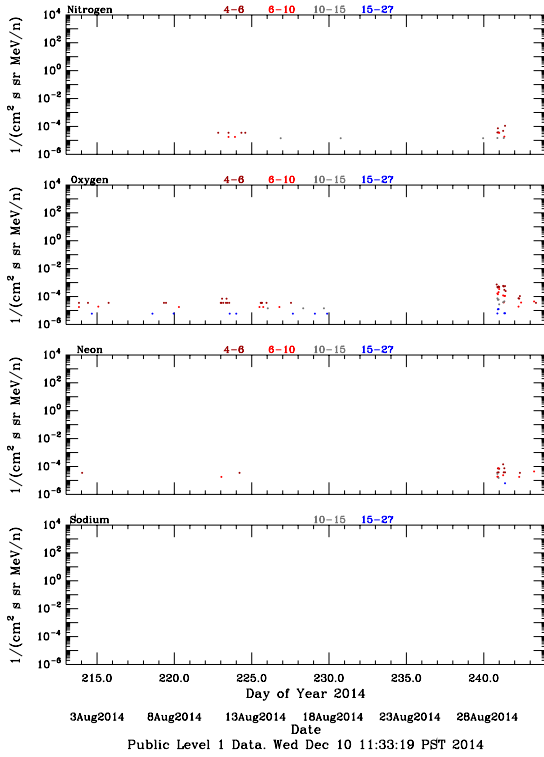

# LET Public Level 1 Hourly Averages, for August 2014.

Ahead

Behind