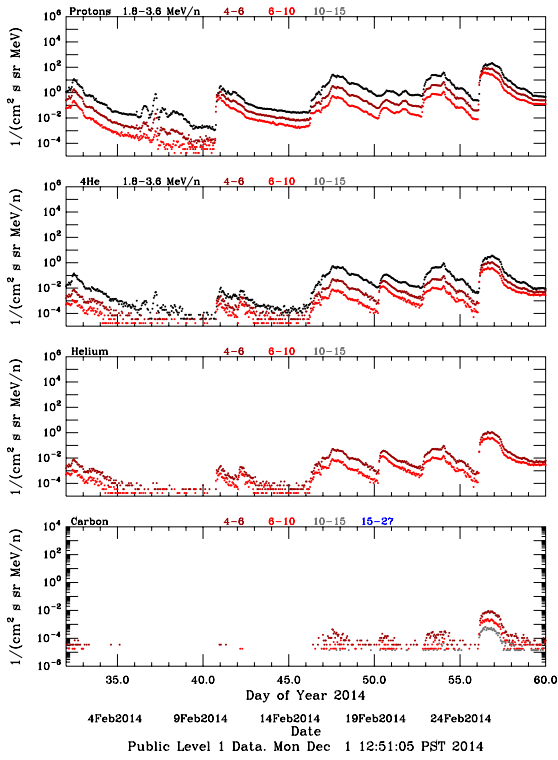

LET Public Level 1 Hourly Averages, for February 2014.

Ahead

Behind

LET Public Level 1 Hourly Averages, for February 2014.

Ahead

Behind