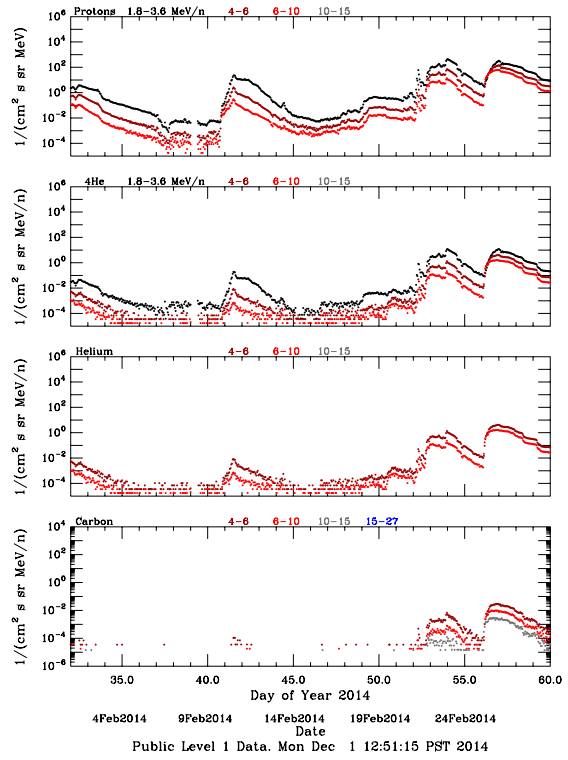

LET Public Level 1 Hourly Averages, for February 2014.

Ahead

Behind

LET Public Level 1 Hourly Averages, for February 2014.

Ahead

Behind