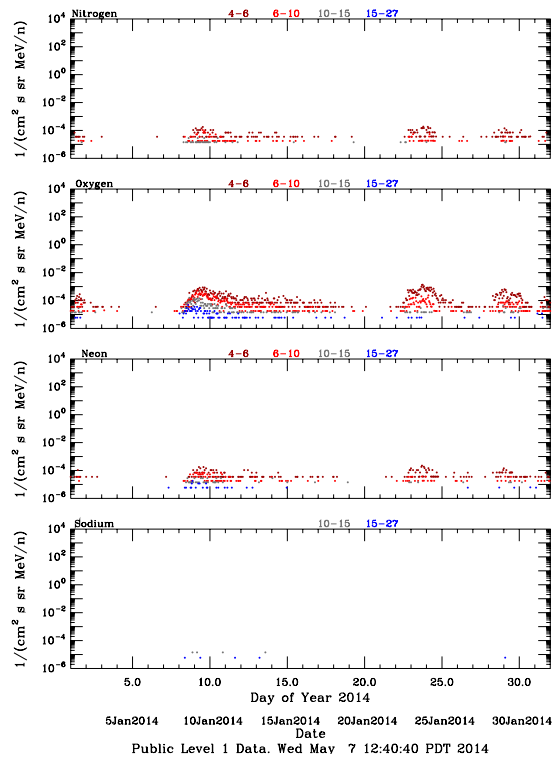

LET Public Level 1 Hourly Averages, for January 2014.

Ahead

Behind

LET Public Level 1 Hourly Averages, for January 2014.

Ahead

Behind