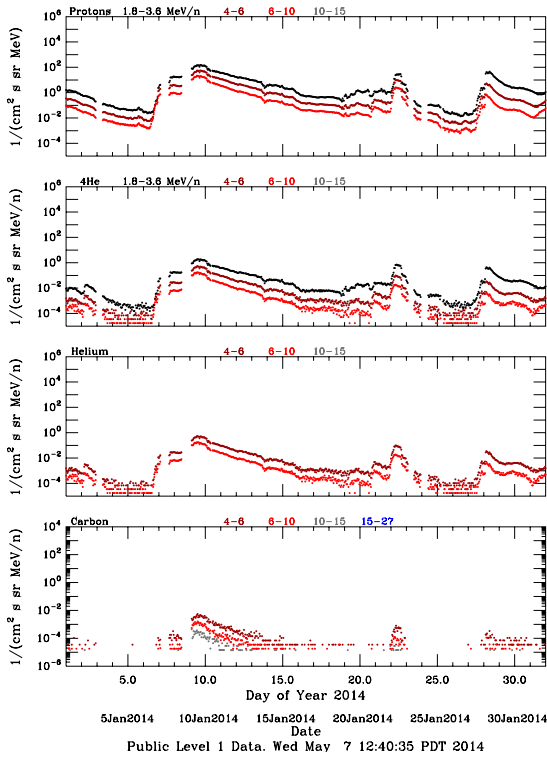

LET Public Level 1 Hourly Averages, for January 2014.

Ahead

Behind

LET Public Level 1 Hourly Averages, for January 2014.

Ahead

Behind