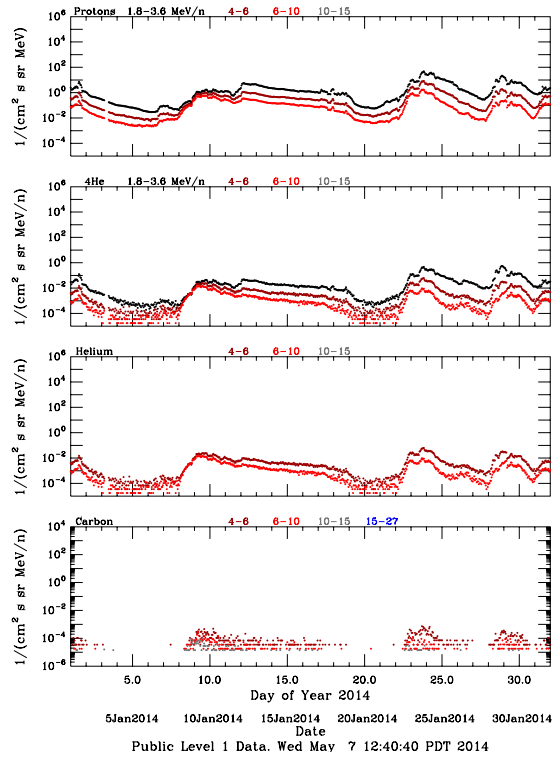

LET Public Level 1 Hourly Averages, for January 2014.

Ahead

Behind

LET Public Level 1 Hourly Averages, for January 2014.

Ahead

Behind