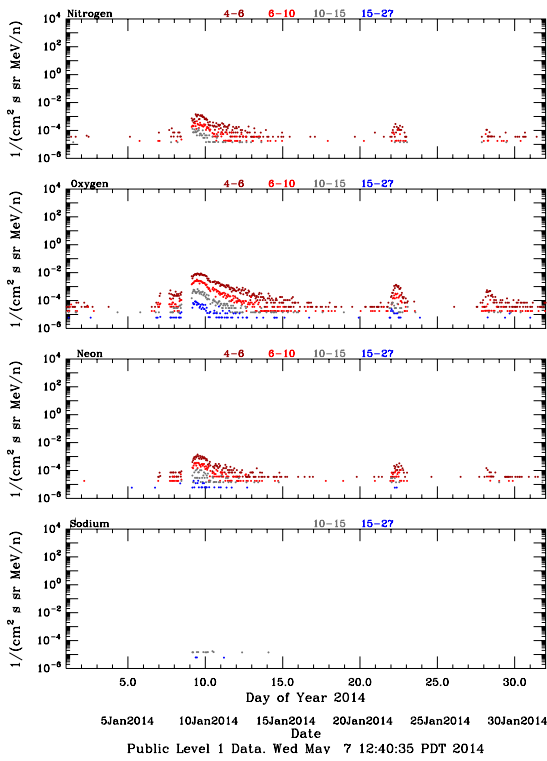

LET Public Level 1 Hourly Averages, for January 2014.

Ahead

Behind

LET Public Level 1 Hourly Averages, for January 2014.

Ahead

Behind