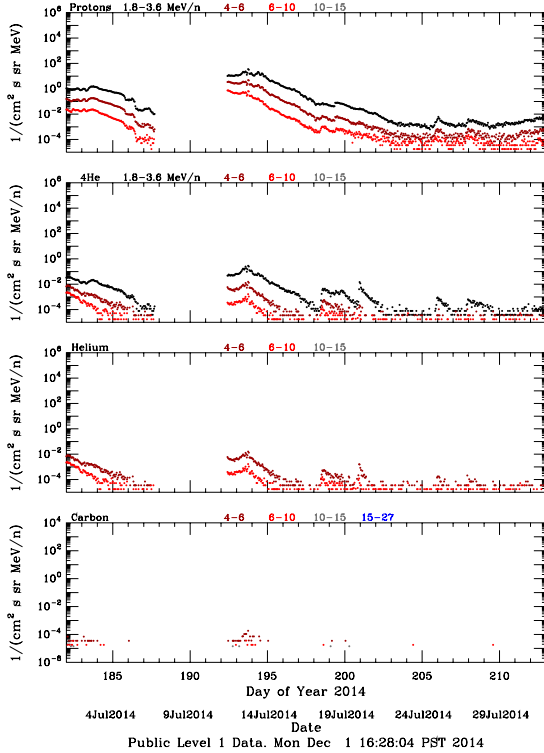

# LET Public Level 1 Hourly Averages, for July 2014.

Ahead

Behind