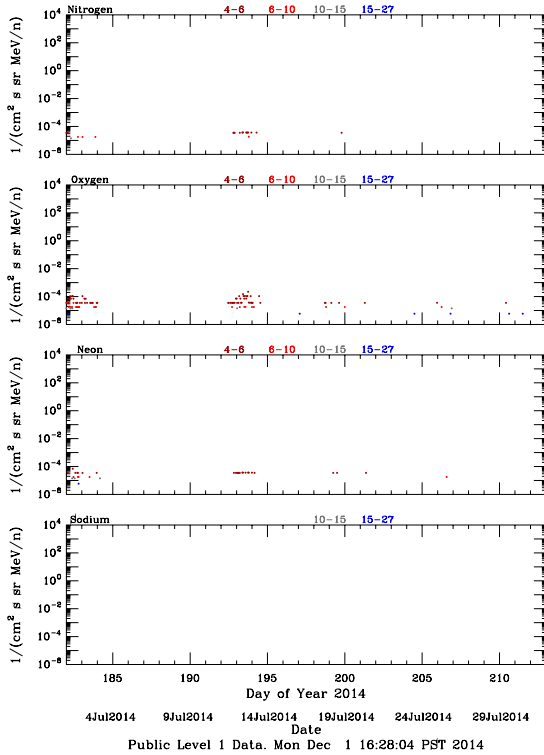

# LET Public Level 1 Hourly Averages, for July 2014.

Ahead

Behind