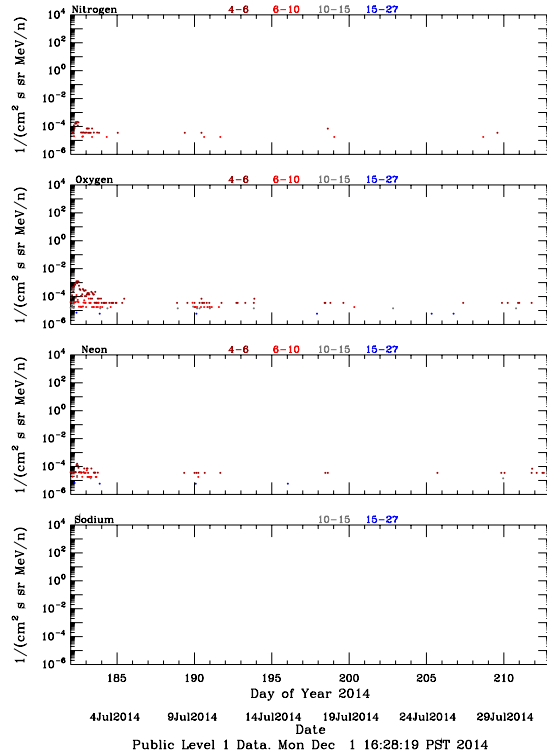

# LET Public Level 1 Hourly Averages, for July 2014.

Ahead

Behind