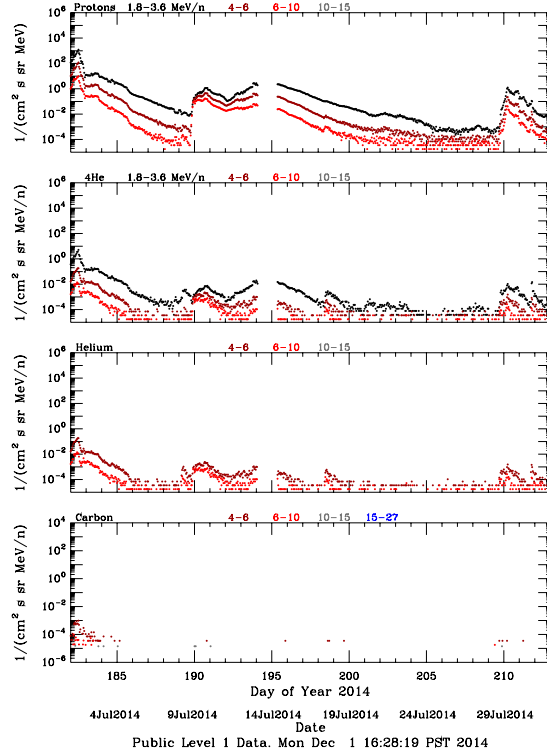

# LET Public Level 1 Hourly Averages, for July 2014.

Ahead

Behind