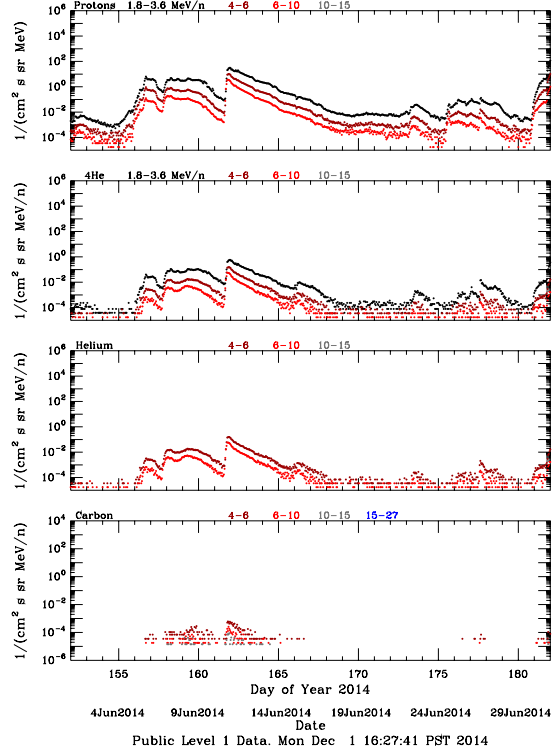

LET Public Level 1 Hourly Averages, for June 2014.

LET Public Level 1 Hourly Averages, for June 2014.

Ahead

Behind