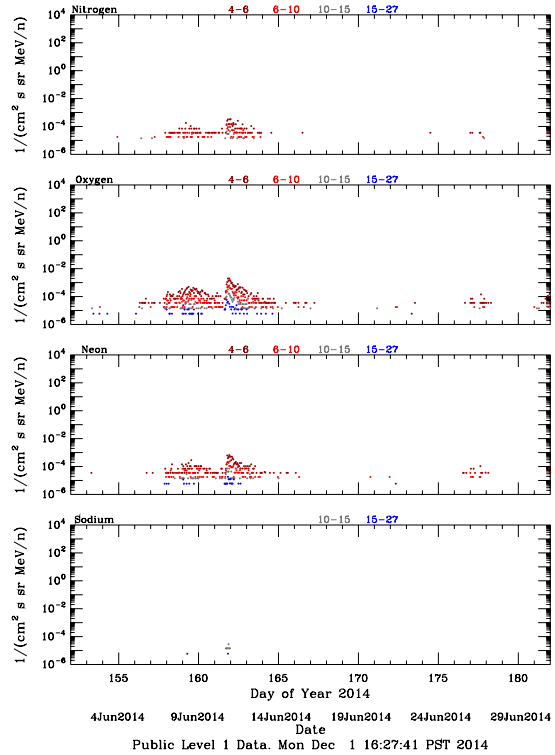

LET Public Level 1 Hourly Averages, for June 2014.

LET Public Level 1 Hourly Averages, for June 2014.

Ahead

Behind