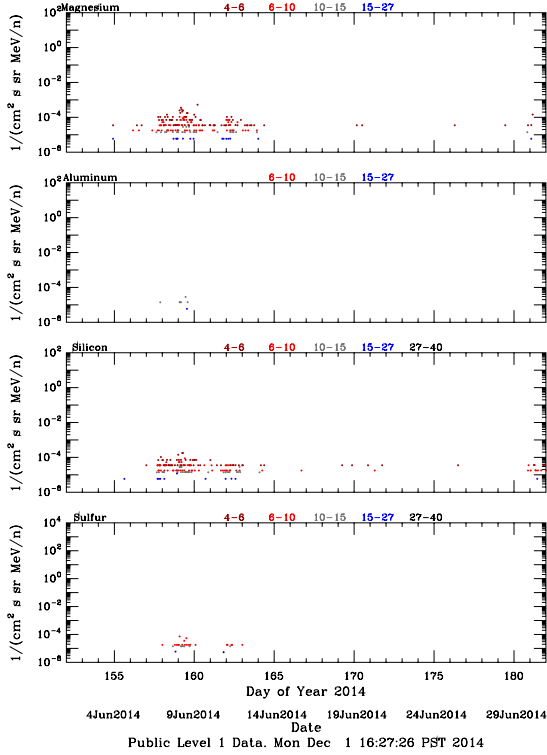

LET Public Level 1 Hourly Averages, for June 2014.

LET Public Level 1 Hourly Averages, for June 2014.

Ahead

Behind