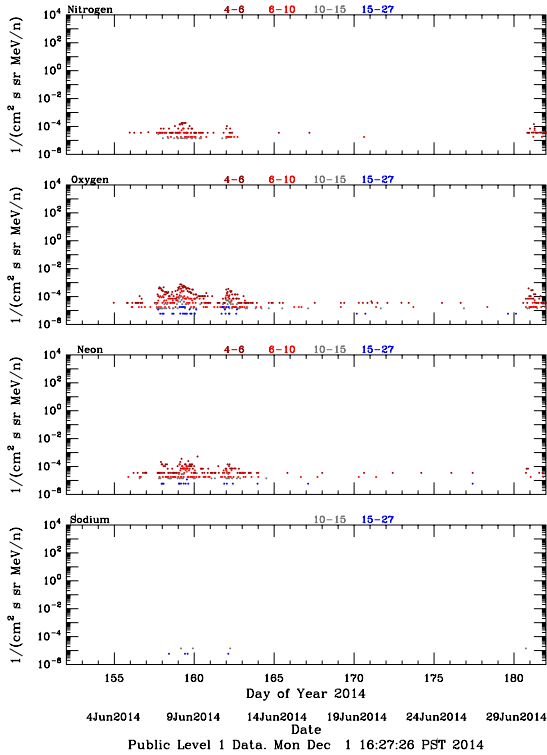

LET Public Level 1 Hourly Averages, for June 2014.

LET Public Level 1 Hourly Averages, for June 2014.

Ahead

Behind