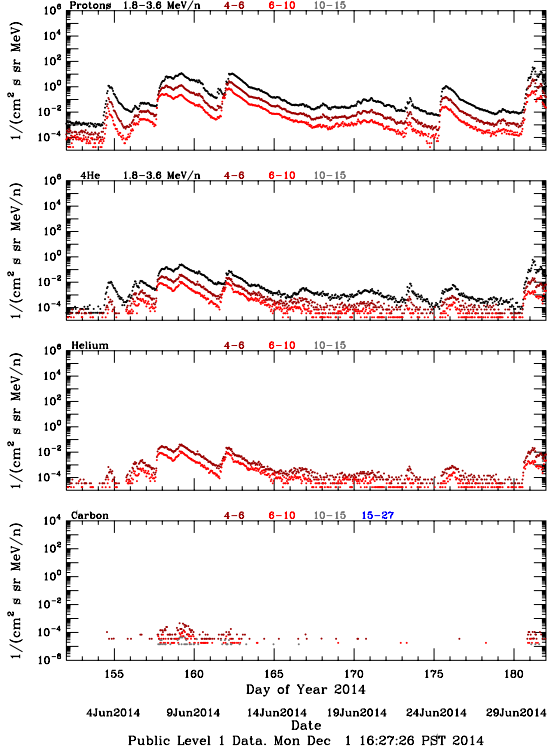

LET Public Level 1 Hourly Averages, for June 2014.

LET Public Level 1 Hourly Averages, for June 2014.

Ahead

Behind