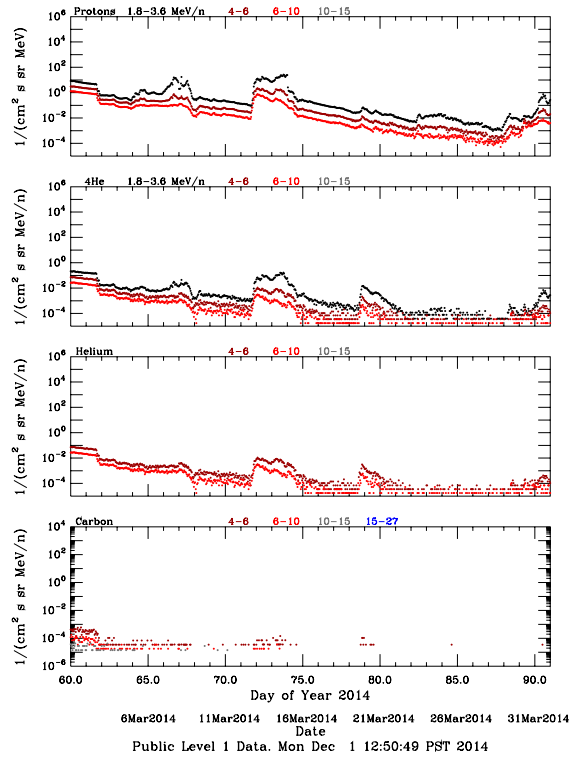

LET Public Level 1 Hourly Averages, for March 2014.

Ahead

Behind

LET Public Level 1 Hourly Averages, for March 2014.

Ahead

Behind