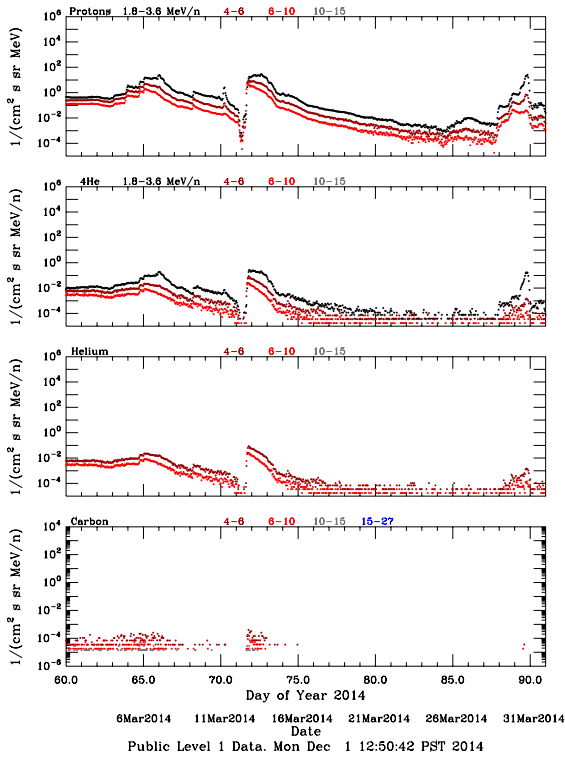

LET Public Level 1 Hourly Averages, for March 2014.

Ahead

Behind

LET Public Level 1 Hourly Averages, for March 2014.

Ahead

Behind