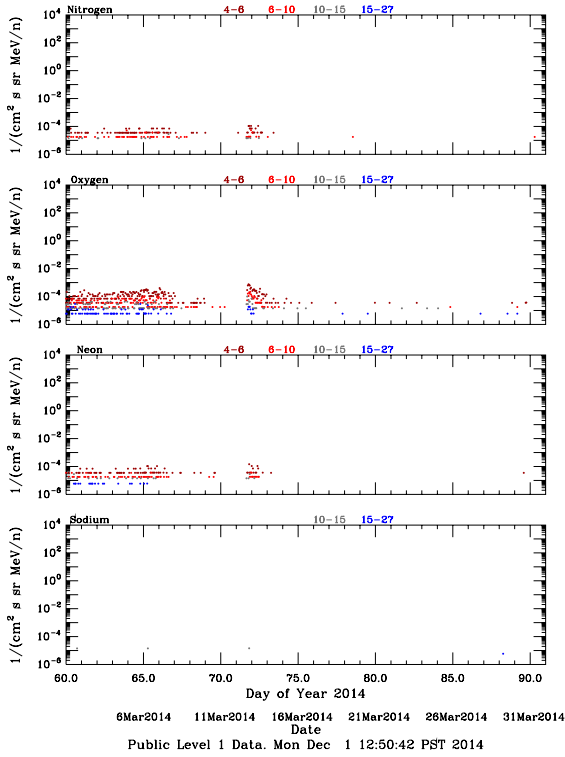

LET Public Level 1 Hourly Averages, for March 2014.

Ahead

Behind

LET Public Level 1 Hourly Averages, for March 2014.

Ahead

Behind