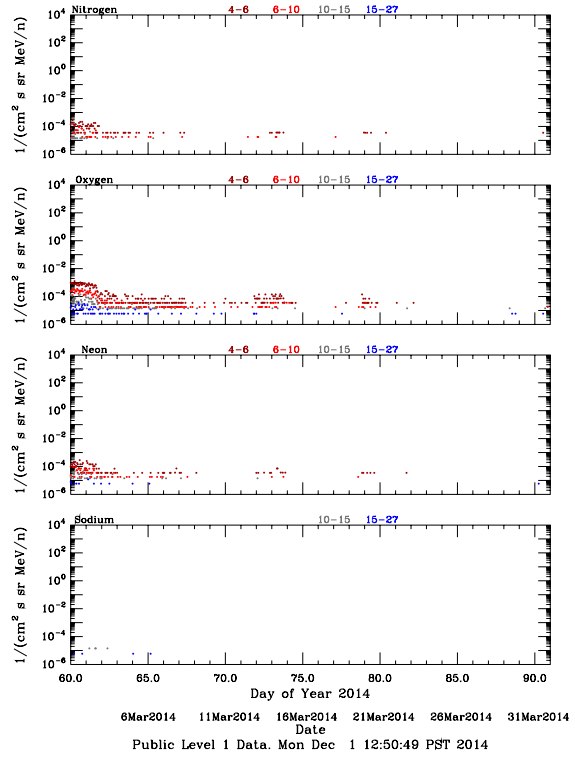

LET Public Level 1 Hourly Averages, for March 2014.

Ahead

Behind

LET Public Level 1 Hourly Averages, for March 2014.

Ahead

Behind