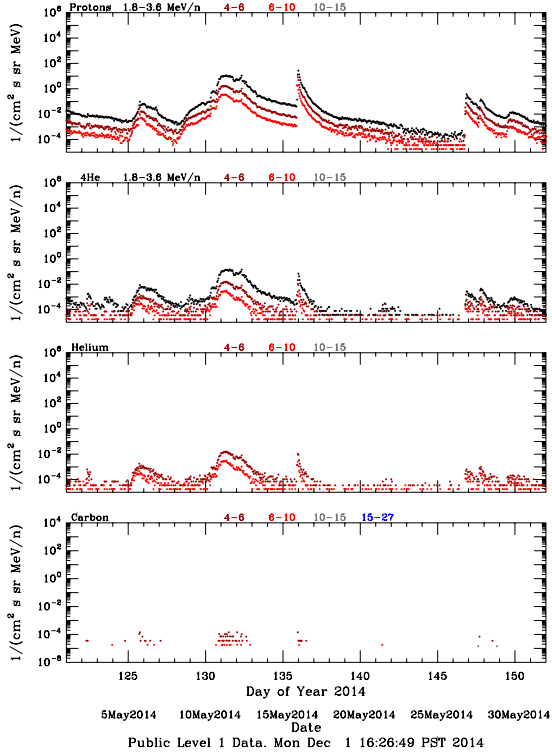

# LET Public Level 1 Hourly Averages, for May 2014.

Ahead

Behind