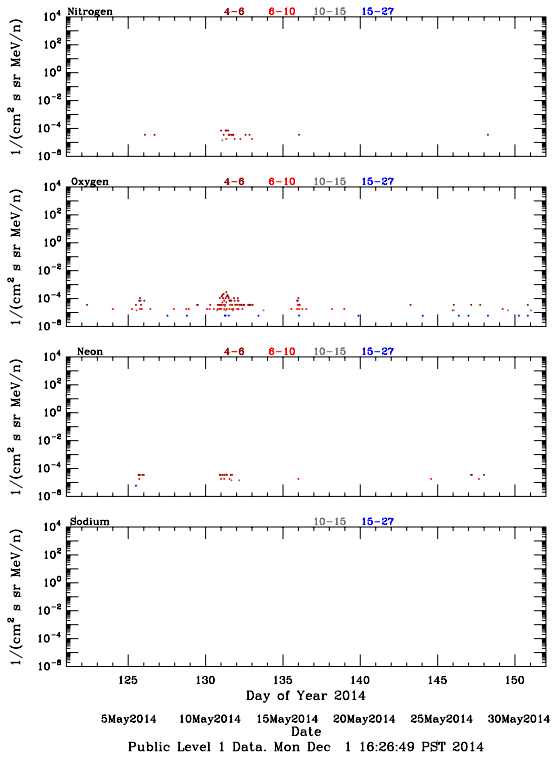

# LET Public Level 1 Hourly Averages, for May 2014.

Ahead

Behind

# LET Public Level 1 Hourly Averages, for May 2014.