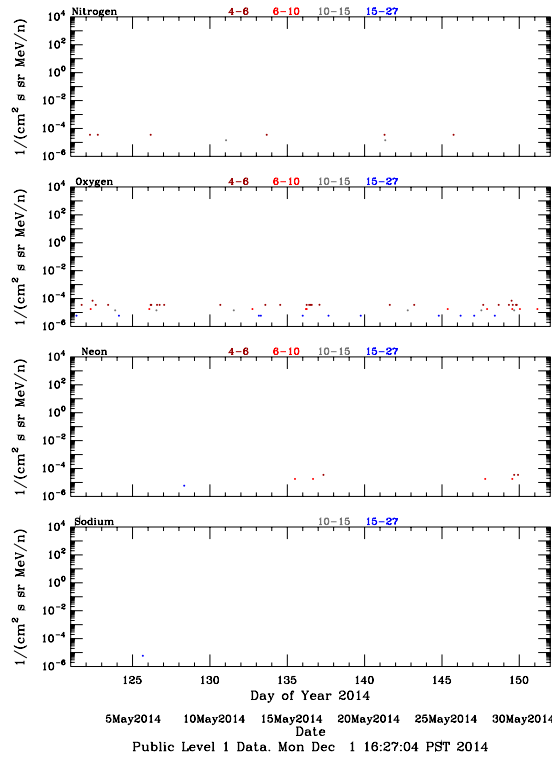

# LET Public Level 1 Hourly Averages, for May 2014.

Ahead

Behind

# LET Public Level 1 Hourly Averages, for May 2014.