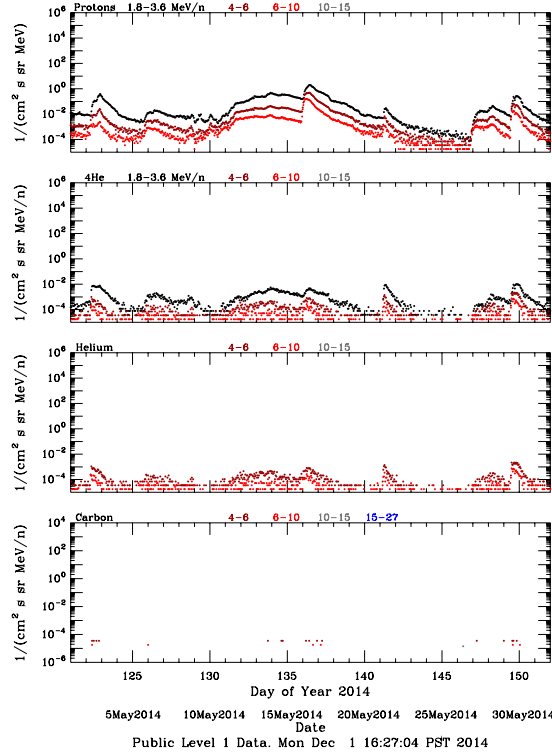

# LET Public Level 1 Hourly Averages, for May 2014.

Ahead

Behind