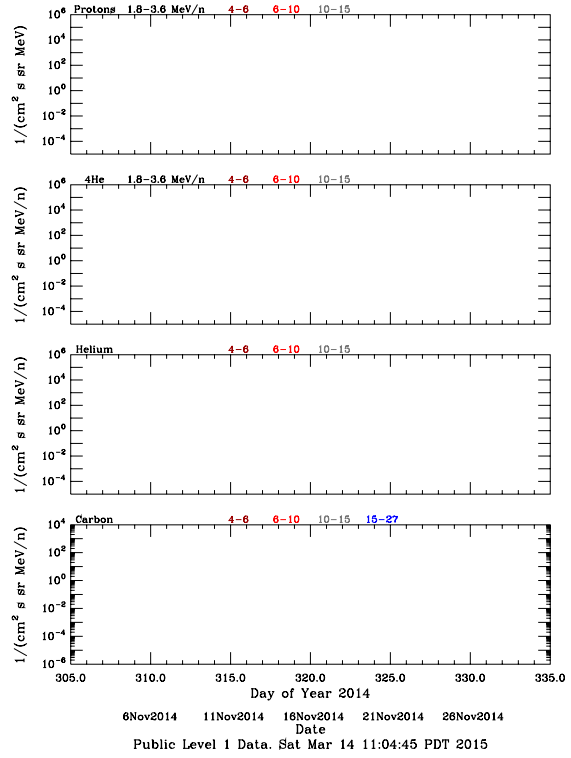

LET Public Level 1 Hourly Averages, for November 2014.

Ahead

Behind

LET Public Level 1 Hourly Averages, for November 2014.

Ahead

Behind