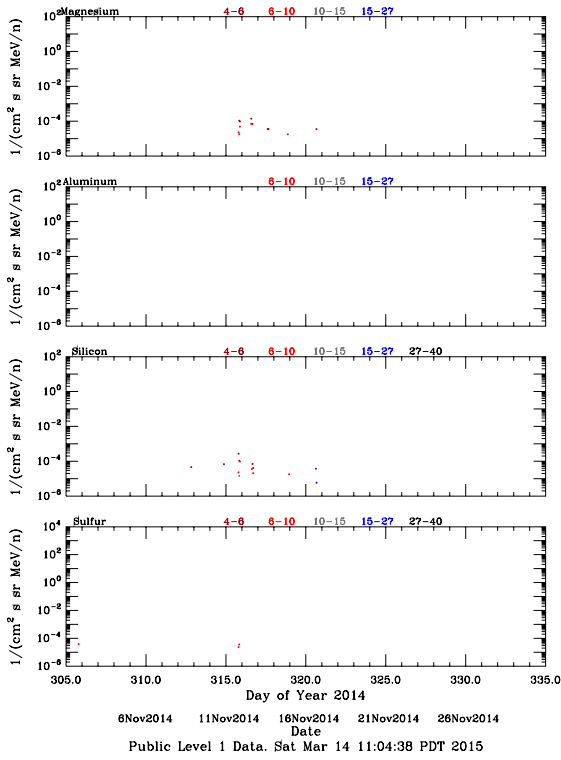

LET Public Level 1 Hourly Averages, for November 2014.

Ahead

Behind

LET Public Level 1 Hourly Averages, for November 2014.

Ahead

Behind