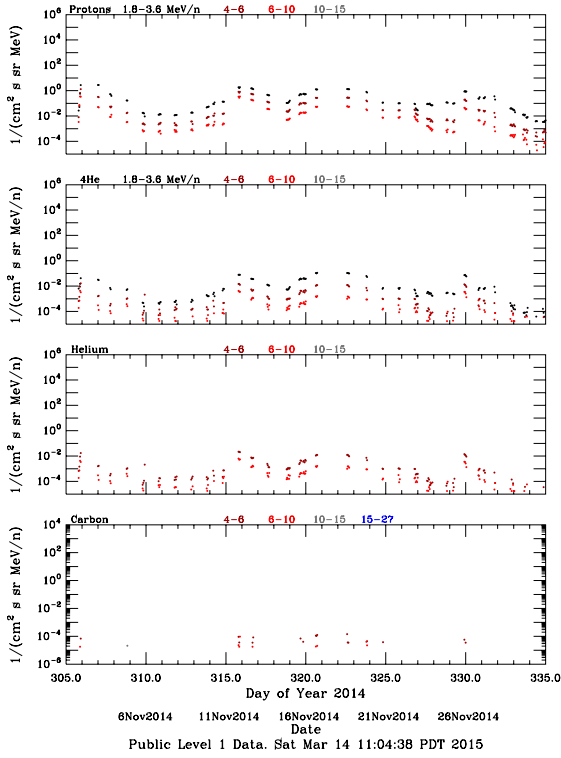

LET Public Level 1 Hourly Averages, for November 2014.

Ahead

Behind

LET Public Level 1 Hourly Averages, for November 2014.

Ahead

Behind