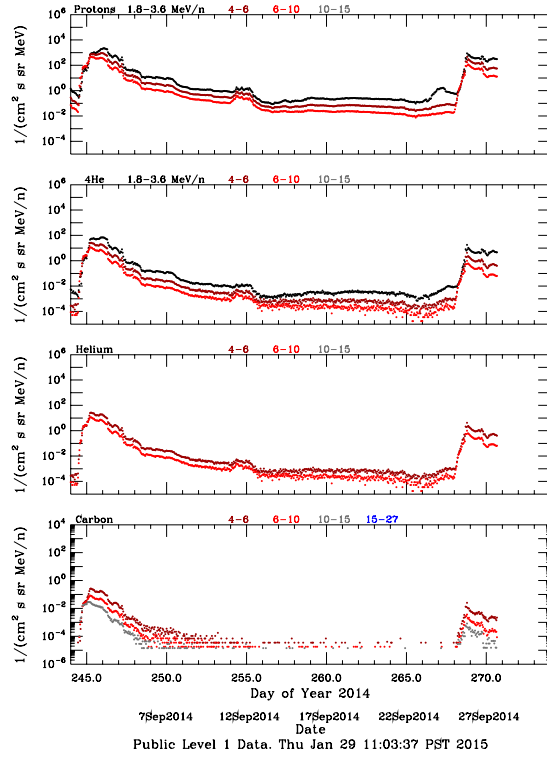

LET Public Level 1 Hourly Averages, for September 2014.

Ahead

Behind

LET Public Level 1 Hourly Averages, for September 2014.

Ahead

Behind