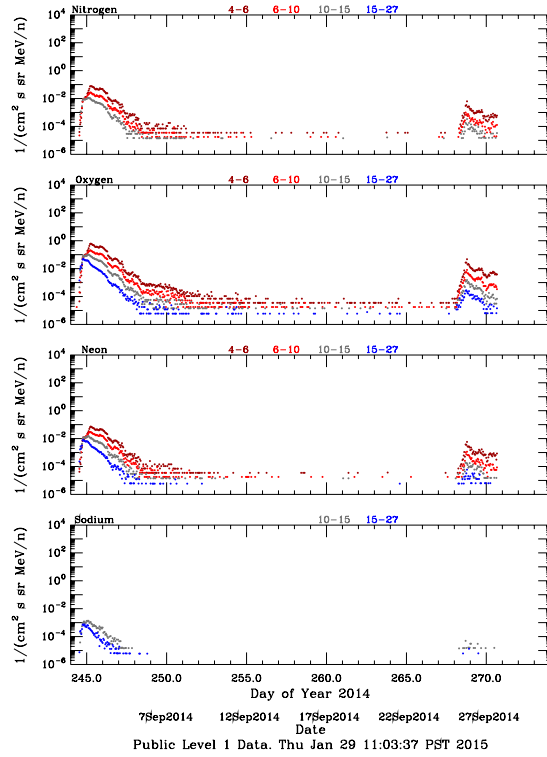

LET Public Level 1 Hourly Averages, for September 2014.

Ahead

Behind

LET Public Level 1 Hourly Averages, for September 2014.

Ahead

Behind