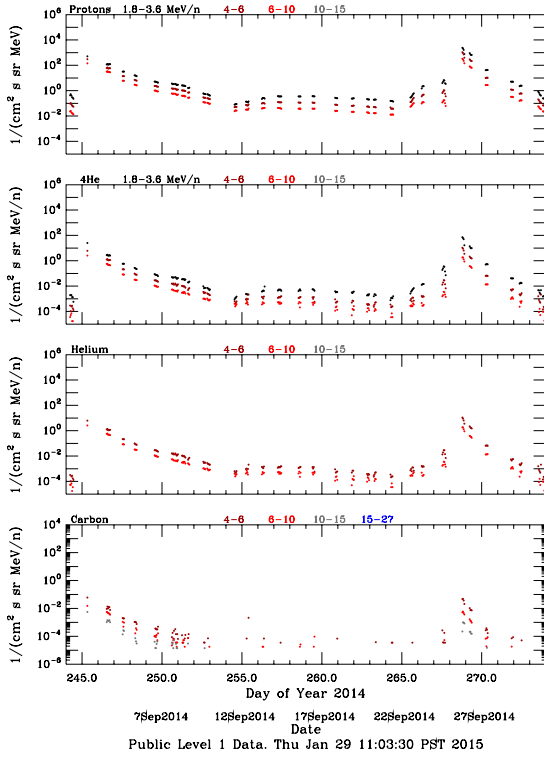

LET Public Level 1 Hourly Averages, for September 2014.

Ahead

Behind

LET Public Level 1 Hourly Averages, for September 2014.

Ahead

Behind