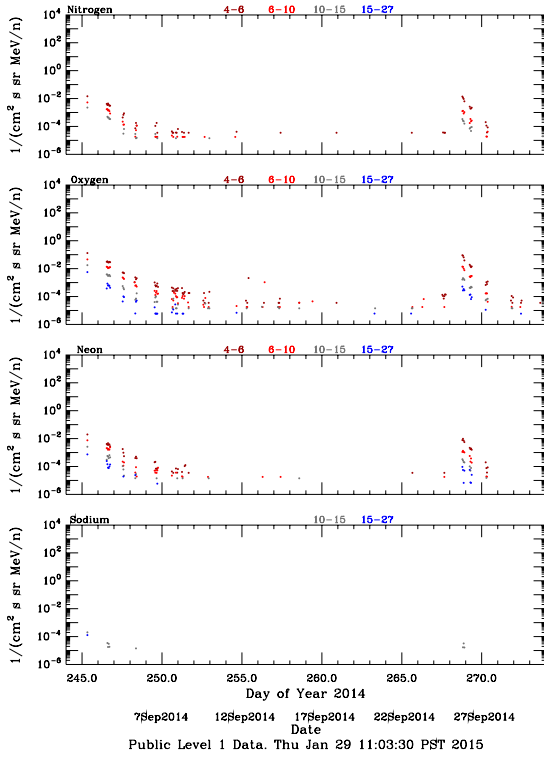

LET Public Level 1 Hourly Averages, for September 2014.

Ahead

Behind

LET Public Level 1 Hourly Averages, for September 2014.

Ahead

Behind