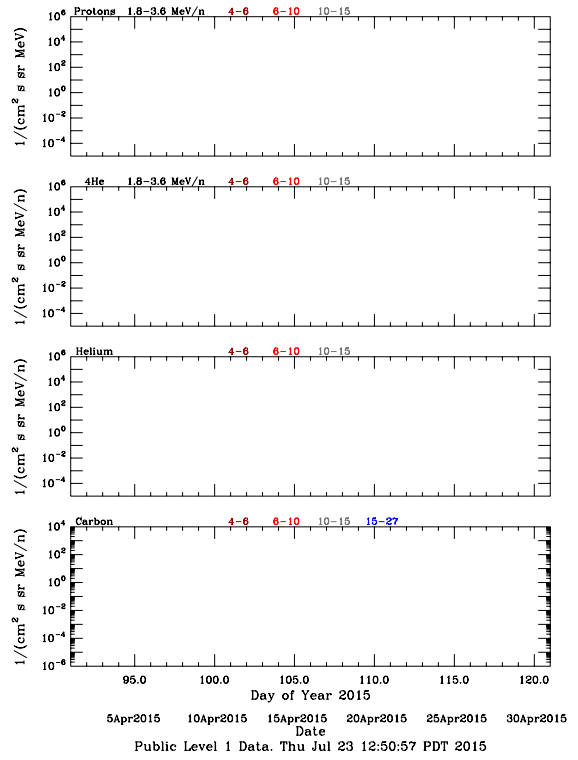

LET Public Level 1 Hourly Averages, for April 2015.

Ahead

Behind