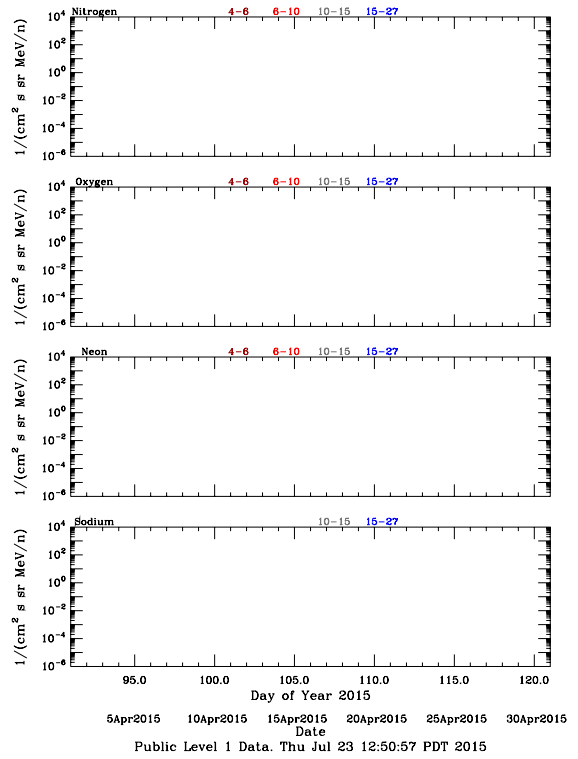

LET Public Level 1 Hourly Averages, for April 2015.

Ahead

Behind