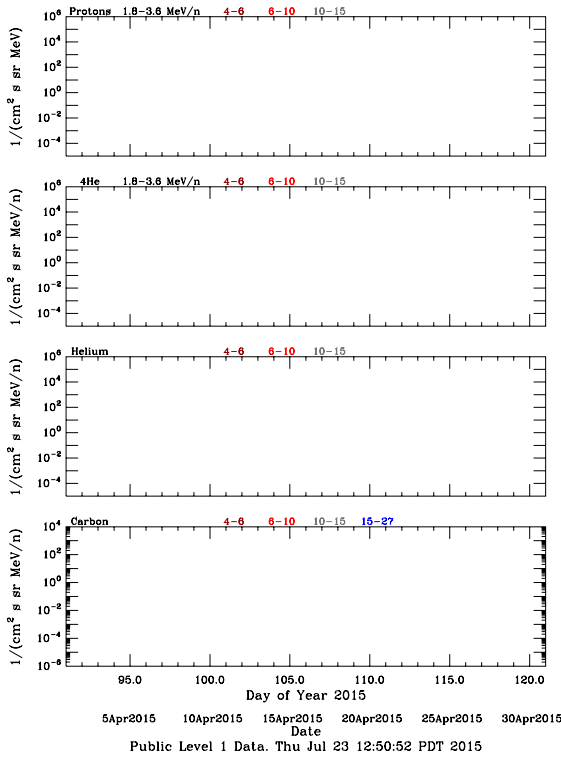

LET Public Level 1 Hourly Averages, for April 2015.

Ahead

Behind