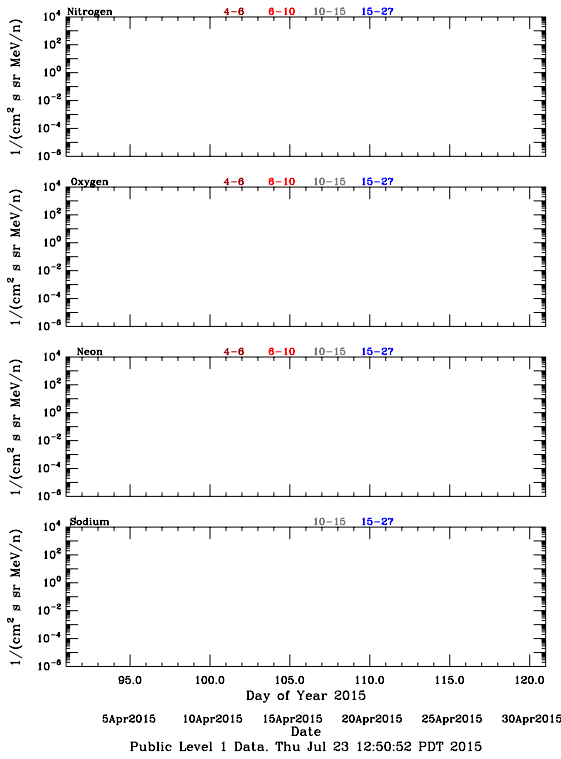

LET Public Level 1 Hourly Averages, for April 2015.

Ahead

Behind