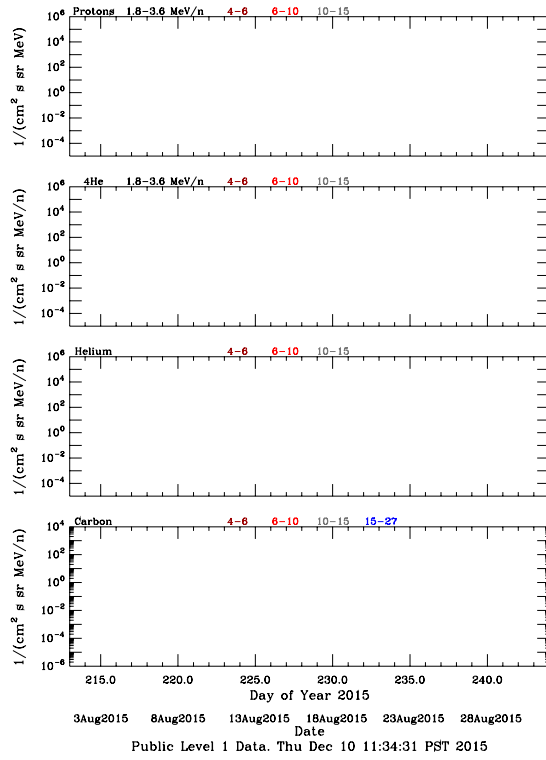

LET Public Level 1 Hourly Averages, for August 2015.

Ahead

Behind