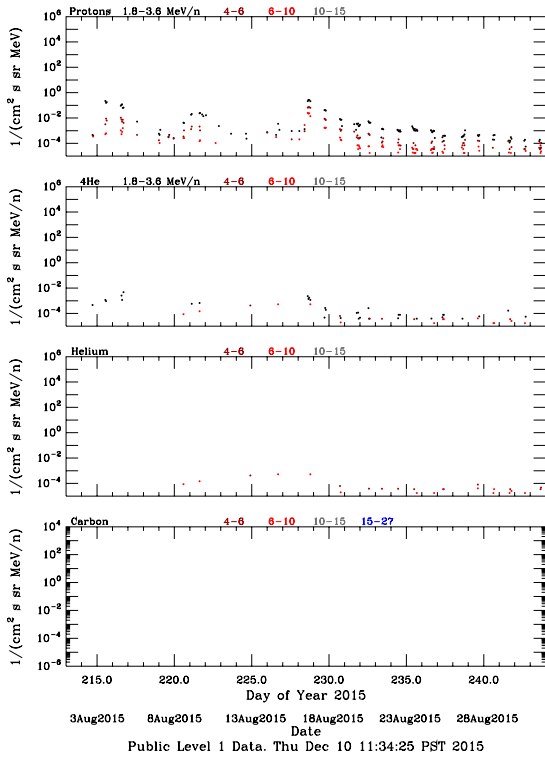

LET Public Level 1 Hourly Averages, for August 2015.

Ahead