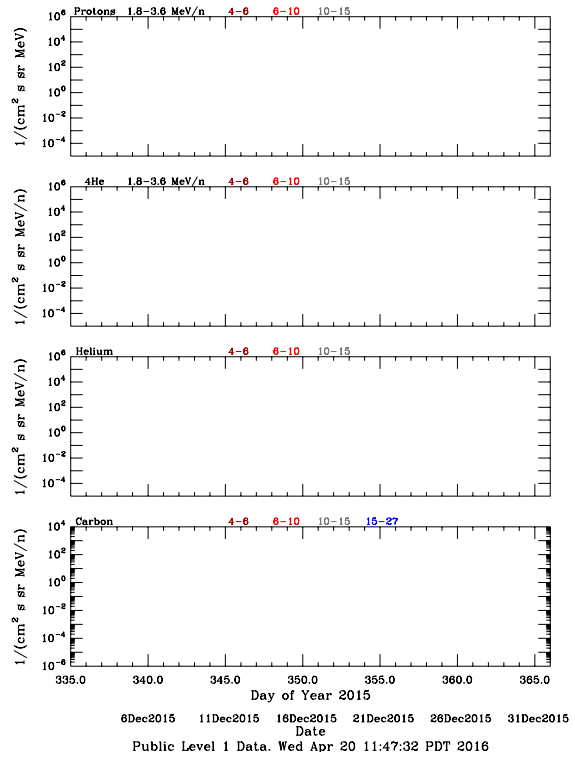

LET Public Level 1 Hourly Averages, for December 2015.

Ahead

Behind