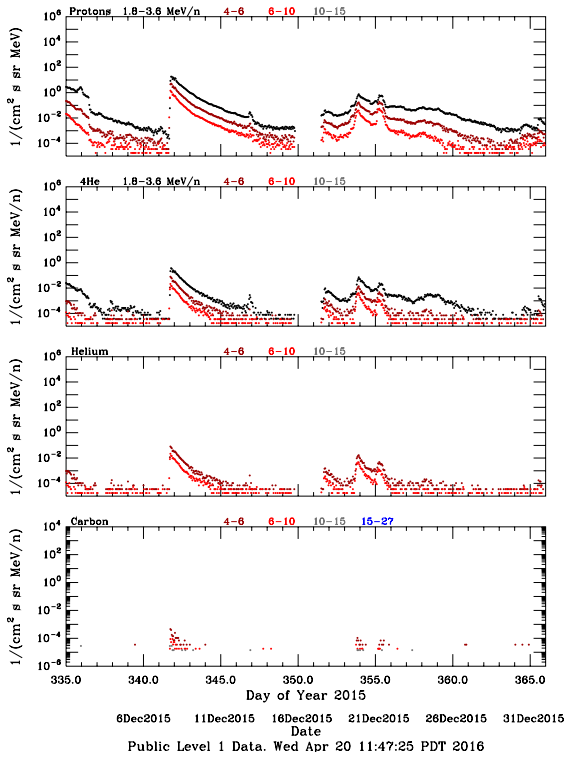

LET Public Level 1 Hourly Averages, for December 2015.

Ahead

Behind