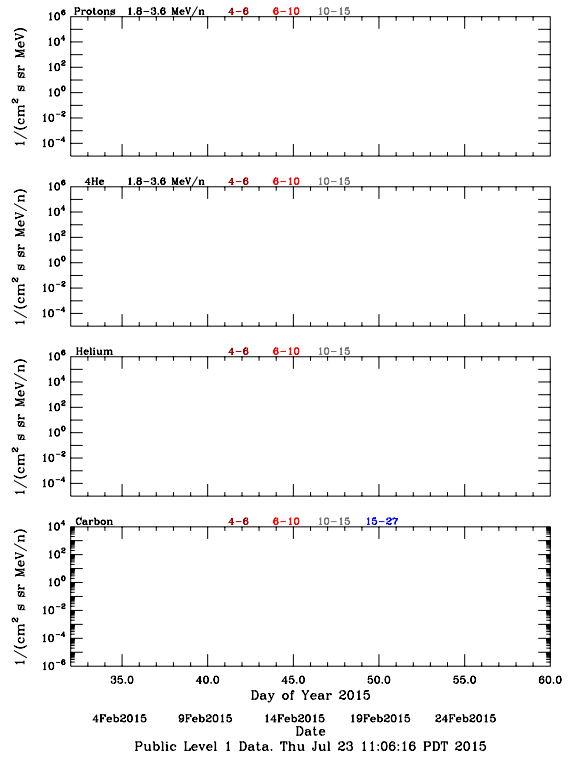

LET Public Level 1 Hourly Averages, for February 2015.

Ahead

Behind

LET Public Level 1 Hourly Averages, for February 2015.

Ahead

Behind