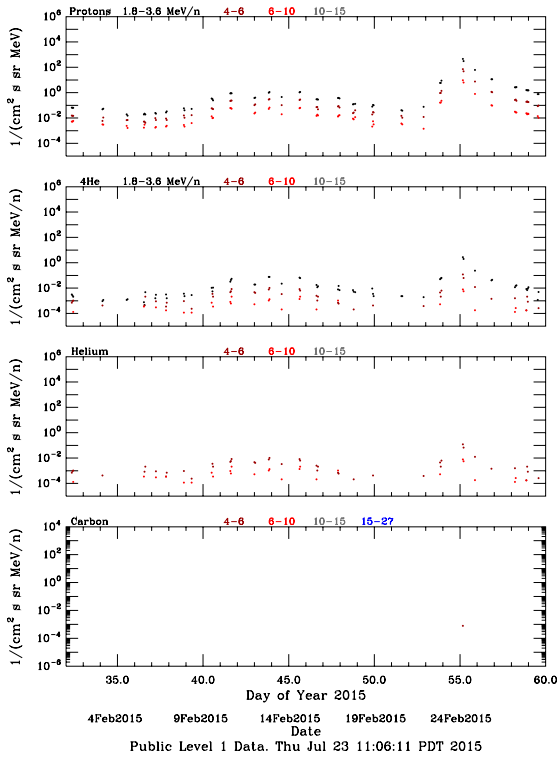

LET Public Level 1 Hourly Averages, for February 2015.

Ahead

Behind

LET Public Level 1 Hourly Averages, for February 2015.

Ahead

Behind