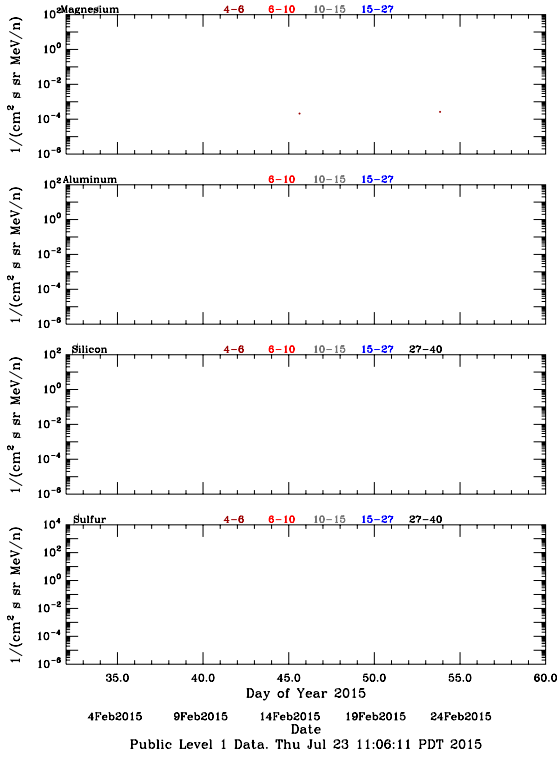

LET Public Level 1 Hourly Averages, for February 2015.

Ahead

Behind

LET Public Level 1 Hourly Averages, for February 2015.

Ahead

Behind