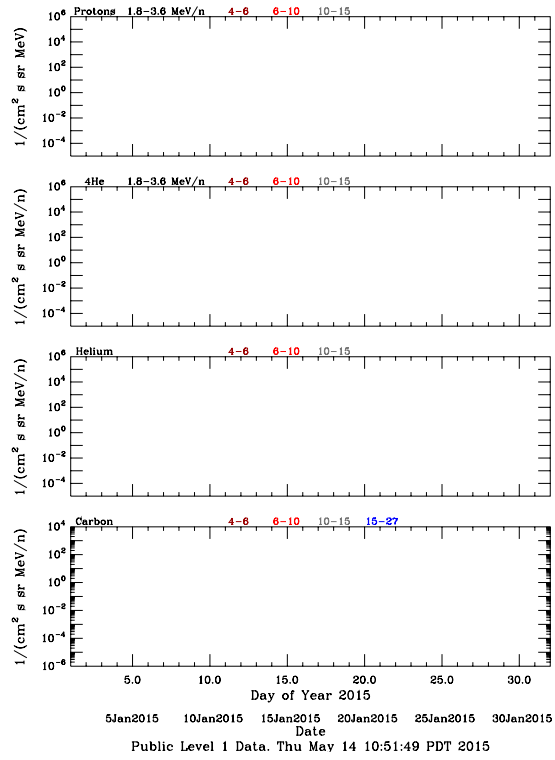

LET Public Level 1 Hourly Averages, for January 2015.

Ahead

Behind

LET Public Level 1 Hourly Averages, for January 2015.

Ahead

Behind