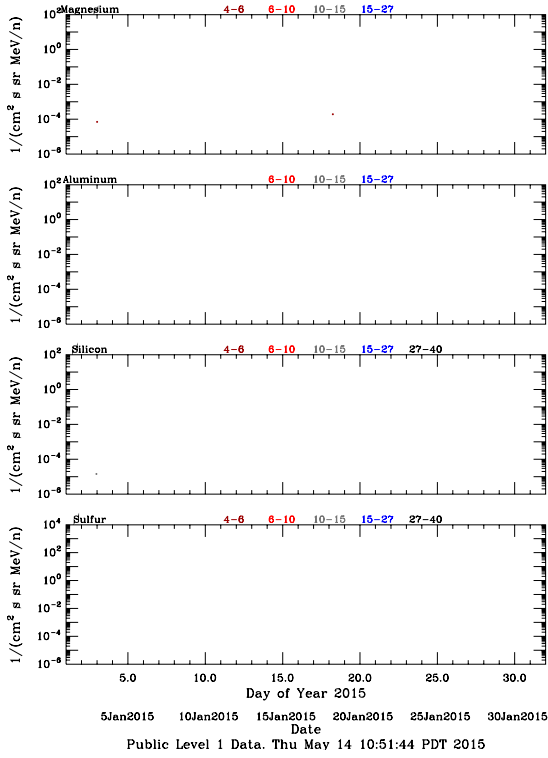

LET Public Level 1 Hourly Averages, for January 2015.

Ahead

Behind

LET Public Level 1 Hourly Averages, for January 2015.

Ahead

Behind