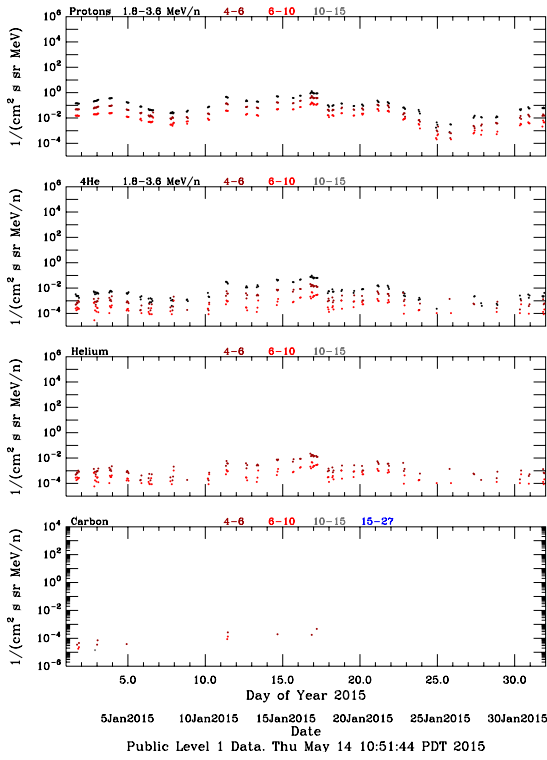

LET Public Level 1 Hourly Averages, for January 2015.

Ahead

Behind

LET Public Level 1 Hourly Averages, for January 2015.

Ahead

Behind