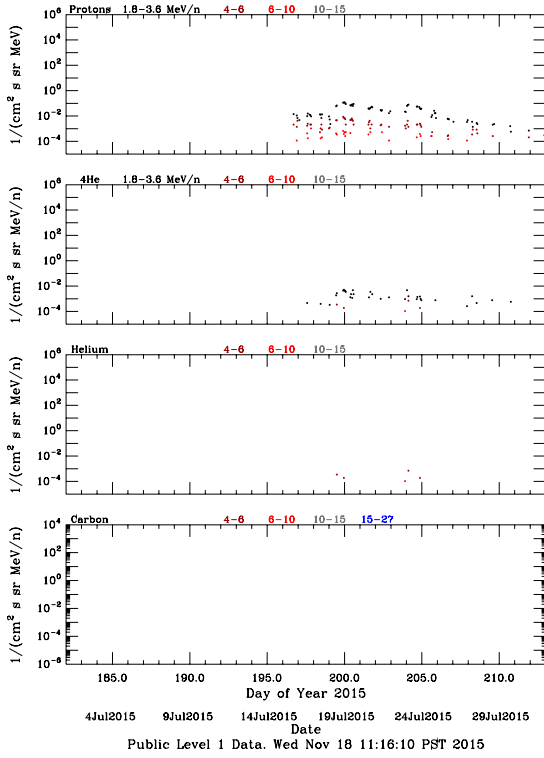

LET Public Level 1 Hourly Averages, for July 2015.

Ahead

Behind

LET Public Level 1 Hourly Averages, for July 2015.

Ahead

Behind