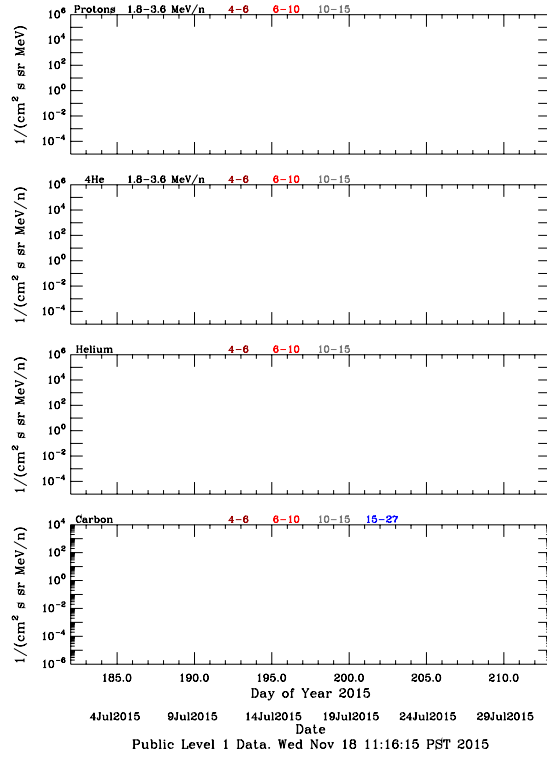

LET Public Level 1 Hourly Averages, for July 2015.

Ahead

Behind

LET Public Level 1 Hourly Averages, for July 2015.

Ahead

Behind