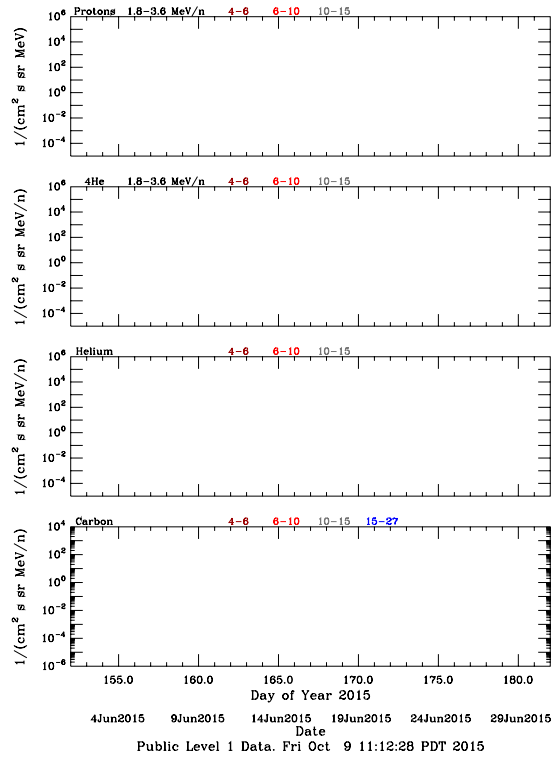

LET Public Level 1 Hourly Averages, for June 2015.

Ahead

Behind