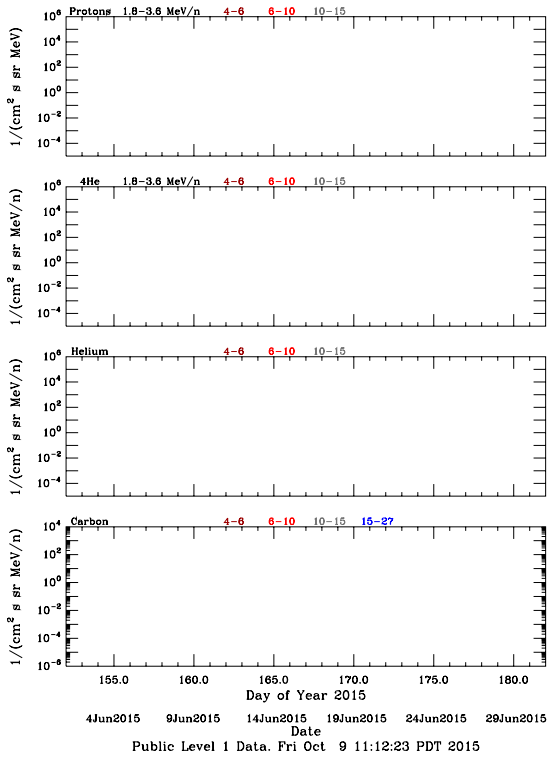

LET Public Level 1 Hourly Averages, for June 2015.

Ahead

Behind