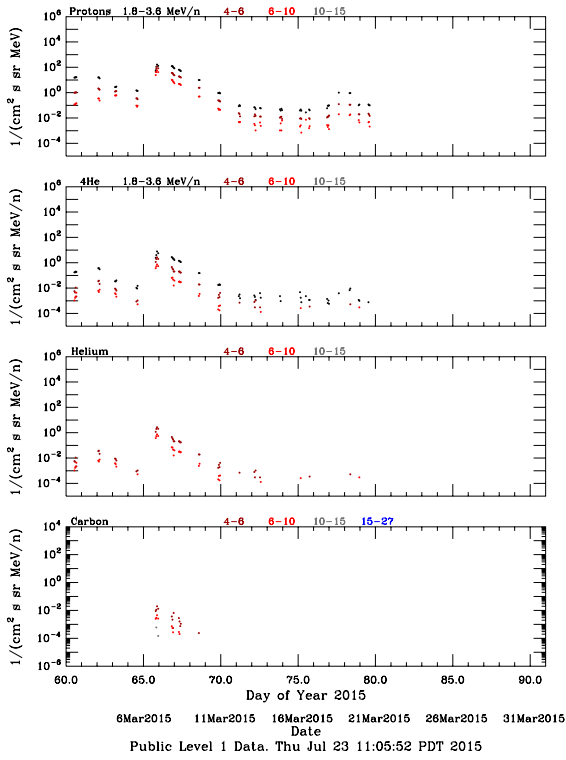

LET Public Level 1 Hourly Averages, for March 2015.

Ahead

Behind

LET Public Level 1 Hourly Averages, for March 2015.

Ahead

Behind