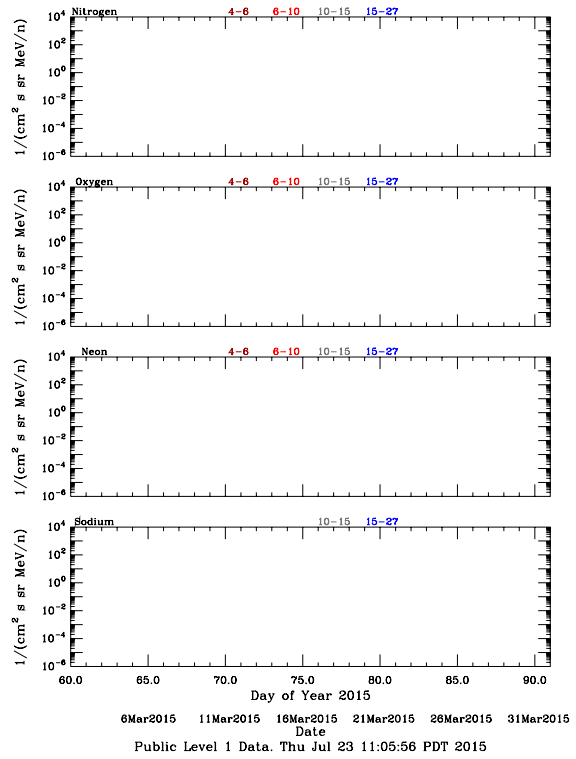

LET Public Level 1 Hourly Averages, for March 2015.

Ahead

Behind

LET Public Level 1 Hourly Averages, for March 2015.

Ahead

Behind