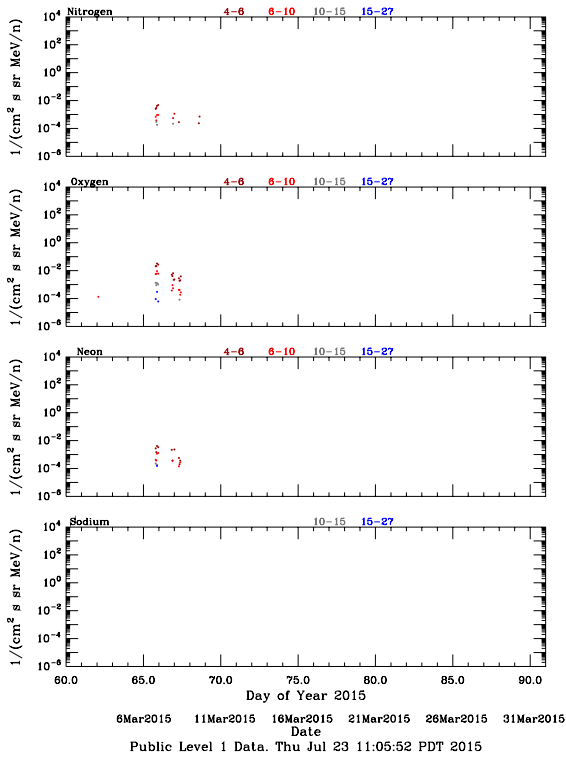

LET Public Level 1 Hourly Averages, for March 2015.

Ahead

Behind

LET Public Level 1 Hourly Averages, for March 2015.

Ahead

Behind