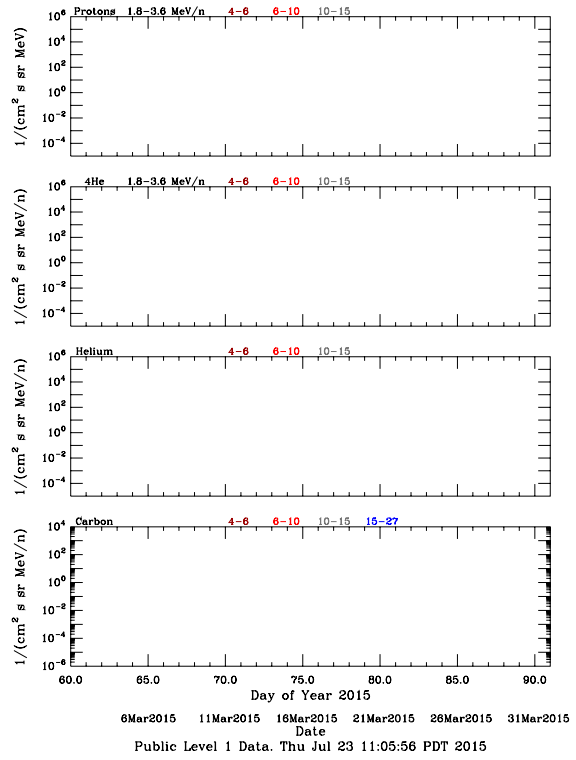

LET Public Level 1 Hourly Averages, for March 2015.

Ahead

Behind

LET Public Level 1 Hourly Averages, for March 2015.

Ahead

Behind