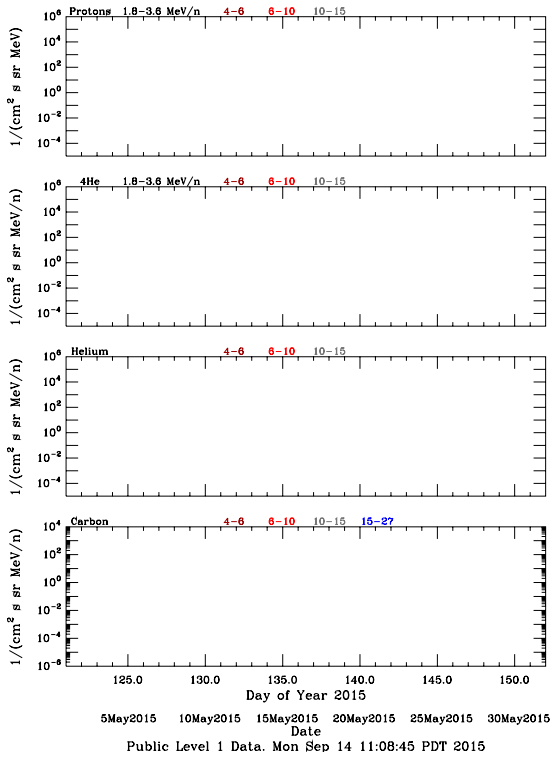

LET Public Level 1 Hourly Averages, for May 2015.

Ahead

Behind

LET Public Level 1 Hourly Averages, for May 2015.

Ahead

Behind