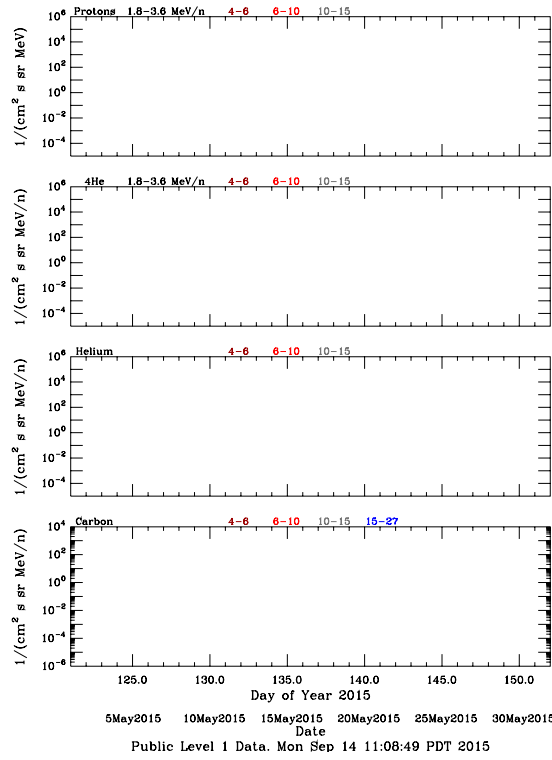

LET Public Level 1 Hourly Averages, for May 2015.

Ahead

Behind

LET Public Level 1 Hourly Averages, for May 2015.

Ahead

Behind