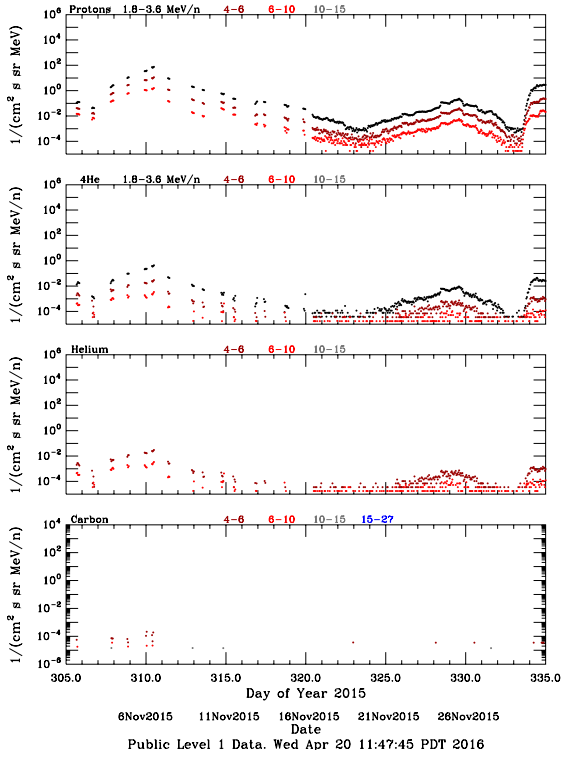

LET Public Level 1 Hourly Averages, for November 2015.

Ahead

Behind

LET Public Level 1 Hourly Averages, for November 2015.

Ahead

Behind