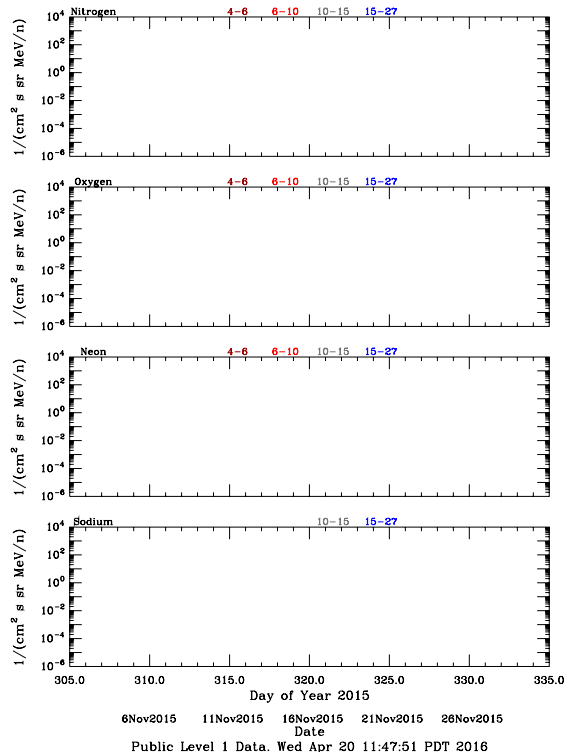

LET Public Level 1 Hourly Averages, for November 2015.

Ahead

Behind

LET Public Level 1 Hourly Averages, for November 2015.

Ahead

Behind