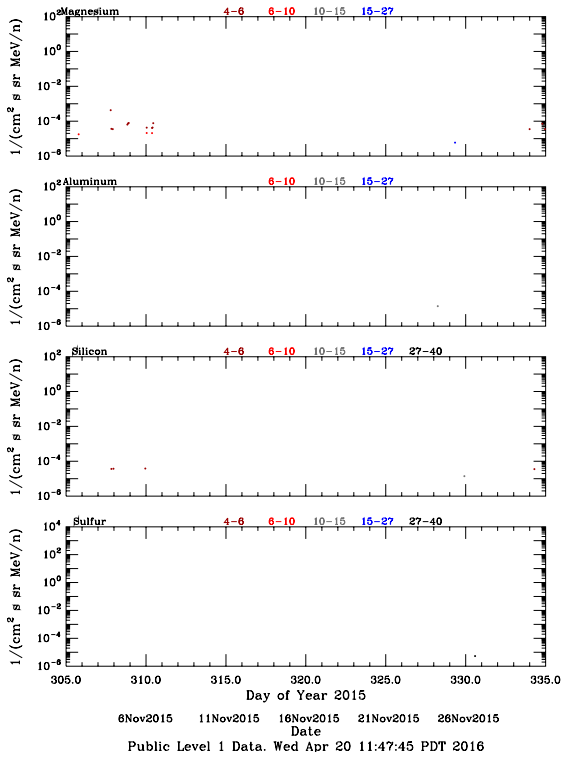

LET Public Level 1 Hourly Averages, for November 2015.

Ahead

Behind

LET Public Level 1 Hourly Averages, for November 2015.

Ahead

Behind