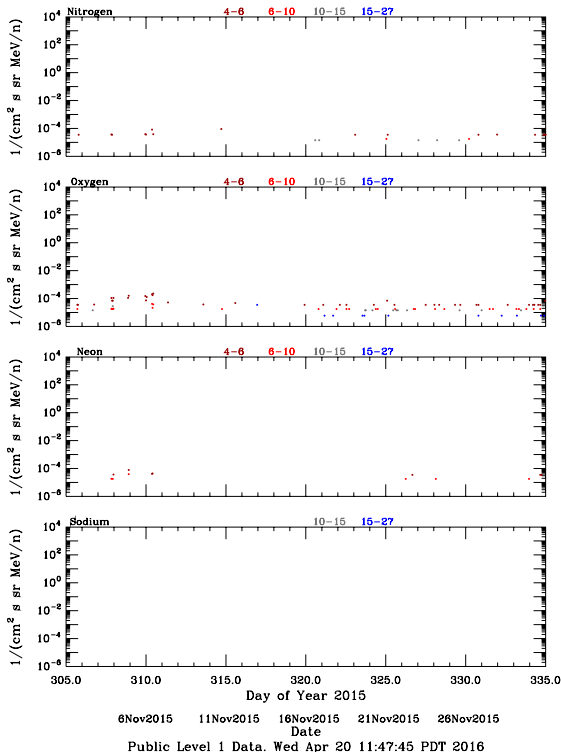

LET Public Level 1 Hourly Averages, for November 2015.

Ahead

Behind

LET Public Level 1 Hourly Averages, for November 2015.

Ahead

Behind