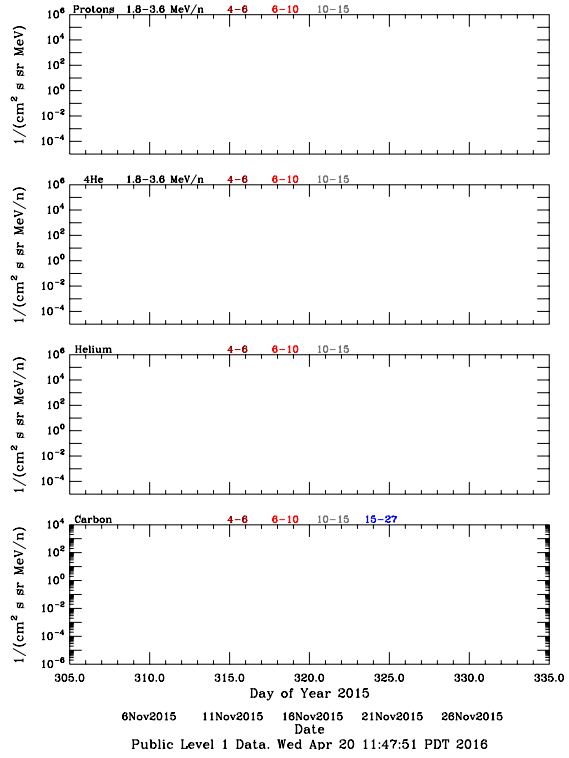

LET Public Level 1 Hourly Averages, for November 2015.

Ahead

Behind

LET Public Level 1 Hourly Averages, for November 2015.

Ahead

Behind