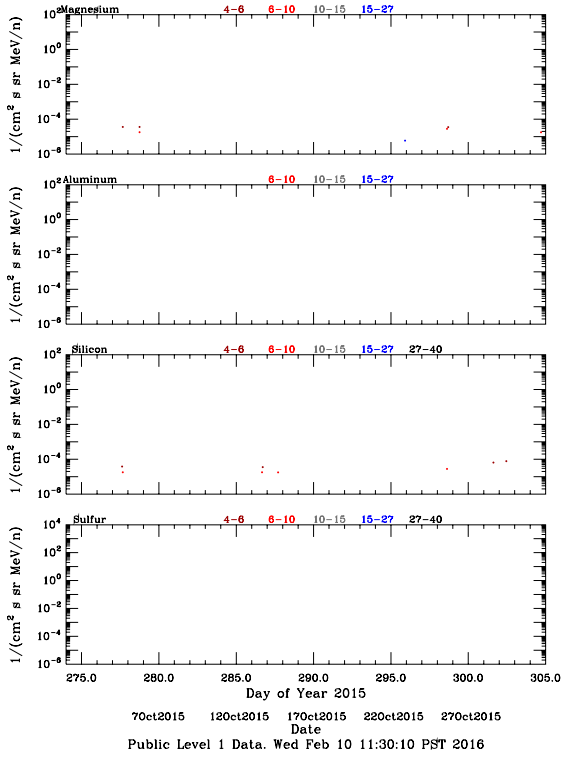

LET Public Level 1 Hourly Averages, for October 2015.

Ahead

Behind

LET Public Level 1 Hourly Averages, for October 2015.

Ahead

Behind