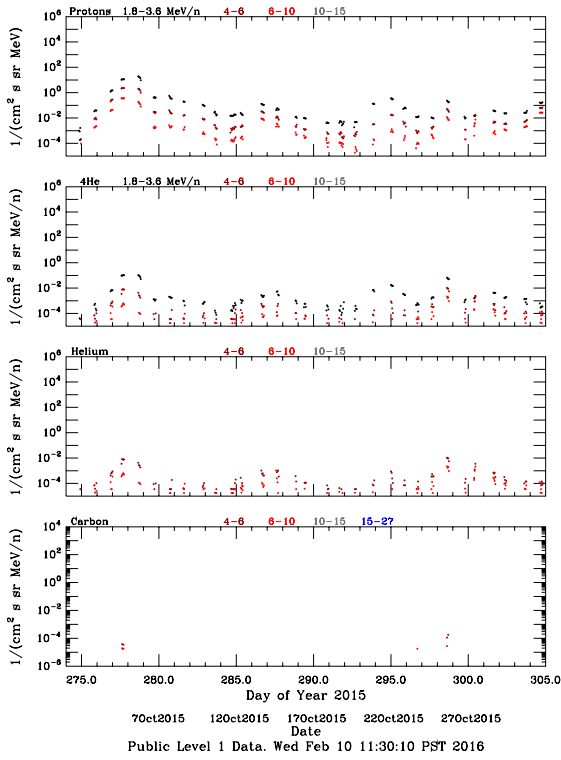

LET Public Level 1 Hourly Averages, for October 2015.

Ahead

Behind

LET Public Level 1 Hourly Averages, for October 2015.

Ahead

Behind