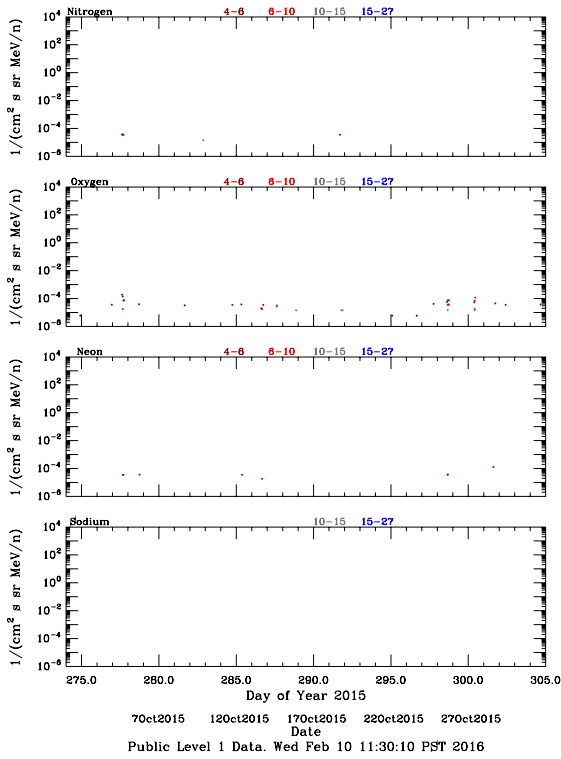

LET Public Level 1 Hourly Averages, for October 2015.

Ahead

Behind

LET Public Level 1 Hourly Averages, for October 2015.

Ahead

Behind