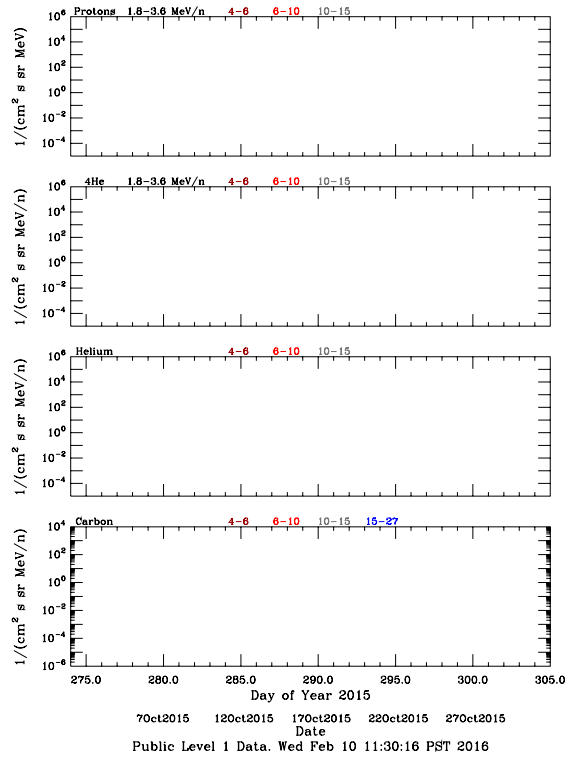

LET Public Level 1 Hourly Averages, for October 2015.

Ahead

Behind

LET Public Level 1 Hourly Averages, for October 2015.

Ahead

Behind