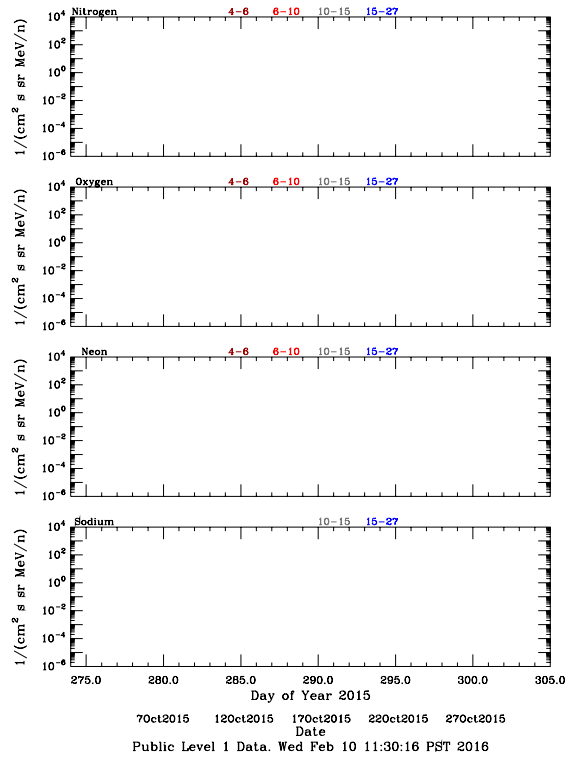

LET Public Level 1 Hourly Averages, for October 2015.

Ahead

Behind

LET Public Level 1 Hourly Averages, for October 2015.

Ahead

Behind