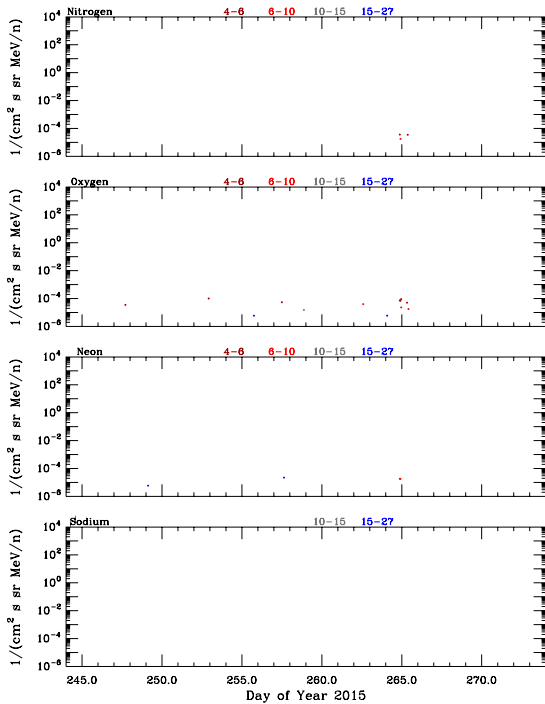

LET Public Level 1 Hourly Averages, for September 2015.

Ahead

7th Sep 2015 12th Sep 2015 17th Sep 2015 22nd Sep 2015 27th Sep 2015
Date
Public Level 1 Data. Wed Jan 20 11:24:53 PST 2016

Behind

7th Sep 2015 12th Sep 2015 17th Sep 2015 22nd Sep 2015 27th Sep 2015
Date
Public Level 1 Data. Wed Jan 20 11:25:10 PST 2016

7th Sep 2015 12th Sep 2015 17th Sep 2015 22nd Sep 2015 27th Sep 2015
Date
Public Level 1 Data. Wed Jan 20 11:24:53 PST 2016

7th Sep 2015 12th Sep 2015 17th Sep 2015 22nd Sep 2015 27th Sep 2015
Date
Public Level 1 Data. Wed Jan 20 11:25:10 PST 2016