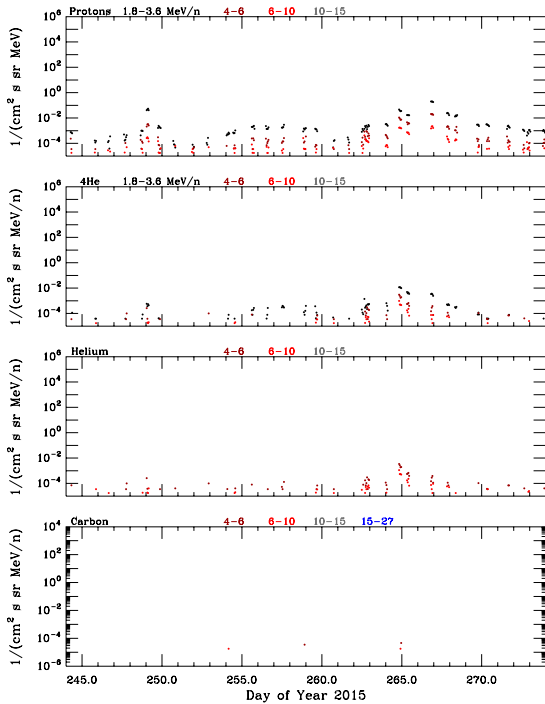

LET Public Level 1 Hourly Averages, for September 2015.

Ahead

7th Sep 2015 12th Sep 2015 17th Sep 2015 22nd Sep 2015 27th Sep 2015
Date
Public Level 1 Data. Wed Jan 20 11:24:53 PST 2016

Behind

7th Sep 2015 12th Sep 2015 17th Sep 2015 22nd Sep 2015 27th Sep 2015
Date
Public Level 1 Data. Wed Jan 20 11:25:10 PST 2016

7th Sep 2015 12th Sep 2015 17th Sep 2015 22nd Sep 2015 27th Sep 2015
Date
Public Level 1 Data. Wed Jan 20 11:24:53 PST 2016

7th Sep 2015 12th Sep 2015 17th Sep 2015 22nd Sep 2015 27th Sep 2015
Date
Public Level 1 Data. Wed Jan 20 11:25:10 PST 2016