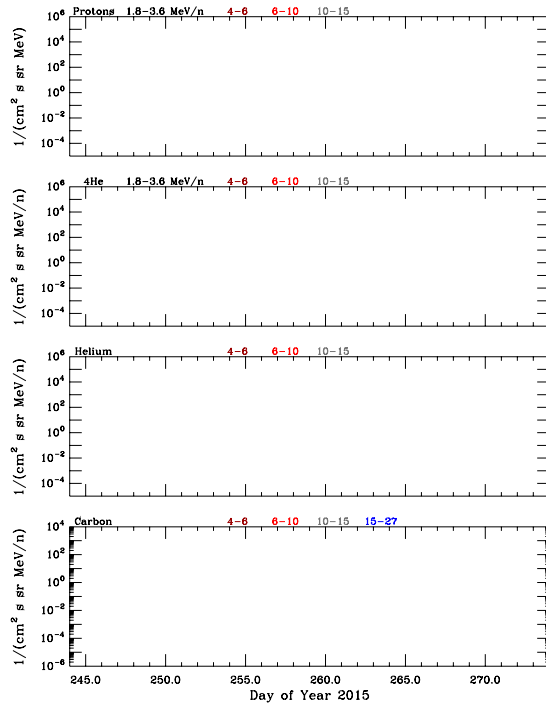

LET Public Level 1 Hourly Averages, for September 2015.

Ahead

7th Sep 2015 12th Sep 2015 17th Sep 2015 22nd Sep 2015 27th Sep 2015
Date
Public Level 1 Data. Wed Jan 20 11:24:53 PST 2016

Behind

7th Sep 2015 12th Sep 2015 17th Sep 2015 22nd Sep 2015 27th Sep 2015
Date
Public Level 1 Data. Wed Jan 20 11:25:10 PST 2016

7th Sep 2015 12th Sep 2015 17th Sep 2015 22nd Sep 2015 27th Sep 2015
Date
Public Level 1 Data. Wed Jan 20 11:24:53 PST 2016

7th Sep 2015 12th Sep 2015 17th Sep 2015 22nd Sep 2015 27th Sep 2015
Date
Public Level 1 Data. Wed Jan 20 11:25:10 PST 2016