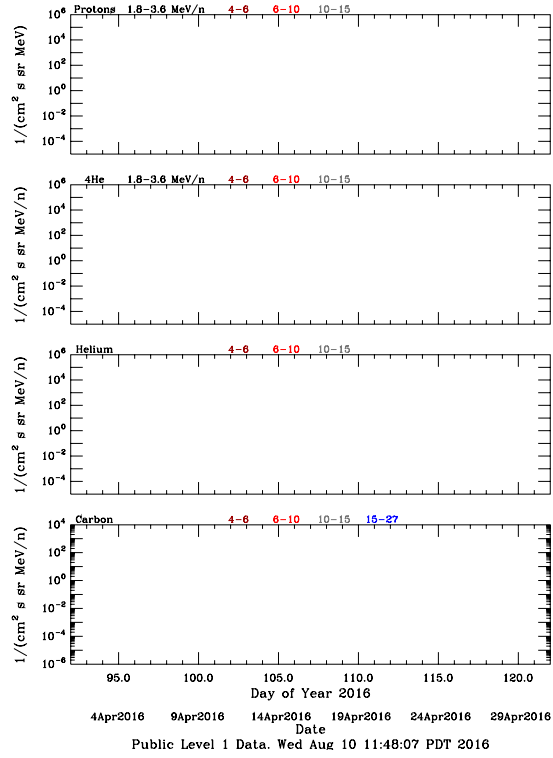

LET Public Level 1 Hourly Averages, for April 2016.

Ahead

Behind

LET Public Level 1 Hourly Averages, for April 2016.

Ahead

Behind