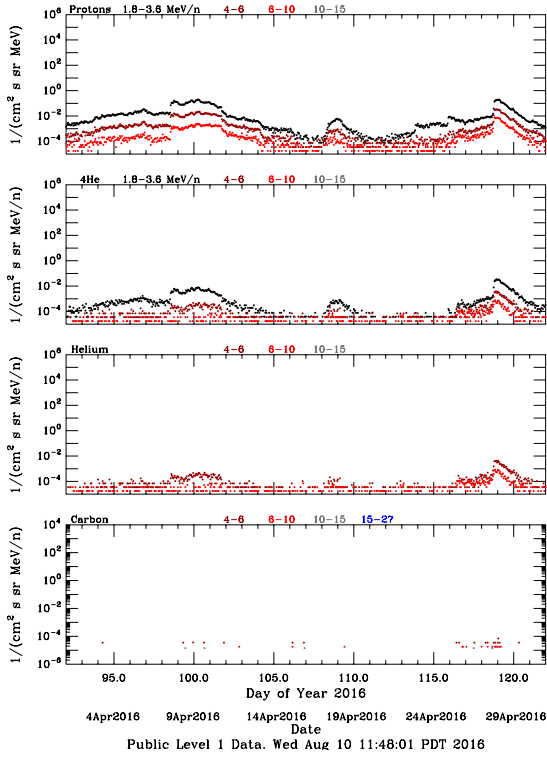

LET Public Level 1 Hourly Averages, for April 2016.

Ahead

Behind

LET Public Level 1 Hourly Averages, for April 2016.

Ahead

Behind