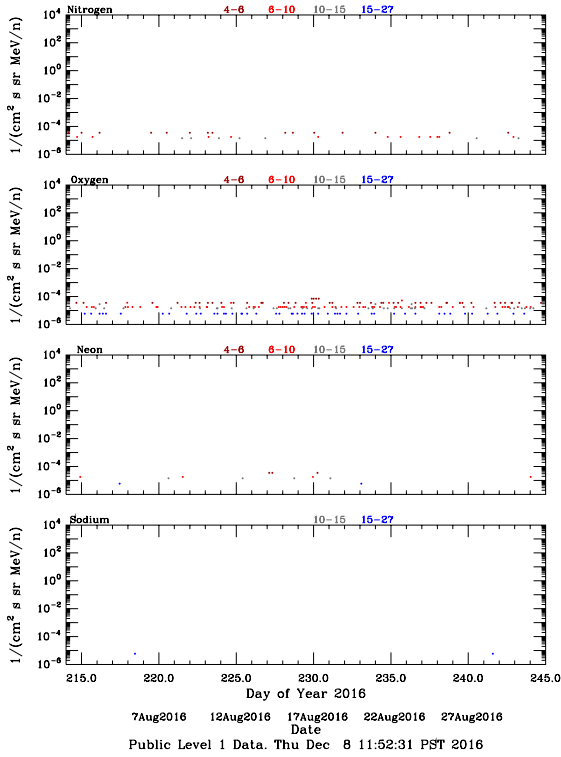

LET Public Level 1 Hourly Averages, for August 2016.

Ahead

Behind

LET Public Level 1 Hourly Averages, for August 2016.

Ahead

Behind