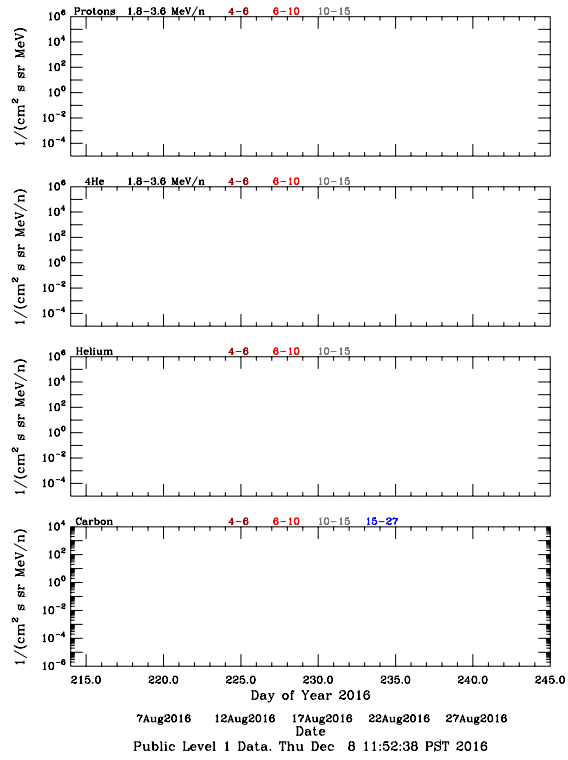

LET Public Level 1 Hourly Averages, for August 2016.

Ahead

Behind

LET Public Level 1 Hourly Averages, for August 2016.

Ahead

Behind