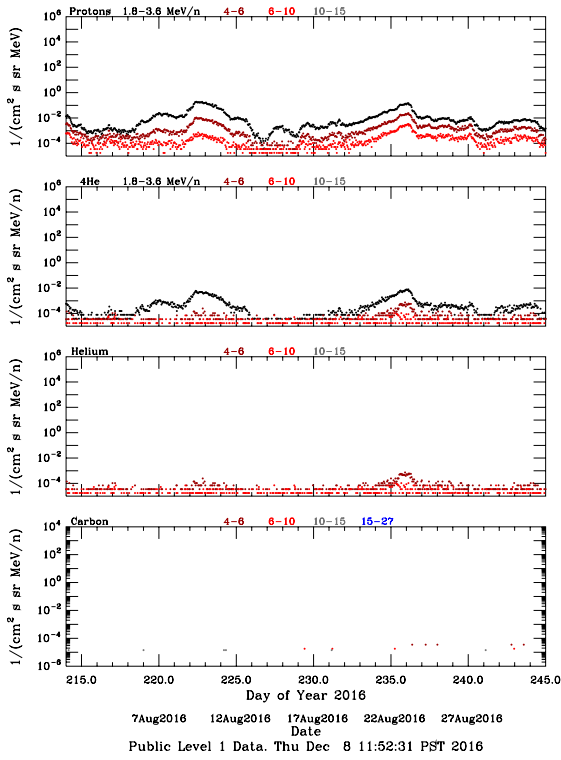

LET Public Level 1 Hourly Averages, for August 2016.

Ahead

Behind

LET Public Level 1 Hourly Averages, for August 2016.

Ahead

Behind