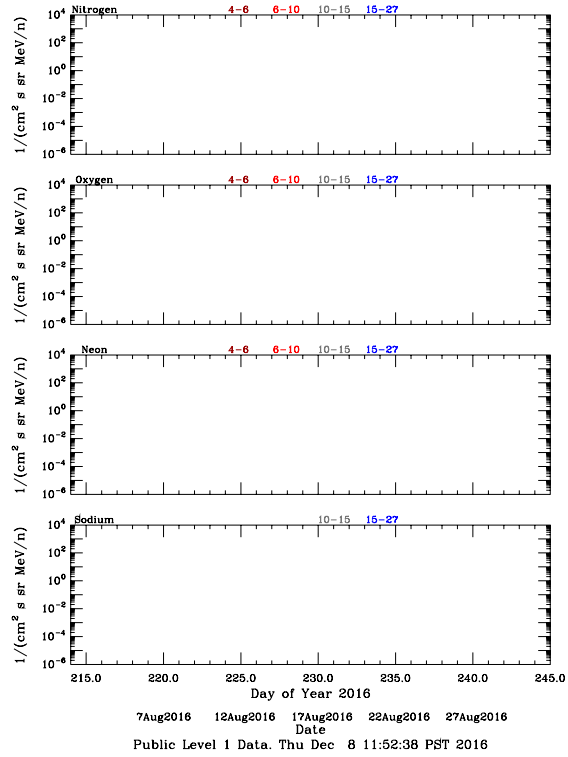

LET Public Level 1 Hourly Averages, for August 2016.

Ahead

Behind

LET Public Level 1 Hourly Averages, for August 2016.

Ahead

Behind