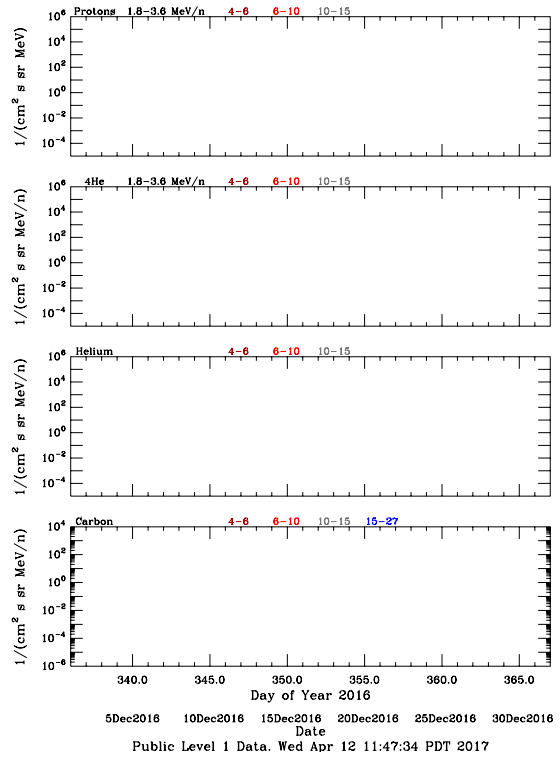

LET Public Level 1 Hourly Averages, for December 2016.

Ahead

Behind

LET Public Level 1 Hourly Averages, for December 2016.

Ahead

Behind