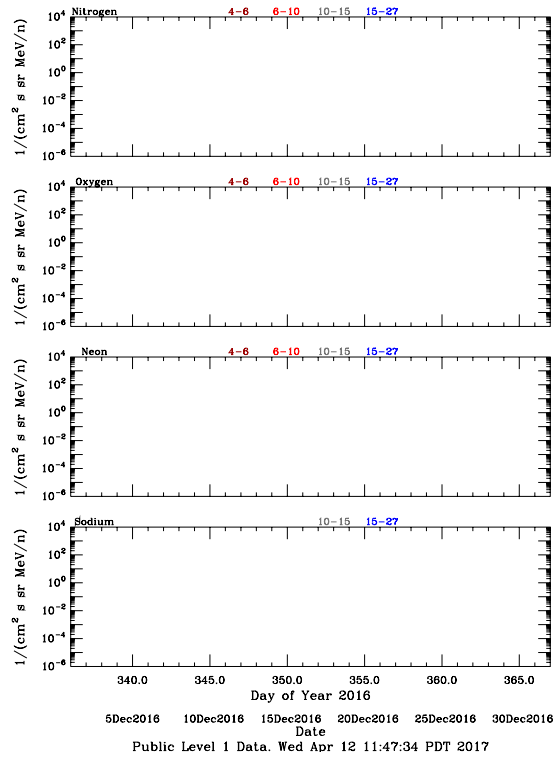

LET Public Level 1 Hourly Averages, for December 2016.

Ahead

Behind

LET Public Level 1 Hourly Averages, for December 2016.

Ahead

Behind