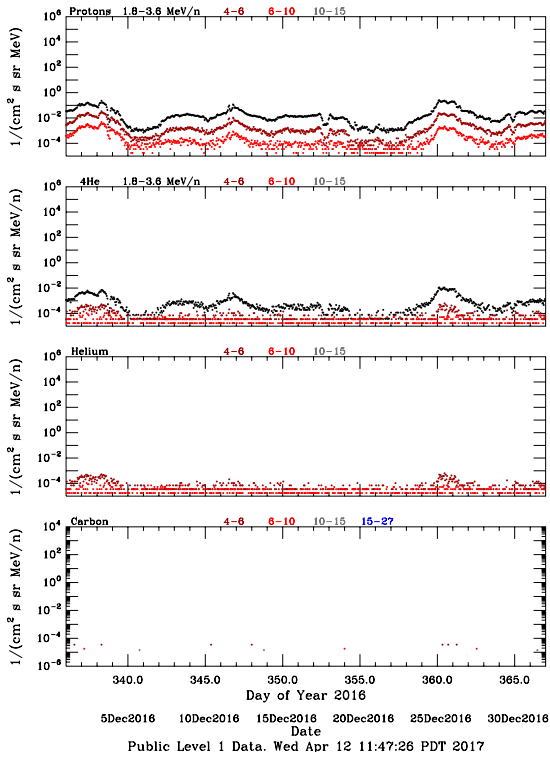

LET Public Level 1 Hourly Averages, for December 2016.

Ahead

Behind

LET Public Level 1 Hourly Averages, for December 2016.

Ahead

Behind