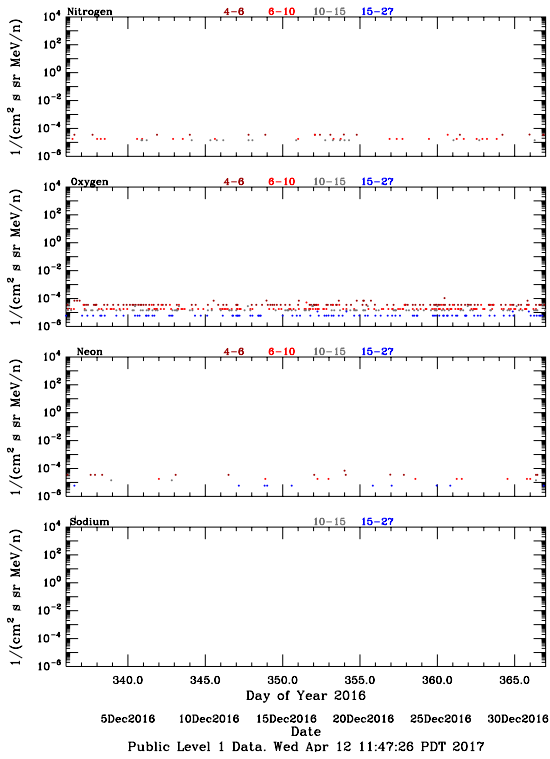

LET Public Level 1 Hourly Averages, for December 2016.

Ahead

Behind

LET Public Level 1 Hourly Averages, for December 2016.

Ahead

Behind