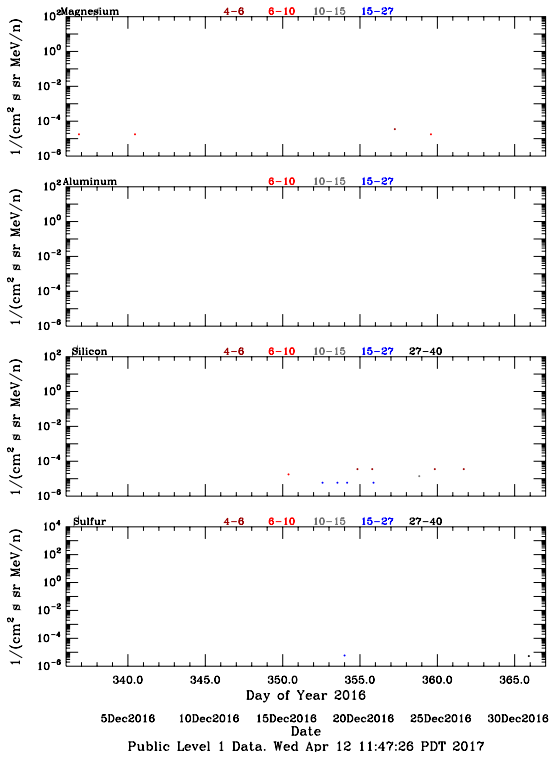

LET Public Level 1 Hourly Averages, for December 2016.

Ahead

Behind

LET Public Level 1 Hourly Averages, for December 2016.

Ahead

Behind