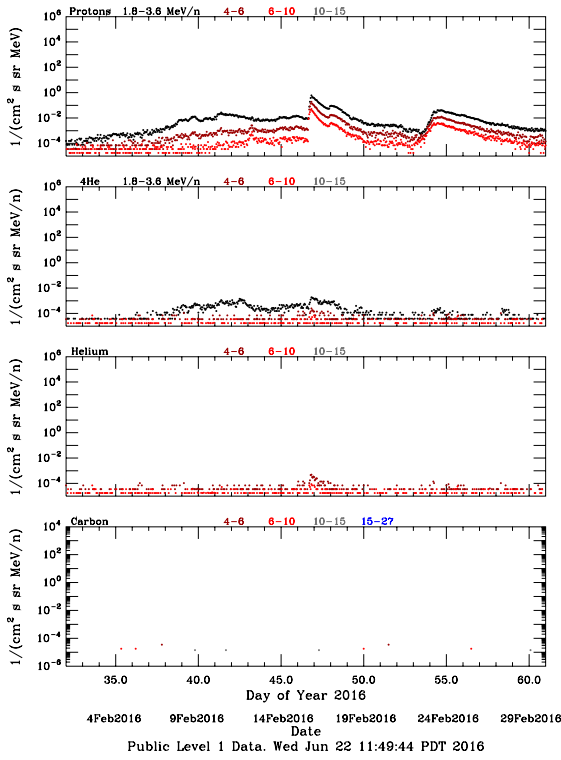

LET Public Level 1 Hourly Averages, for February 2016.

Ahead

Behind

LET Public Level 1 Hourly Averages, for February 2016.

Ahead

Behind