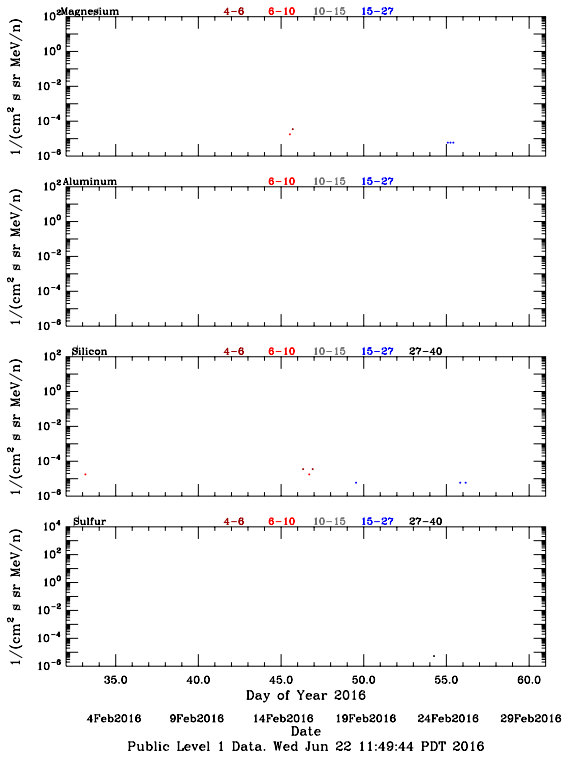

LET Public Level 1 Hourly Averages, for February 2016.

Ahead

Behind

LET Public Level 1 Hourly Averages, for February 2016.

Ahead

Behind