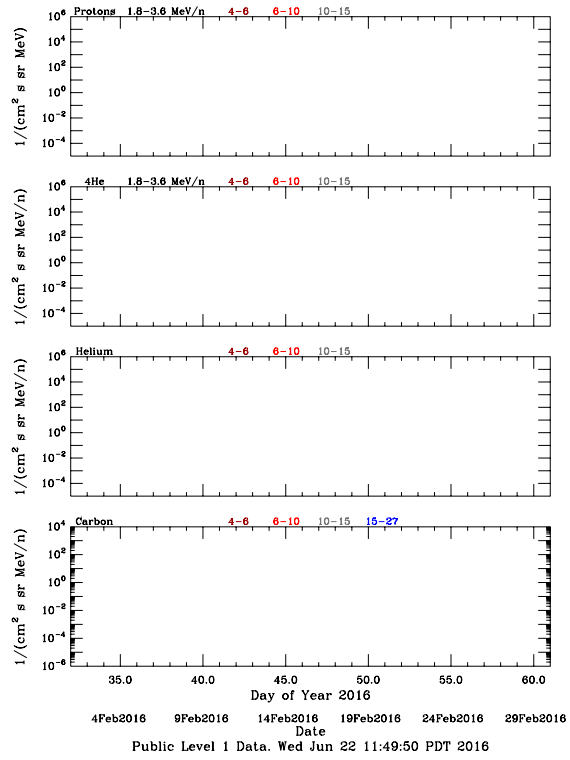

LET Public Level 1 Hourly Averages, for February 2016.

Ahead

Behind

LET Public Level 1 Hourly Averages, for February 2016.

Ahead

Behind