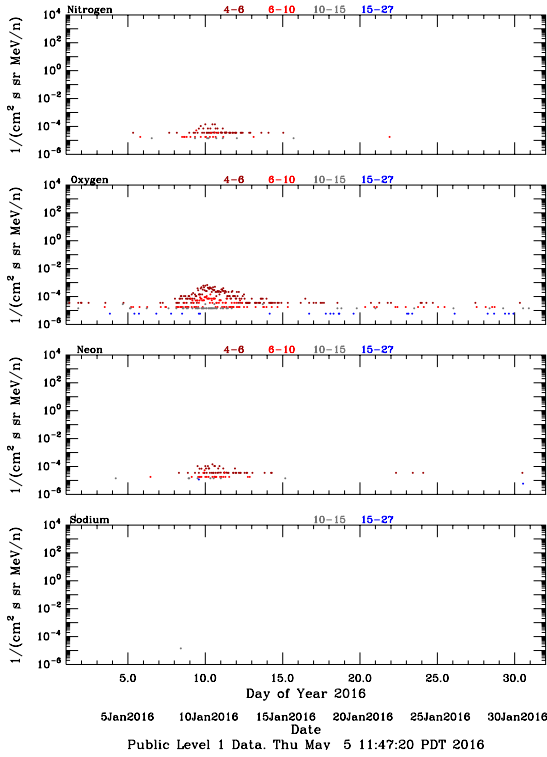

LET Public Level 1 Hourly Averages, for January 2016.

Ahead

Behind

LET Public Level 1 Hourly Averages, for January 2016.

Ahead

Behind