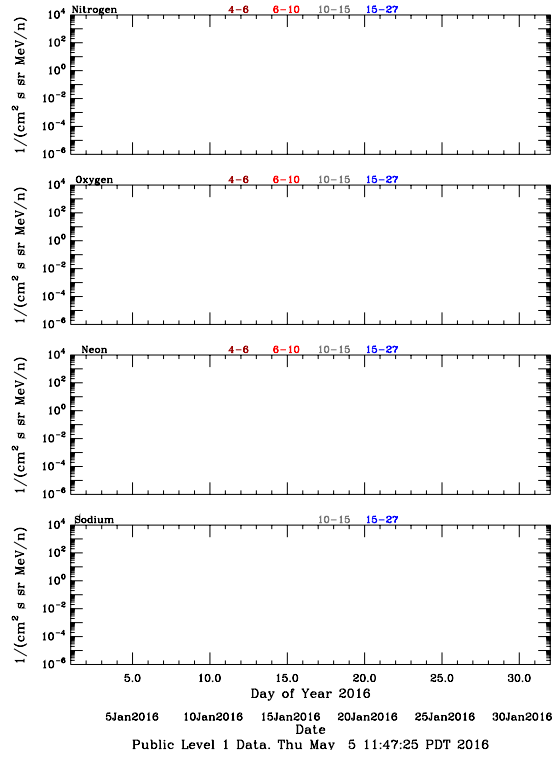

LET Public Level 1 Hourly Averages, for January 2016.

Ahead

Behind

LET Public Level 1 Hourly Averages, for January 2016.

Ahead

Behind