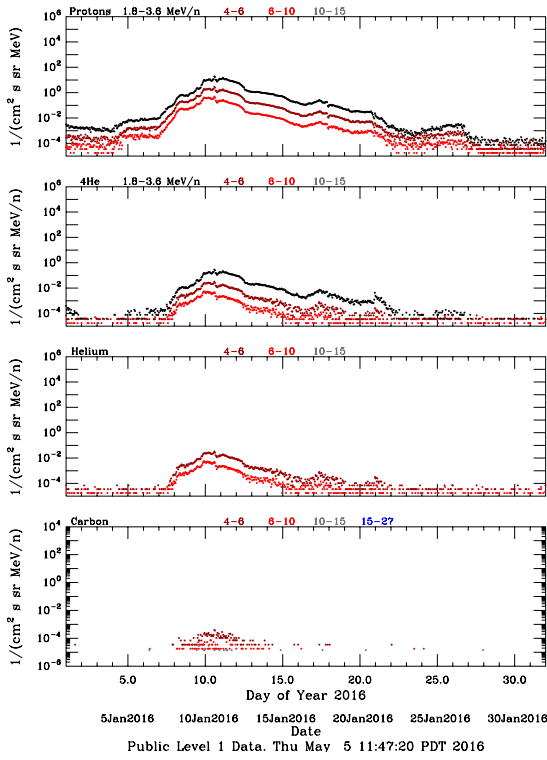

LET Public Level 1 Hourly Averages, for January 2016.

Ahead

Behind

LET Public Level 1 Hourly Averages, for January 2016.

Ahead

Behind