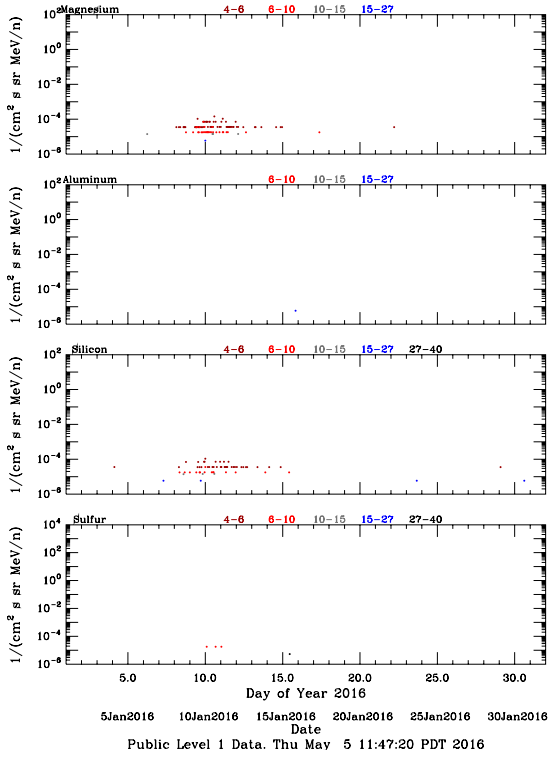

LET Public Level 1 Hourly Averages, for January 2016.

Ahead

Behind

LET Public Level 1 Hourly Averages, for January 2016.

Ahead

Behind