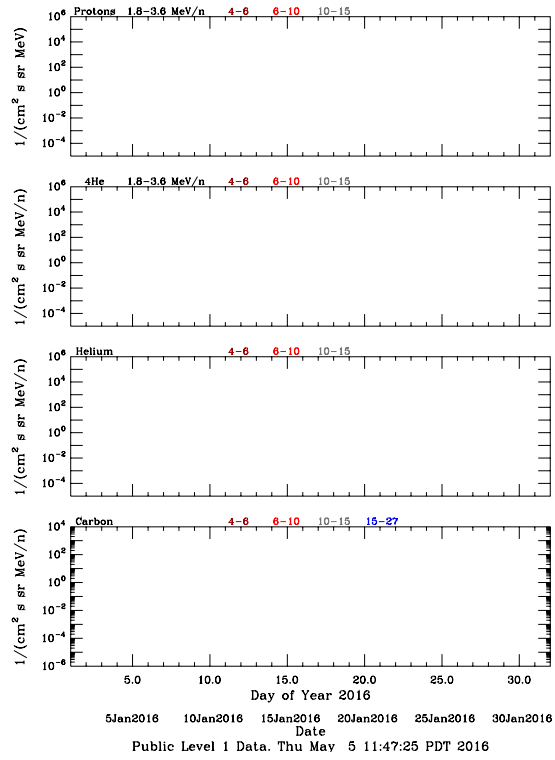

LET Public Level 1 Hourly Averages, for January 2016.

Ahead

Behind

LET Public Level 1 Hourly Averages, for January 2016.

Ahead

Behind