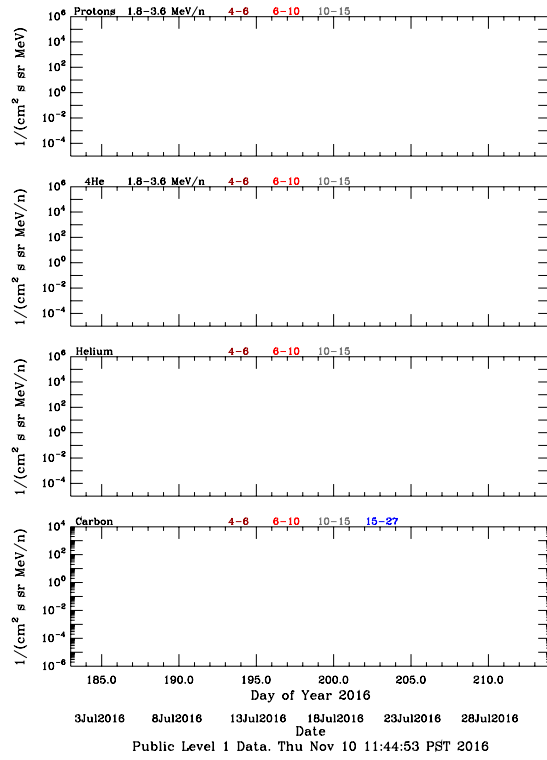

LET Public Level 1 Hourly Averages, for July 2016.

Ahead

Behind