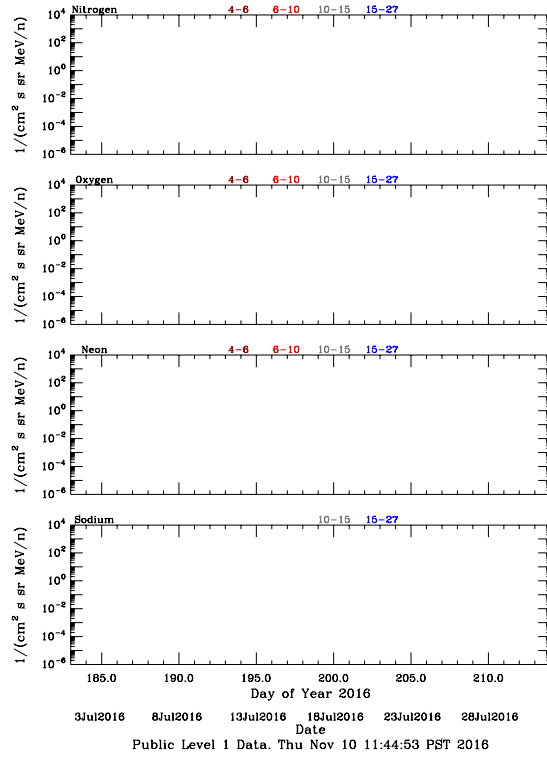

LET Public Level 1 Hourly Averages, for July 2016.

Ahead

Behind