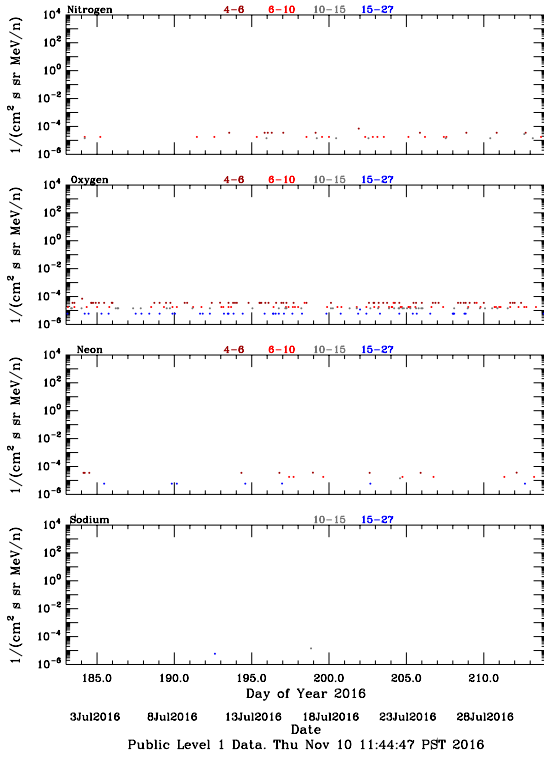

LET Public Level 1 Hourly Averages, for July 2016.

Ahead

Behind