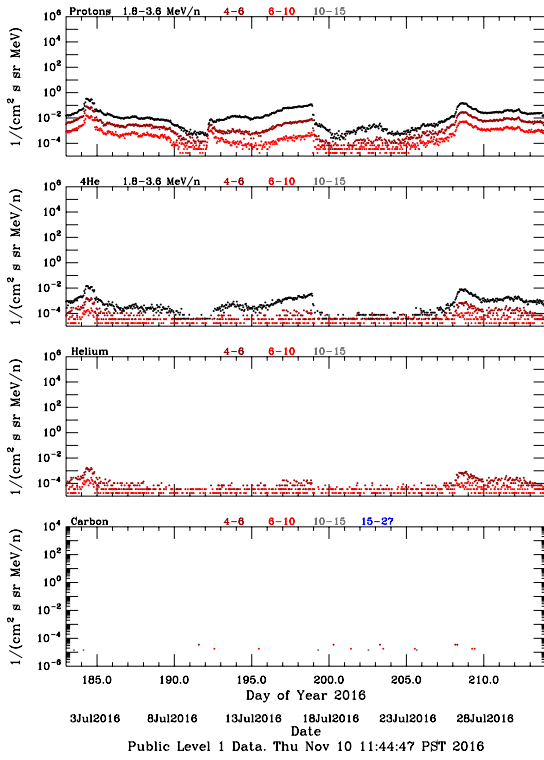

LET Public Level 1 Hourly Averages, for July 2016.

Ahead

Behind