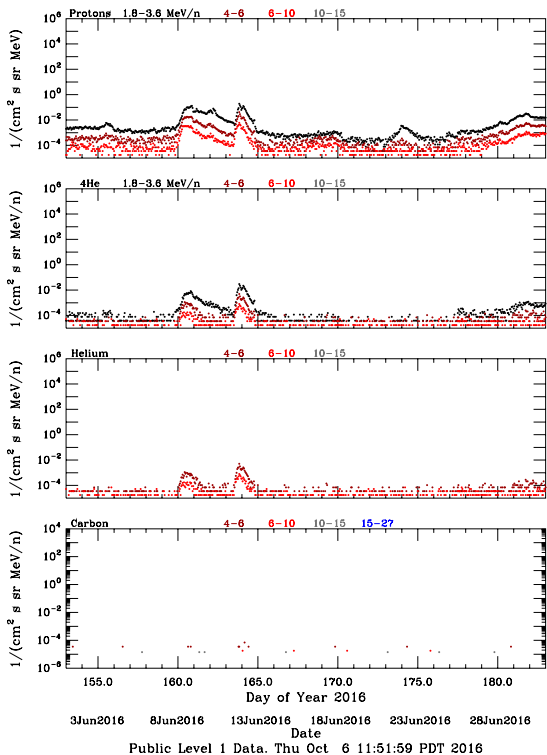

LET Public Level 1 Hourly Averages, for June 2016.

Ahead

Behind

LET Public Level 1 Hourly Averages, for June 2016.

Ahead

Behind