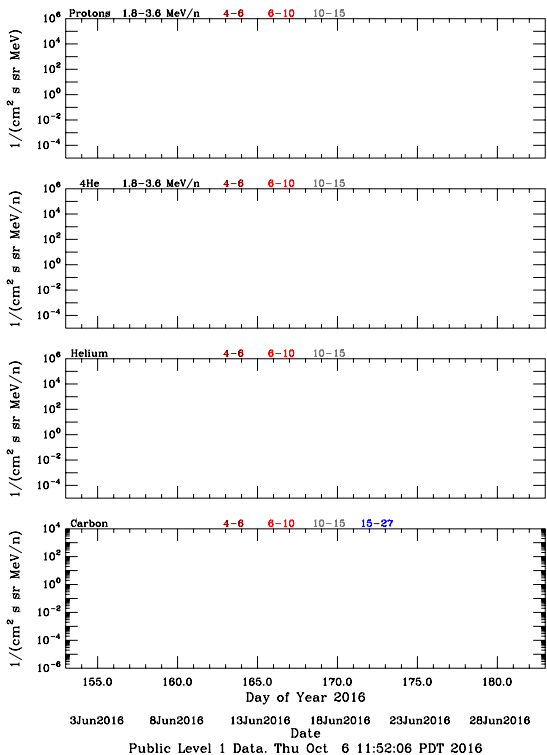

LET Public Level 1 Hourly Averages, for June 2016.

Ahead

Behind

LET Public Level 1 Hourly Averages, for June 2016.

Ahead

Behind