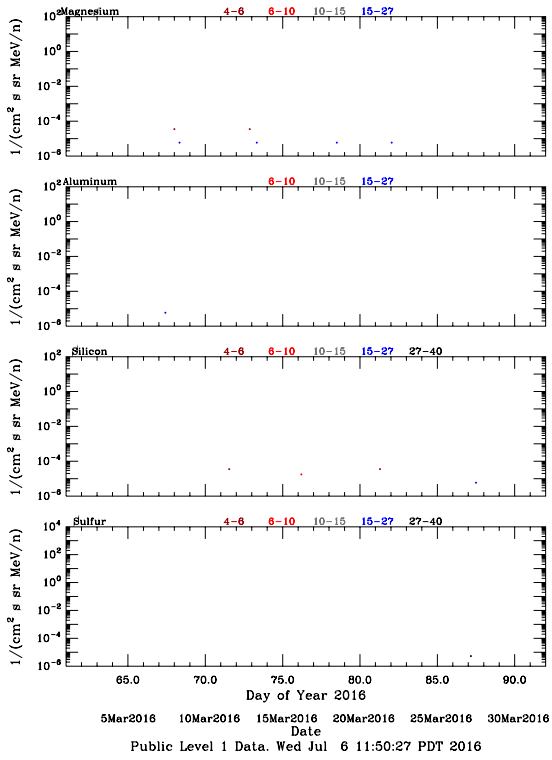

LET Public Level 1 Hourly Averages, for March 2016.

Ahead

Behind

LET Public Level 1 Hourly Averages, for March 2016.

Ahead

Behind