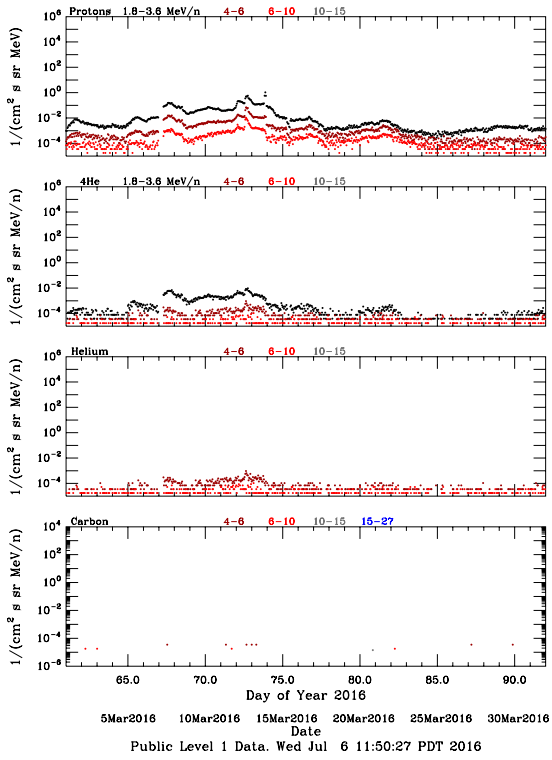

LET Public Level 1 Hourly Averages, for March 2016.

Ahead

Behind

LET Public Level 1 Hourly Averages, for March 2016.

Ahead

Behind