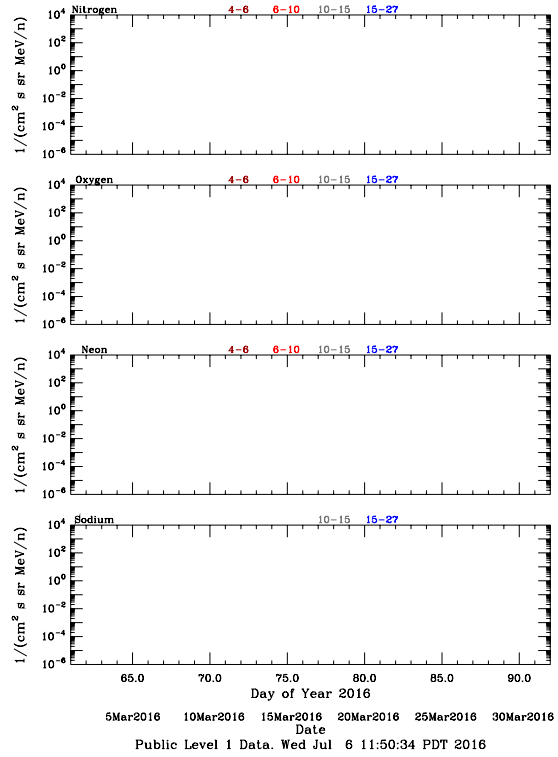

LET Public Level 1 Hourly Averages, for March 2016.

Ahead

Behind

LET Public Level 1 Hourly Averages, for March 2016.

Ahead

Behind