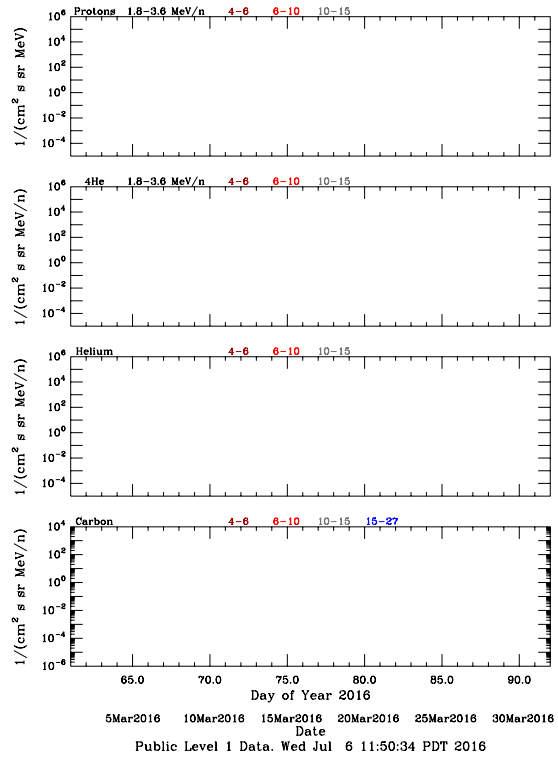

LET Public Level 1 Hourly Averages, for March 2016.

Ahead

Behind

LET Public Level 1 Hourly Averages, for March 2016.

Ahead

Behind