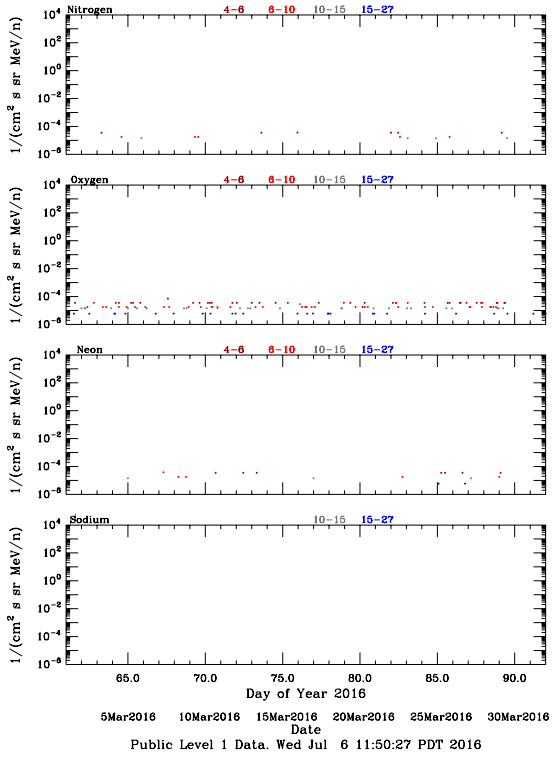

LET Public Level 1 Hourly Averages, for March 2016.

Ahead

Behind

LET Public Level 1 Hourly Averages, for March 2016.

Ahead

Behind