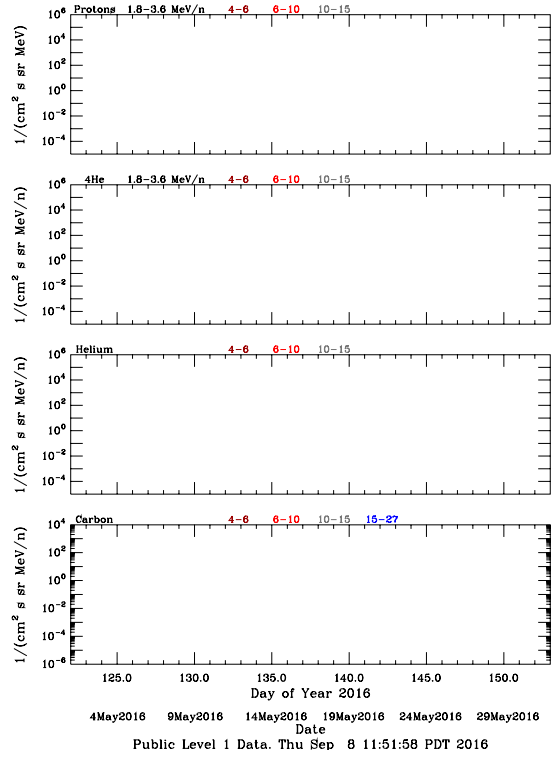

LET Public Level 1 Hourly Averages, for May 2016.

Ahead

Behind