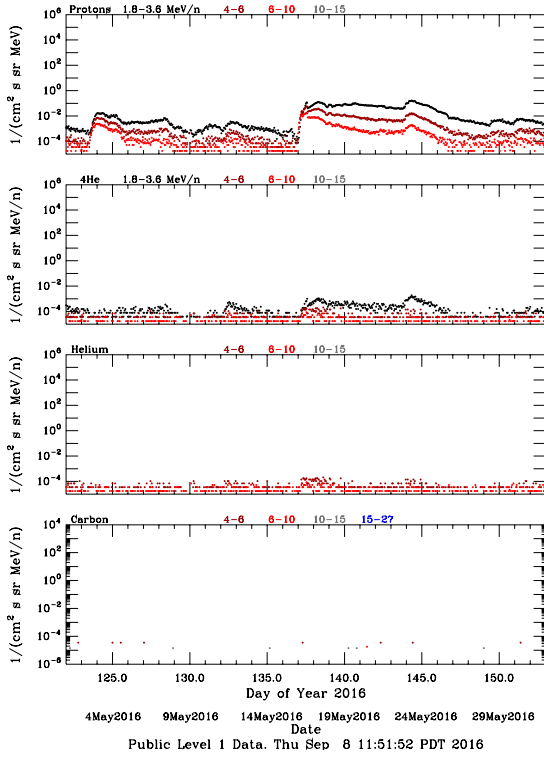

LET Public Level 1 Hourly Averages, for May 2016.

Ahead